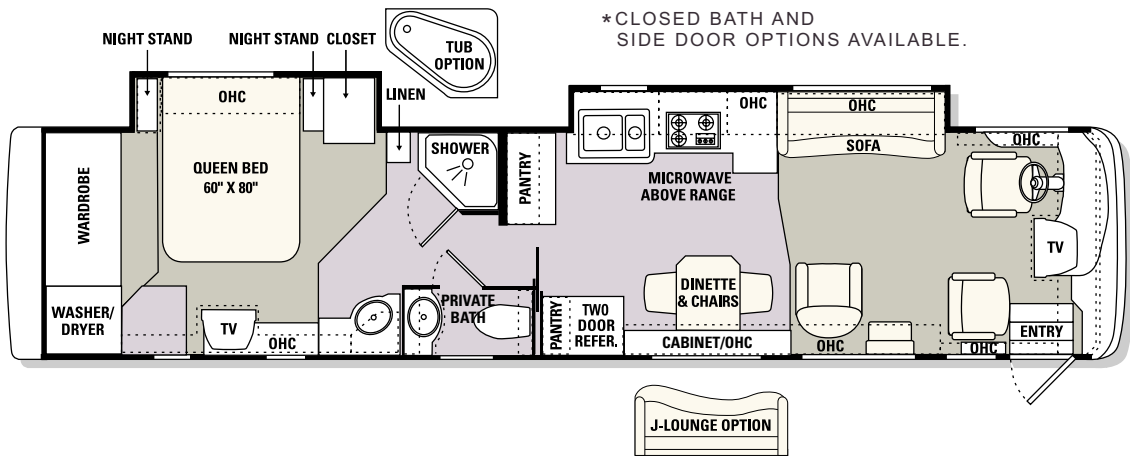

2003 floorplans

38 JACK

38 BISHOP

38 EARL

*CLOSED BATH OPTION AVAILABLE.

Carpet
 Tile

40 CHANCELLOR

40 LEGACY