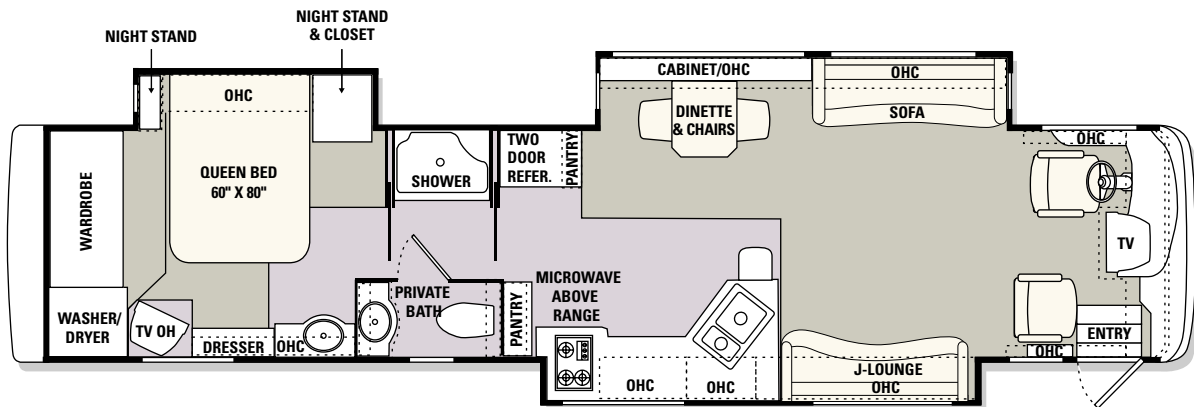

40 BARONESS

42 PRINCESS

42 DUTCHESS

42 REGAL