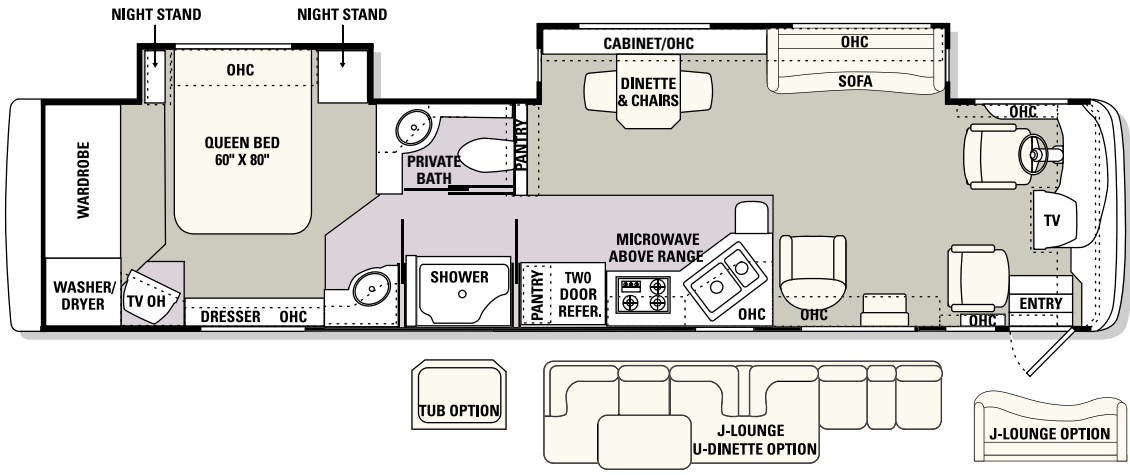

2003 floorplans

38 JACK

38 BISHOP

38 EARL

*CLOSED BATH OPTION AVAILABLE.

Carpet
 Tile

40 CHANCELLOR

40 LEGACY