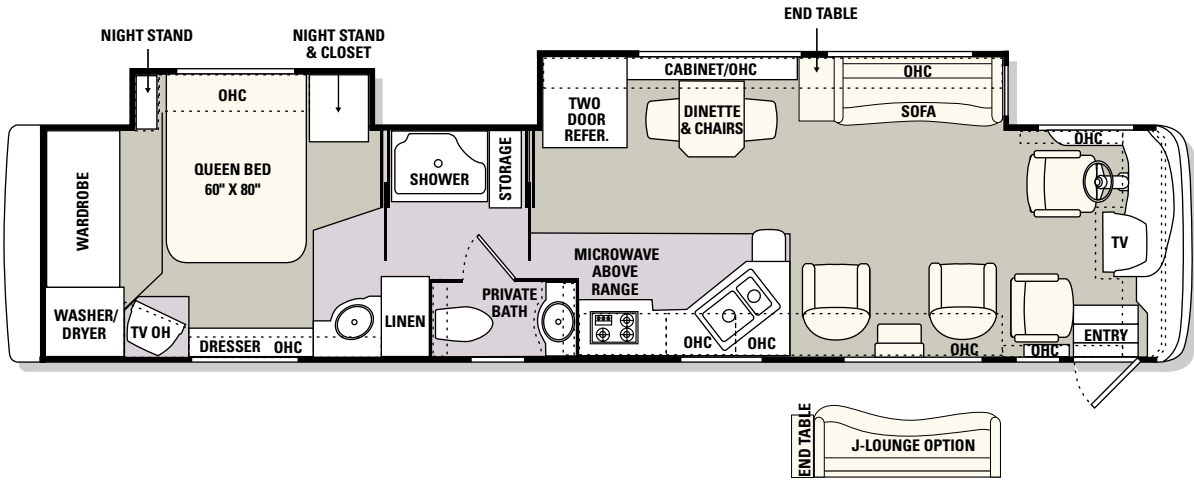

42 PRINCESS