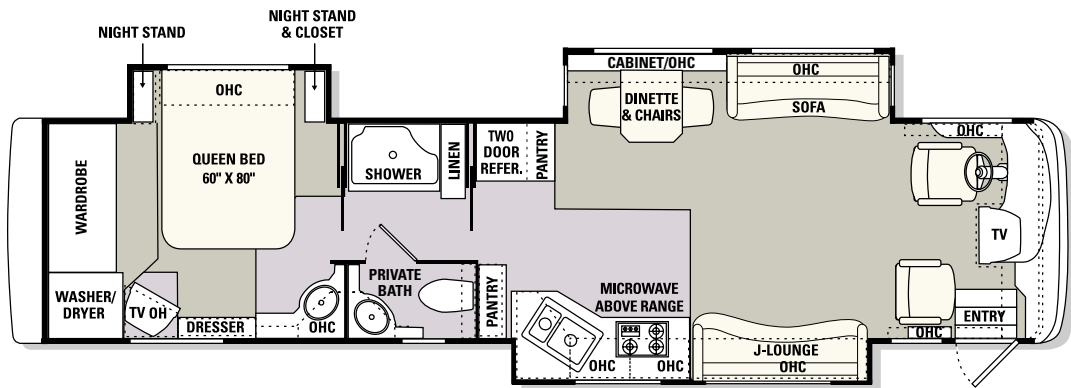

2003 floorplans

38 JACK

38 BISHOP

38 EARL

*CLOSED BATH OPTION AVAILABLE.

Carpet
 Tile

40 CHANCELLOR

40 LEGACY