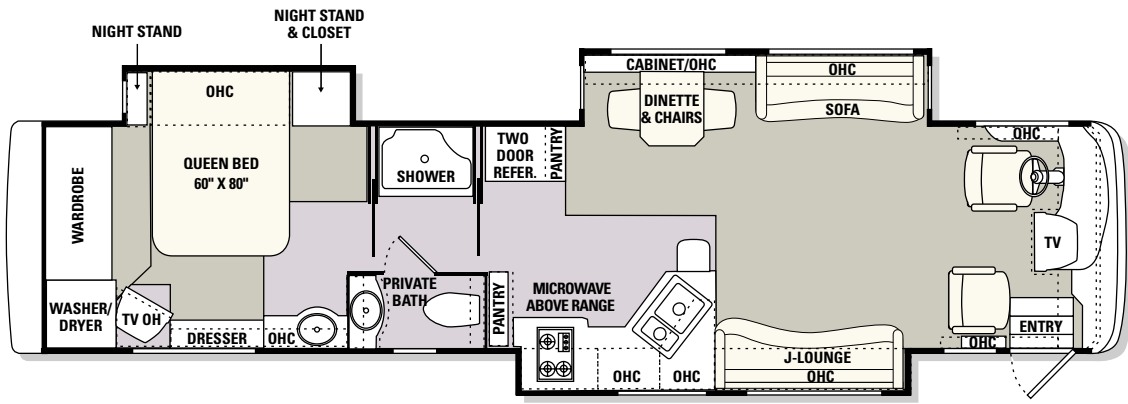

40 BARONESS