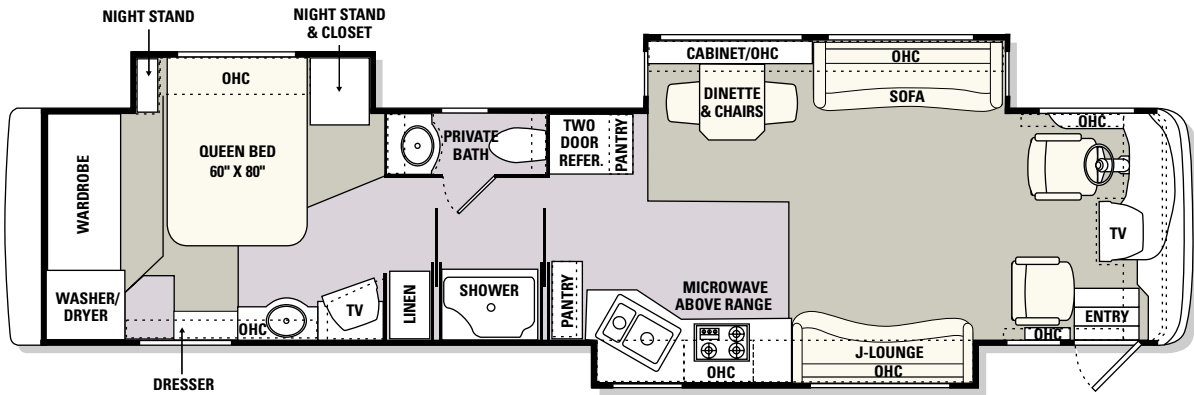

42 DUTCHESS