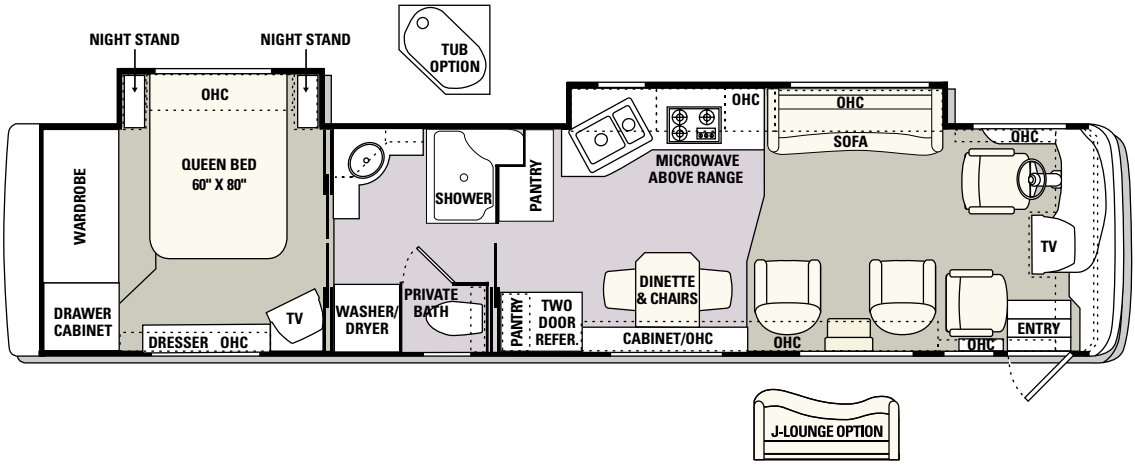

Carpet
 Tile

40 CHANCELLOR

40 LEGACY

40 REGENT