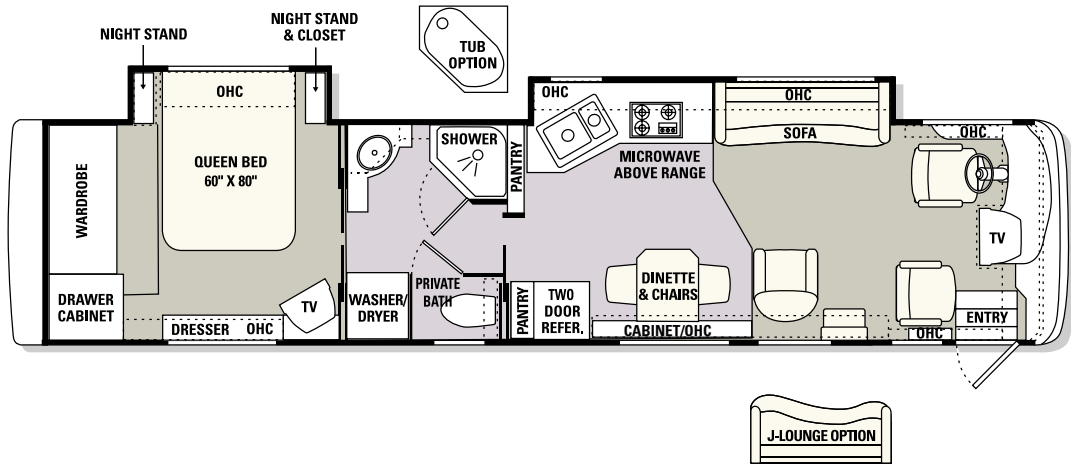

2003 floorplans

38 JACK

38 BISHOP

38 EARL

*CLOSED BATH OPTION AVAILABLE.

Carpet
 Tile

40 CHANCELLOR

40 LEGACY