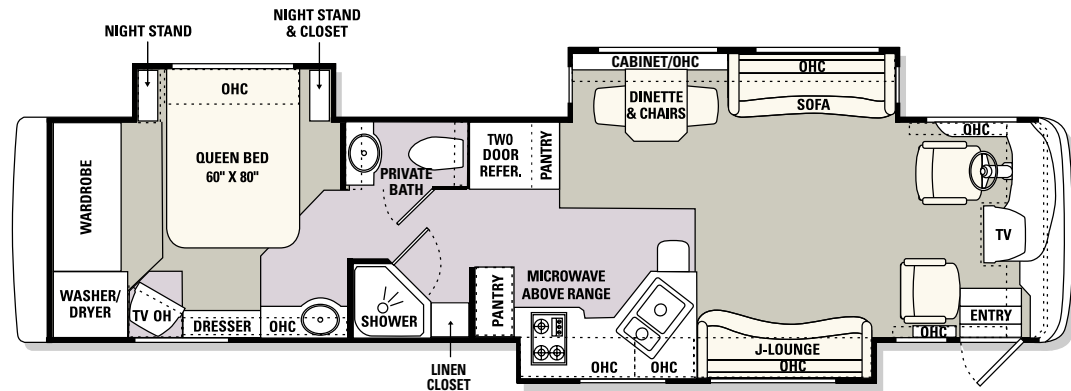

2003 floorplans

38 JACK

38 BISHOP

38 EARL

*CLOSED BATH OPTION AVAILABLE.

Carpet
 Tile

40 CHANCELLOR

40 LEGACY

MEASUREMENTS

Wheelbase	236 1/2"	236 1/2"	236 1/2"	254 1/4"	242 1/4"	254 1/4"	242 1/4"	266 1/4"	266 1/4"	266 1/4"
Overall Length	38' 10"	38' 10"	38' 10"	40' 10"	39' 10"	40' 10"	39' 10"	41' 10"	41' 10"	41' 10"
Overall Height (with A/C)	11' 11"	11' 11"	11' 11"	11' 11"	11' 11"	11' 11"	11' 11"	11' 11"	11' 11"	11' 11"
Interior Height	79"	79"	79"	79"	79"	79"	79"	79"	79"	79"
Interior Width	96"	96"	96"	96"	96"	96"	96"	96"	96"	96"
Exterior Width	100 1/2"	100 1/2"	100 1/2"	100 1/2"	100 1/2"	100 1/2"	100 1/2"	100 1/2"	100 1/2"	100 1/2"