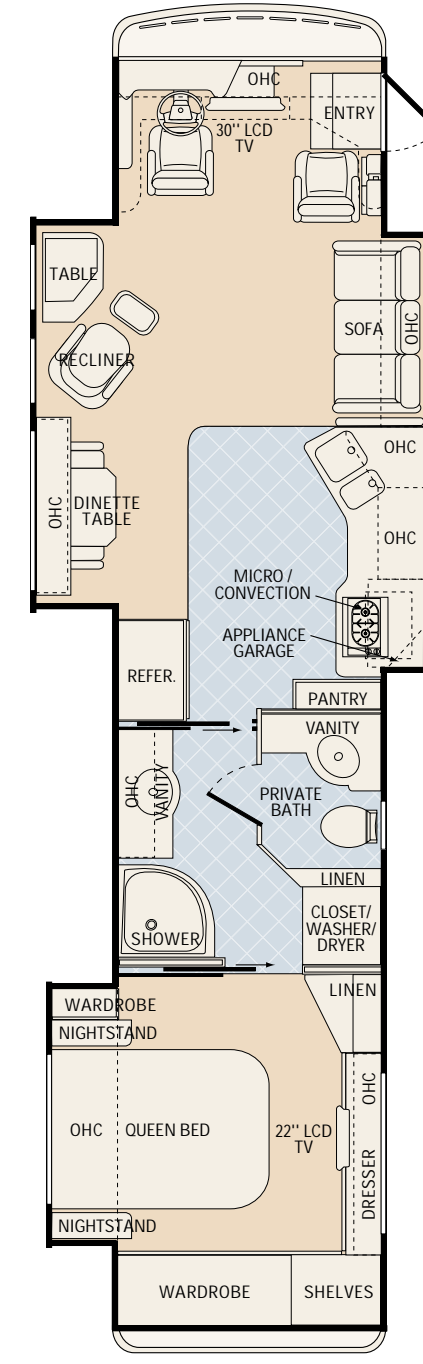

TILE CARPET

TILE CARPET

42' GARNET

OPTION EXCEPTIONS:
Booth Dinette (N/A: 42' Emerald)
Square Dinette Table (N/A: 40' Ruby, 42' Emerald, 42' Garnet, 45' Sapphire)
Garden Tub (N/A: 40' Jasper, 42' Amethyst, 42' Emerald)
King Bed (N/A: 45' Sapphire)