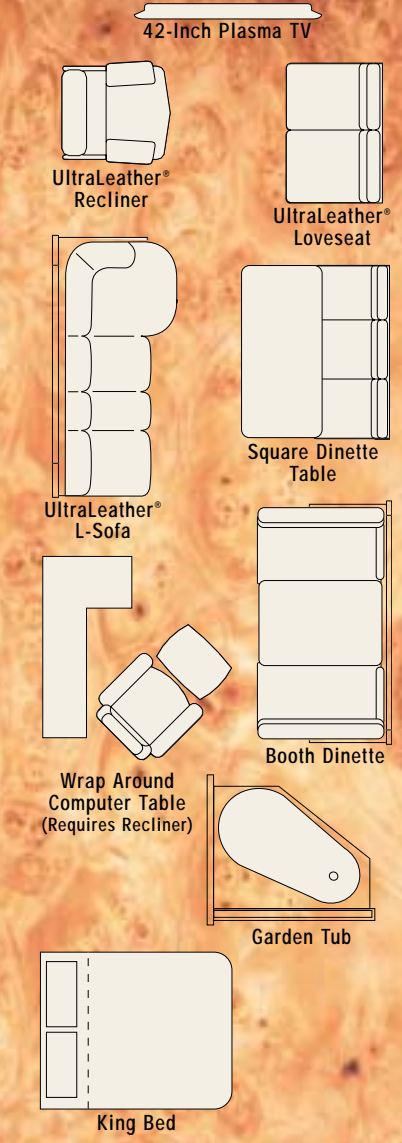

TILE CARPET

40' JASPER

40' RUBY

42' AMETHYST

TILE CARPET

42' EMERALD

42' GARNET

45' SAPPHIRE

OPTION EXCEPTIONS:
 Booth Dinette (N/A: 42' Emerald)
 Square Dinette Table (N/A: 40' Ruby, 42' Emerald, 42' Garnet, 45' Sapphire)
 Garden Tub (N/A: 40' Jasper, 42' Amethyst, 42' Emerald)
 King Bed (N/A: 45' Sapphire)

BODY CONSTRUCTION**Standard Features**

Aluminum Framed Superstructure
Seamless One-Piece Molded Crowned Fiberglass Roof
All Season Foam Insulated Roof
Laminated Gel Coat Fiberglass Sidewalls
One-Piece Front and Rear Molded Fiberglass Caps
Triple Head Power Controlled Heated Exterior Mirrors with Turn Indicator Lights
One-Piece Windshield
Aluminum Framed Laminated Floor on Steel Trusses
Foam Insulated Underbelly
Lighted Exterior Grab Handle
Driving Lights
Roof Mounted Dual Trumpet Air Horns
Insulated Aluminum Pantographic Baggage Doors with Power Locks
Carpet Lined Storage Compartments Slide Out with Room
Storage Bay Slide-Out Tray (N/A: 40' Ruby)
Full Length Beaver Mud Flap
Deluxe Full Body Paint
Chrome Rocker Trim
Rear Ladder