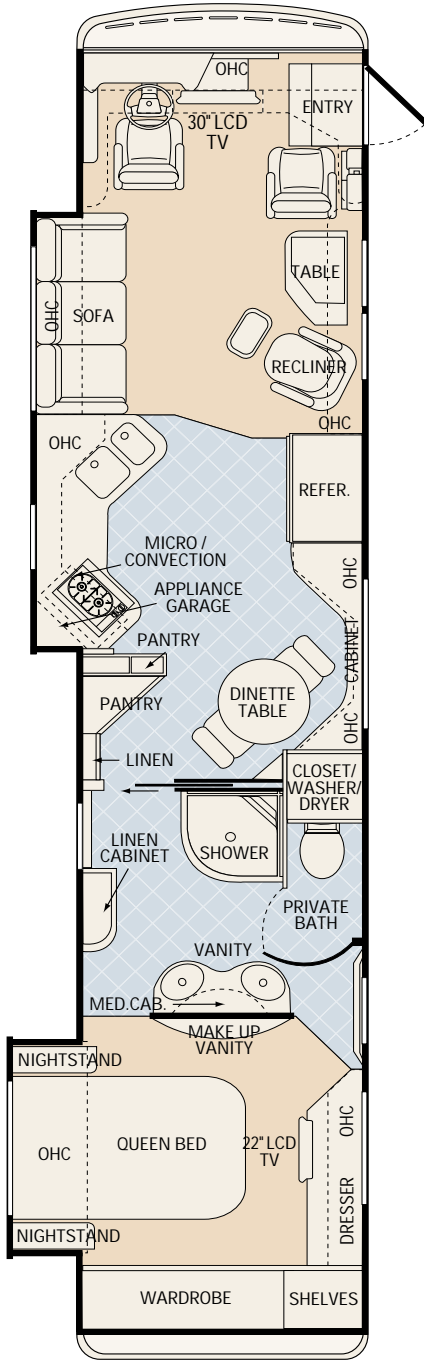

TILE CARPET

40' JASPER

40' RUBY

42' AMETHYST

TILE CARPET

42' EMERALD

42' GARNET

45' SAPPHIRE

OPTION EXCEPTIONS:
 Booth Dinette (N/A: 42' Emerald)
 Square Dinette Table (N/A: 40' Ruby, 42' Emerald, 42' Garnet, 45' Sapphire)
 Garden Tub (N/A: 40' Jasper, 42' Amethyst, 42' Emerald)
 King Bed (N/A: 45' Sapphire)