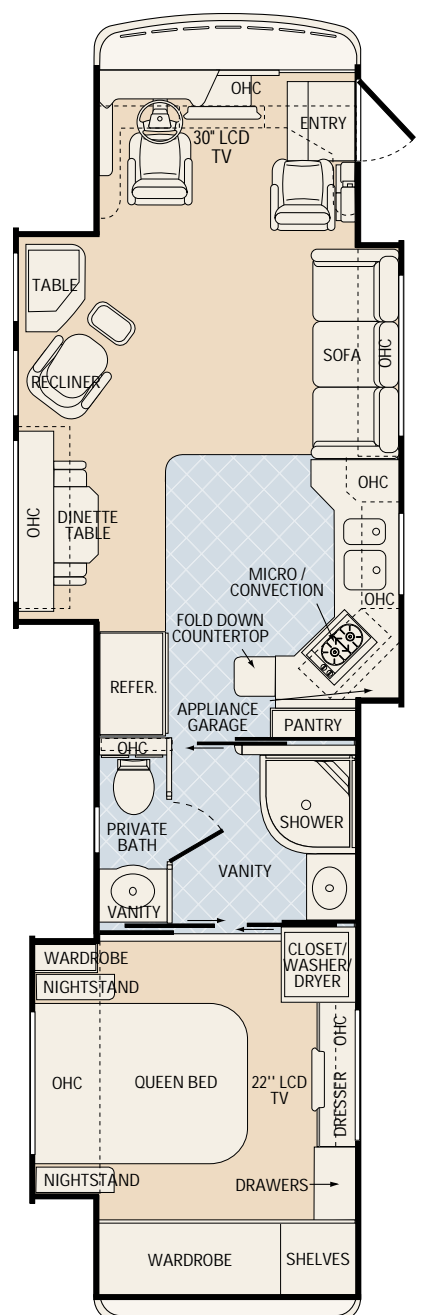

TILE CARPET

40' RUBY

TILE CARPET

OPTION EXCEPTIONS:
Booth Dinette (N/A: 42' Emerald)
Square Dinette Table (N/A: 40' Ruby, 42' Emerald, 42' Garnet, 45' Sapphire)
Garden Tub (N/A: 40' Jasper, 42' Amethyst, 42' Emerald)
King Bed (N/A: 45' Sapphire)