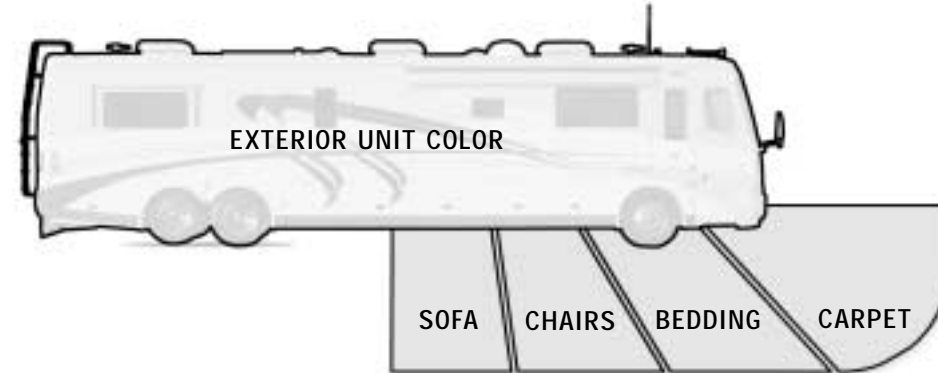

MARQUIS COLORS AND WOOD COMBINATIONS

You'll have no shortage of choices when it comes to the colors and woods in Beaver motorcoaches. Make your selection from our hand-chosen walnut, natural cherry and natural maple. Then, customize your cabinetry with the inlay you want, including walnut, makori or mappa burl. Your cabinets are hand rubbed with lacquer and a final coat of Thin Seal to produce a permanent luxurious sheen and give depth to the wood grain. The result is a coach as beautiful as a piece of heirloom furniture – solid, unique and distinctly yours.