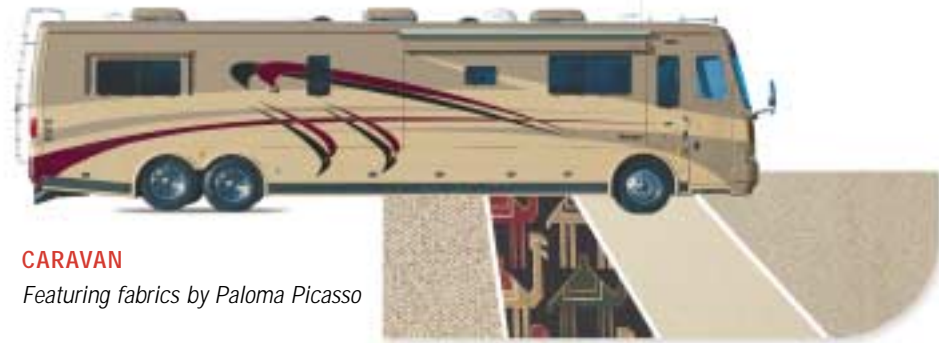

CARAVAN
Featuring fabrics by Paloma Picasso