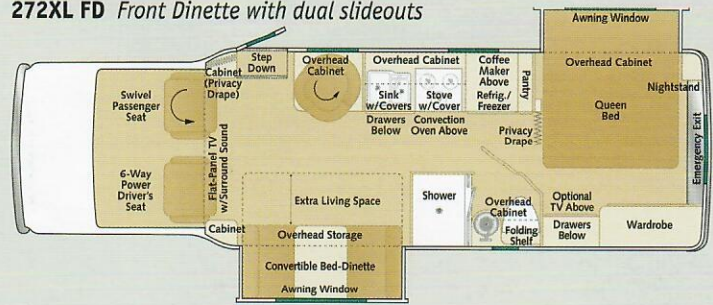

■ FLOOR PLAN: 272XL FS ■ DECOR: Fusion

■ FLOOR PLAN: 272XL FS ■ DECOR: Fusion

ABOVE: The contemporary Fusion interior is tastefully designed with soft, neutral colors. Optima leather furniture completes the stylish look.

LEFT: The bedroom has a permanent double bed, plenty of storage, and nice soft lighting.

272XL FS Front Sofa with dual slideouts

Platinum 272XL FS
Front Sofa with dual slideouts

272XL FD Front Dinette with dual slideouts

- Automatic satellite dish
(stationary)0
- Solar battery charger0
- Color back-up video camera0
- GPS system0
- Security alarm w/keyless remote ...0
- Additional 3rd auxiliary battery0

DIMENSIONS

- Wheelbase 176"
- Overall length 26' 10"
- Overall width 8' 0"
- Overall width with
slideouts extended 11' 6"
- Overall height incl. A/C 10' 5"
- Interior headroom 6' 3"
- Dry weight 11,900 lbs.
- GVWR (max. weight
of loaded vehicle) 14,050 lbs.
- GCWR (max. weight of loaded
vehicle plus tow) 20,000 lbs.
- Rear axle ratio (gas) 4.56 to 1
- Rear axle ratio (diesel) 4.10 to 1

BED SIZES

- Queen bed in bedroom 60" x 72"
- Power sofa in front slideout
(FS only) 54" x 72"
- Dinette in front slideout
(FD only) 34" x 72"

TANK CAPACITIES

- Gas tank 55 gal.
- Fresh water tank 38 gal.
- Grey water tank 25 gal.
- Black water tank 20 gal.