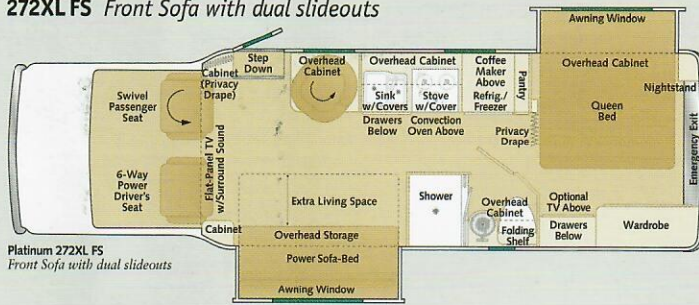

■ FLOOR PLAN: 272XL FS ■ DECOR: Fusion

■ FLOOR PLAN: 272XL FS ■ DECOR: Fusion

ABOVE: The contemporary Fusion interior is tastefully designed with soft, neutral colors. Optima leather furniture completes the stylish look.

LEFT: The bedroom has a permanent double bed, plenty of storage, and nice soft lighting.

272XL FS Front Sofa with dual slideouts

Platinum 272XL FS
Front Sofa with dual slideouts

272XL FD Front Dinette with dual slideouts

BED SIZES

- Queen bed in bedroom 60" x 72"
- Power sofa in front slideout
(FS only) 54" x 72"
- Dinette in front slideout
(FD only) 34" x 72"

TANK CAPACITIES

- Gas tank 55 gal.
- Fresh water tank 38 gal.
- Grey water tank 25 gal.
- Black water tank 20 gal.