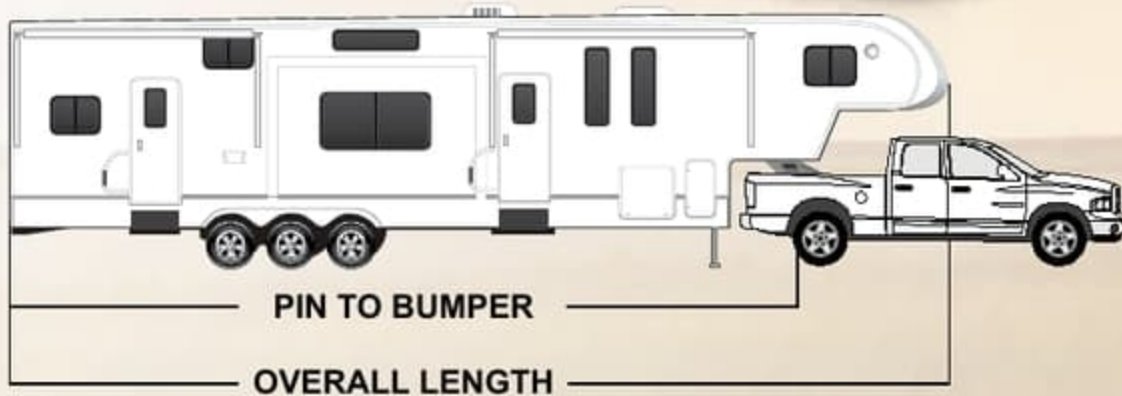

**The KING**

**12' GARAGE**

**TITANIUM EDITION**

**10' GARAGE**

Overall Length: 37' 9"    Dry: 11,950  
 Pin to Bumper: 33' 9"    Hitch: 2,900    GVWR: 14,000

**12' GARAGE**

Overall Length: 43' 11"    Dry: 14,620  
 Pin to Bumper: 38' 11"    Hitch: 3,300    GVWR: 18,000