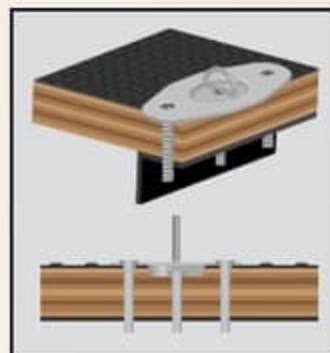

D-Rings

Anchored through the floor decking to the steel frame for maximum strength.