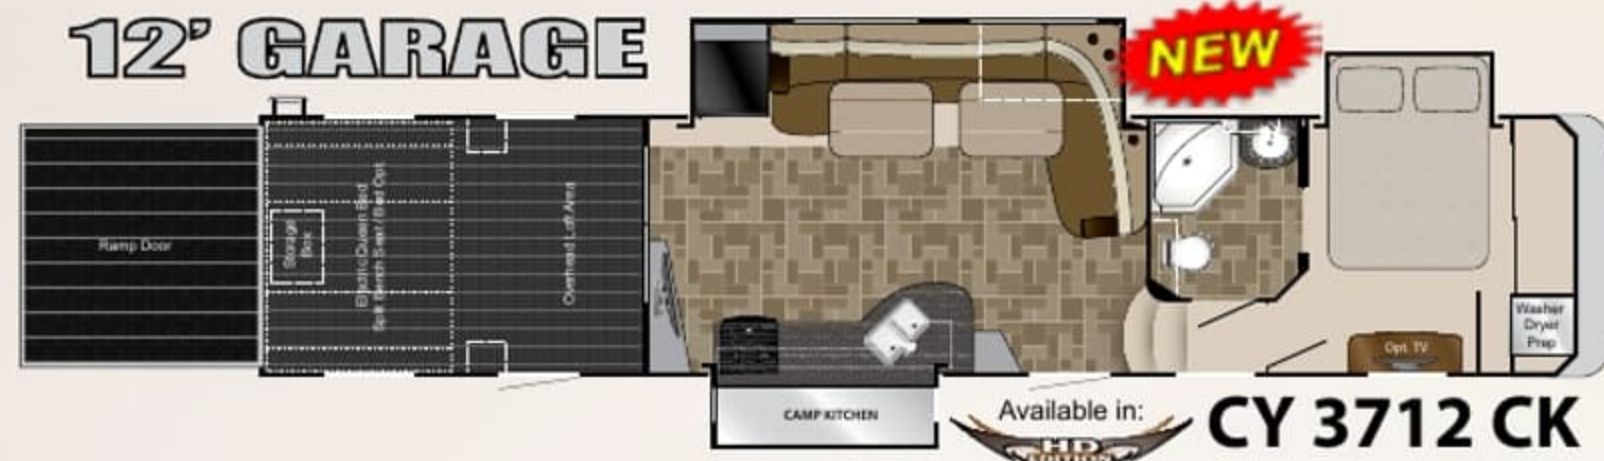

12' GARAGE

Length: 42' 7"   Dry: 14,800
Height: 13' 3"   Hitch: 3,060   GVWR: 18,000

NEW

Available in: **CY 3712 CK**