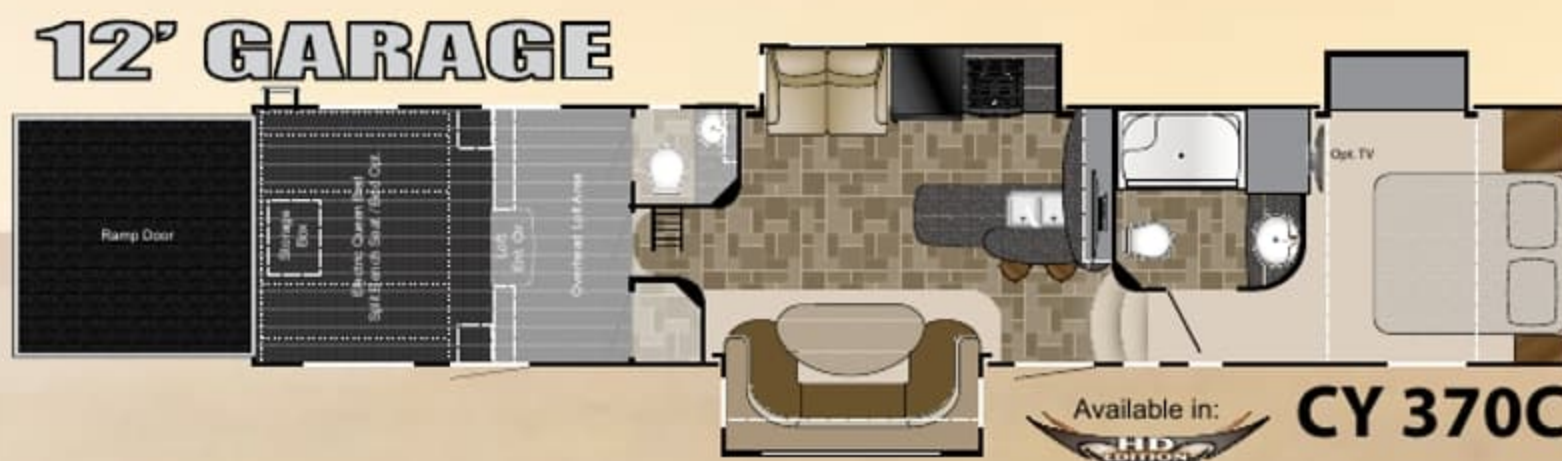

12' GARAGE

Available in: **CY 370C**

Overall Length: 43' 11"   Dry: 14,620
Pin to Bumper: 38' 11"   Hitch: 3,300   GVWR: 18,000

Taking the World by Storm