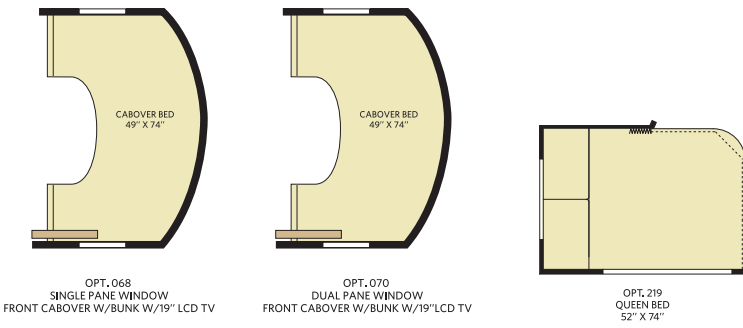

10' ELECTRIC AWNING
 INTERIOR STORAGE CAPACITY: 43 CU. FT.
 EXTERIOR STORAGE CAPACITY: 33 CU. FT.
 Available options: 068, 070, 219

10' ELECTRIC AWNING
 INTERIOR STORAGE CAPACITY: 35 CU. FT.
 EXTERIOR STORAGE CAPACITY: 33 CU. FT.
 Available options: 068, 070

OPTIONS

OPT. 068
 SINGLE PANE WINDOW
 FRONT CABOVER W/BUNK W/19\"/>

OPT. 070
 DUAL PANE WINDOW
 FRONT CABOVER W/BUNK W/19\"/>

OPT. 219
 QUEEN BED
 52\"/>

WEIGHTS & MEASUREMENTS

CHASSIS	MERCEDES-BENZ*	
	24L	24R
MODELS	24L	24R
Wheelbase (inches)	170"	170"
GVWR (lbs) ¹	11,030	11,030
Front GAWR (lbs) ²	4,410	4,410
Rear GAWR (lbs) ²	7,720	7,720
GCWR (lbs) ³	14,530	14,530
Hitch Rating Weight (lbs) [†]	3,500	3,500
Tongue Weight (lbs) [†]	350	350
Fuel Capacity (gal)	26	26
Engine Displacement (liters)	3.0	3.0

MODELS	24L	24R
Overall Length ⁴	25' 2"	25' 2"
Overall Height (with A/C)	11' 4"	11' 4"
Overall Width (maximum) ^{5, 6}	91.5"	91.5"
Interior Height (maximum)	80"	80"
Interior Width (maximum)	88"	88"
Fresh Water Holding Tank (gal)	29	29
Grey Water Holding Tank (gal)	33	33
Black Water Holding Tank (gal)	33	33
Appliance Propane Tank (gal) (WC) ⁷	24	24
Water Heater Tank (gal)	6	6