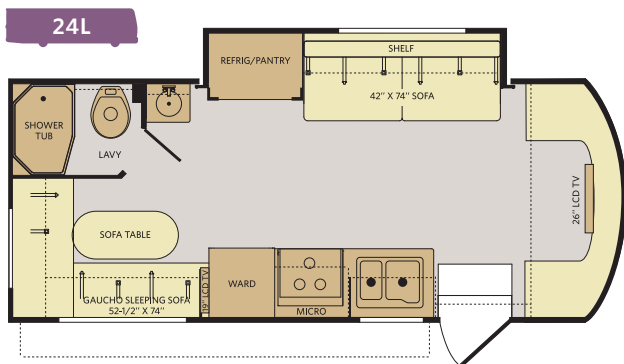

10' ELECTRIC AWNING
 INTERIOR STORAGE CAPACITY: 43 CU. FT.
 EXTERIOR STORAGE CAPACITY: 33 CU. FT.
 Available options: 068, 070, 219

10' ELECTRIC AWNING
 INTERIOR STORAGE CAPACITY: 35 CU. FT.
 EXTERIOR STORAGE CAPACITY: 33 CU. FT.
 Available options: 068, 070

OPTIONS

OPT. 068
 SINGLE PANE WINDOW
 FRONT CABOVER W/BUNK W/19\"/>

OPT. 070
 DUAL PANE WINDOW
 FRONT CABOVER W/BUNK W/19\"/>

OPT. 219
 QUEEN BED
 52\"/>

WEIGHTS & MEASUREMENTS

CHASSIS	MERCEDES-BENZ*	
	24L	24R
MODELS	24L	24R
Wheelbase (inches)	170"	170"
GVWR (lbs) ¹	11,030	11,030
Front GAWR (lbs) ²	4,410	4,410
Rear GAWR (lbs) ²	7,720	7,720
GCWR (lbs) ³	14,530	14,530
Hitch Rating Weight (lbs) [†]	3,500	3,500
Tongue Weight (lbs) [†]	350	350
Fuel Capacity (gal)	26	26
Engine Displacement (liters)	3.0	3.0

MODELS	24L	24R
Overall Length ⁴	25' 2"	25' 2"
Overall Height (with A/C)	11' 4"	11' 4"
Overall Width (maximum) ^{5, 6}	91.5"	91.5"
Interior Height (maximum)	80"	80"
Interior Width (maximum)	88"	88"
Fresh Water Holding Tank (gal)	29	29
Grey Water Holding Tank (gal)	33	33
Black Water Holding Tank (gal)	33	33
Appliance Propane Tank (gal) (WC) ⁷	24	24
Water Heater Tank (gal)	6	6