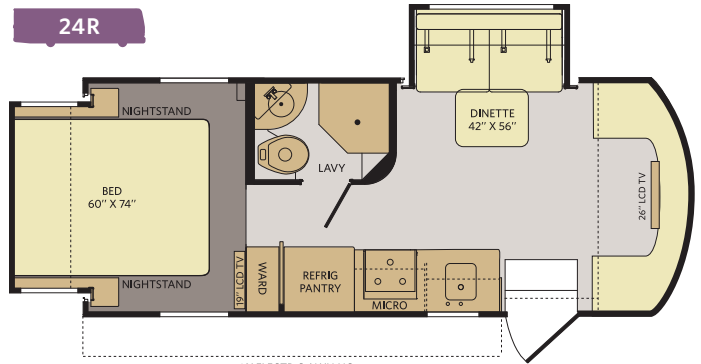

10' ELECTRIC AWNING
 INTERIOR STORAGE CAPACITY: 43 CU. FT.
 EXTERIOR STORAGE CAPACITY: 33 CU. FT.
 Available options: 068, 070, 219

10' ELECTRIC AWNING
 INTERIOR STORAGE CAPACITY: 35 CU. FT.
 EXTERIOR STORAGE CAPACITY: 33 CU. FT.
 Available options: 068, 070

OPTIONS

OPT. 068
 SINGLE PANE WINDOW
 FRONT CABOVER W/BUNK W/19\"/>

OPT. 070
 DUAL PANE WINDOW
 FRONT CABOVER W/BUNK W/19\"/>

OPT. 219
 QUEEN BED
 52\"/>

WEIGHTS & MEASUREMENTS

CHASSIS	MERCEDES-BENZ*	
	24L	24R
MODELS	24L	24R
Wheelbase (inches)	170"	170"
GVWR (lbs) ¹	11,030	11,030
Front GAWR (lbs) ²	4,410	4,410
Rear GAWR (lbs) ²	7,720	7,720
GCWR (lbs) ³	14,530	14,530
Hitch Rating Weight (lbs) [†]	3,500	3,500
Tongue Weight (lbs) [†]	350	350
Fuel Capacity (gal)	26	26
Engine Displacement (liters)	3.0	3.0

MODELS	24L	24R
Overall Length ⁴	25' 2"	25' 2"
Overall Height (with A/C)	11' 4"	11' 4"
Overall Width (maximum) ^{5, 6}	91.5"	91.5"
Interior Height (maximum)	80"	80"
Interior Width (maximum)	88"	88"
Fresh Water Holding Tank (gal)	29	29
Grey Water Holding Tank (gal)	33	33
Black Water Holding Tank (gal)	33	33
Appliance Propane Tank (gal) (WC) ⁷	24	24
Water Heater Tank (gal)	6	6