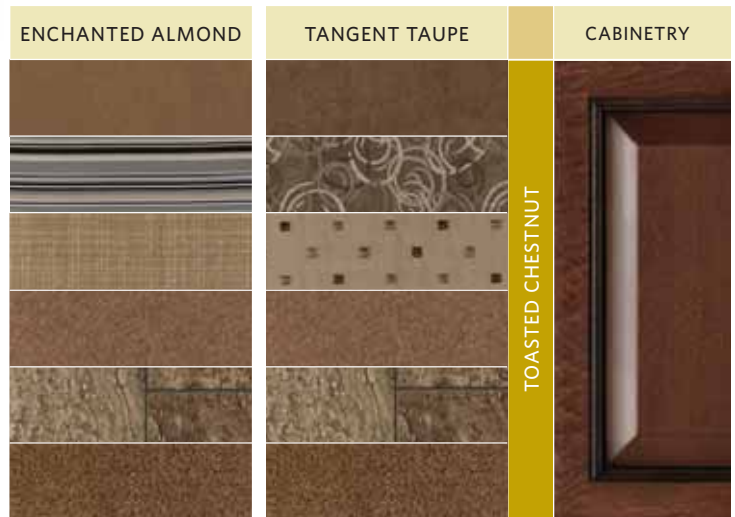

TIOGA RANGER® DSL 2012

FLEETWOOD RV | CLASS C DIESEL

Standard

TOP FEATURES

- Fuel-Efficient Mercedes-Benz® Chassis
- Basement Storage
- Glazed Hardwood Cabinet Doors
- Full Fiberglass Front Cap
- Vacu-Bond® Construction