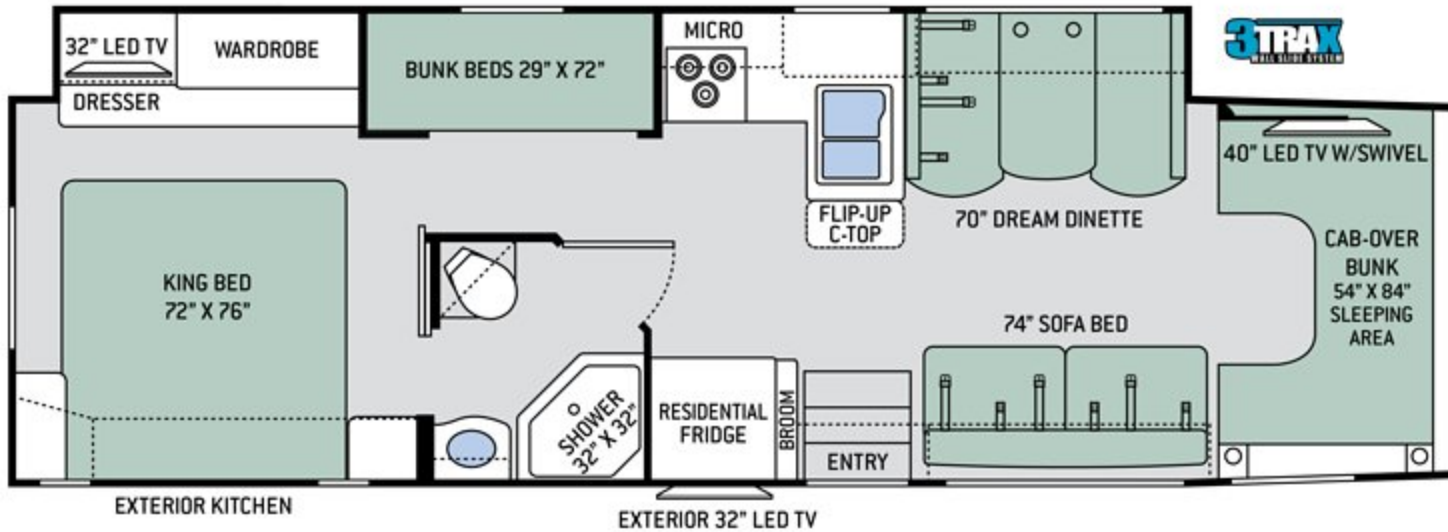

# Floor Plans

### FLOOR PLAN 35SB

Chassis	Ford
Gross Vehicle (GVWR)	19,500
Gross Combined (GCWR)	35,000
Wheel Base	248-5/8"
Exterior Length (w/o ladder)	36'-8"
Exterior Height (w/ AC)	12'-6"
Exterior Width (w/o mirrors)	99"
Interior Height (living area)	84"
Awning Size	19'
Front/Rear Fuel (gal)	28 / 40
LPG (lbs)	68.2
Fresh/Waste/Gray Water (gal)	75 / 40 / 40
Water Heater (gal)	6
Furnace (BTUs)	30,000
Exterior Storage Capacity (cu. ft.)	93

### FLOOR PLAN 35SF

Chassis	Ford
Gross Vehicle (GVWR)	19,500
Gross Combined (GCWR)	35,000
Wheel Base	258-5/8"
Exterior Length (w/o ladder)	36'-10"
Exterior Height (w/ AC)	12'-6"
Exterior Width (w/o mirrors)	99"
Interior Height (living area)	84"
Awning Size	14'
Front/Rear Fuel (gal)	28 / 40
LPG (lbs)	68.2
Fresh/Waste/Gray Water (gal)	75 / 40F - 31R / 40
Water Heater (gal)	6
Furnace (BTUs)	30,000
Exterior Storage Capacity (cu. ft.)	117

## BEDROOM & BATHROOM

- Denver Mattress® King Size Bed (35SB)
- Denver Mattress® Queen Size Bed (35SF)
- Headboard, Bedspread & Pillow Shams
- Window Privacy Shades in Bedroom
- Bunk Beds in Hallway Slideout (35SB)
- Shower with Glass Door
- Stainless Steel Bathroom Sink
- Porcelain Toilet