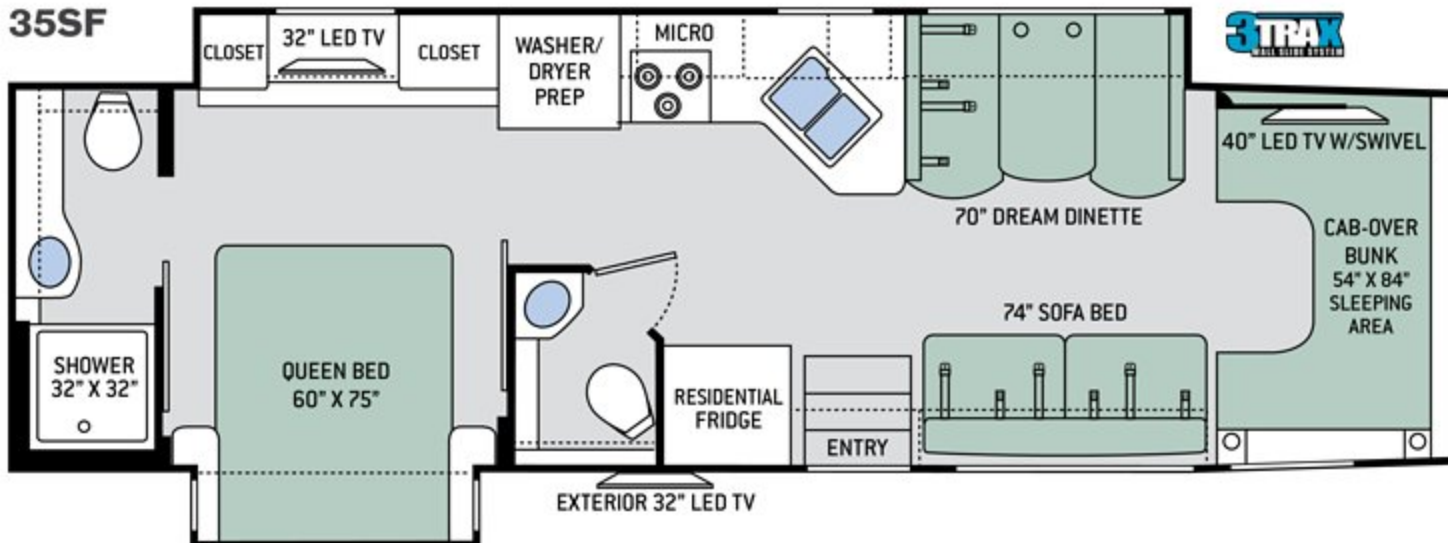

# Floor Plans

### FLOOR PLAN 35SB

Chassis	Ford
Gross Vehicle (GVWR)	19,500
Gross Combined (GCWR)	35,000
Wheel Base	248-5/8"
Exterior Length (w/o ladder)	36'-8"
Exterior Height (w/ AC)	12'-6"
Exterior Width (w/o mirrors)	99"
Interior Height (living area)	84"
Awning Size	19'
Front/Rear Fuel (gal)	28 / 40
LPG (lbs)	68.2
Fresh/Waste/Gray Water (gal)	75 / 40 / 40
Water Heater (gal)	6
Furnace (BTUs)	30,000
Exterior Storage Capacity (cu. ft.)	93

### FLOOR PLAN 35SF

Chassis	Ford
Gross Vehicle (GVWR)	19,500
Gross Combined (GCWR)	35,000
Wheel Base	258-5/8"
Exterior Length (w/o ladder)	36'-10"
Exterior Height (w/ AC)	12'-6"
Exterior Width (w/o mirrors)	99"
Interior Height (living area)	84"
Awning Size	14'
Front/Rear Fuel (gal)	28 / 40
LPG (lbs)	68.2
Fresh/Waste/Gray Water (gal)	75 / 40F - 31R / 40
Water Heater (gal)	6
Furnace (BTUs)	30,000
Exterior Storage Capacity (cu. ft.)	117

## BEDROOM & BATHROOM

- Denver Mattress® King Size Bed (35SB)
- Denver Mattress® Queen Size Bed (35SF)
- Headboard, Bedspread & Pillow Shams
- Window Privacy Shades in Bedroom
- Bunk Beds in Hallway Slideout (35SB)
- Shower with Glass Door
- Stainless Steel Bathroom Sink
- Porcelain Toilet