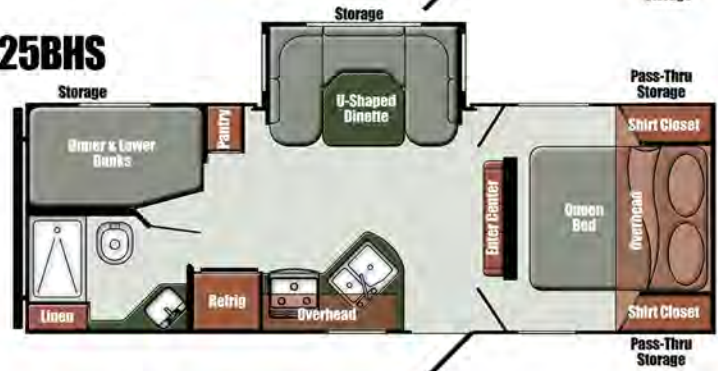

Cabin CRUISER

STANDARD FEATURES

Interior

- Vintage Wash Ceiling Panels
- Solid Lumber Core Cabinet Stiles
- Wood Cabinet Doors
- Cipilino Bianco Laminated Counters
- Royal Silk Easy-Care Wall Vinyl
- Accent Walls in Slide-Outs
- High-Performance Vinyl Flooring
- Designer Window Treatment
- Mini-Blinds throughout

Heating & Cooling

- Pre-wired for Roof A/C
- Ducted AC Prep
- Gas Furnace w/Wall Thermostat
- Gas Water Heater

Safety

- Triple Entry Step
- Break-Away Switch
- Safety Chains
- Wall-Mount Fire Extinguisher
- Combo LP & CO Detector
- Smoke Detector

Electrical

- Satellite-Ready Prep
- LED Pass Through Storage Light
- System Monitor Panel
- TV Antenna w/Power Booster
- LED Step Light w/Switch
- Solar-Ready Prep
- 30 AMP 35' Power Cord w/Storage
- 55 Amp Converter w/Charger & LED Indicators

Furnishings

- Jackknife Sofa (28BBS)
- 60" x 74" Bed w/Poly Mattress
- Upper & Lower Bunk Beds (25BHS, 28BBS)

Bath

- Foot Flush Toilet
- Power Bath Vent
- Medicine Cabinet w/Mirror
- Shower Curtain
- 24" x 36" Shower
- Skylight

Kitchen Appliances

- Power Range Hood w/Light
- 6.0 cu. ft. 2-Door Refrigerator
- 2-Burner Gas Cooktop

Windows & Doors

- Friction Hinge Entry Door
- Black Radius Tinted Windows
- Radius Compartment Doors

Exterior

- One-Piece Vinyl Roof
- Fiberglass Exterior Sidewalls
- Easy Lube Axles
- Radius Metal & Fender Skirts
- 14" Radial Tires, Modular Rims
- Manual Awning
- Deluxe Slam-Latch Compartment Doors
- (4) Manual Stabilizer Jacks

PACKAGES & OPTIONS

Included/Required Options

- Electric Awning w/LED Lights
- Microwave Oven
- 13,500 BTU Roof A/C
- Molded Shower Surround
- Blue Tooth Home Theater Stereo w/Speakers

Residential Package Option

- Decorative Dinette Light
- Soft-Pleated Night Shades

Popular Build Options