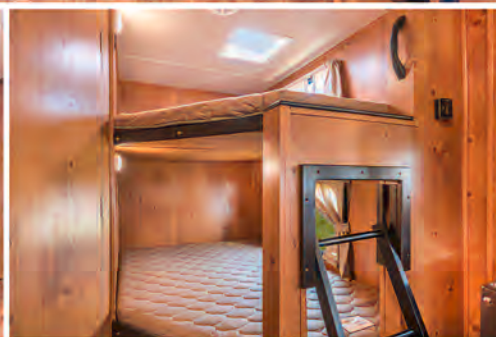

## **GO CRUISING!**

With a knotty pine interior, fiberglass walls, and all the comforts of home, the new Cabin Cruiser by Gulf Stream Coach is the "yacht" that lets you cruise the highways and byways in comfort, and dock wherever you find adventure and relaxation.