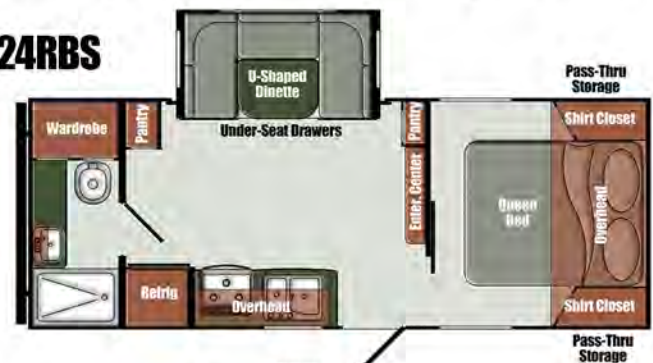

Cabin CRUISER

STANDARD FEATURES

Interior

- Vintage Wash Ceiling Panels
- Solid Lumber Core Cabinet Stiles
- Wood Cabinet Doors
- Cipilino Bianco Laminated Counters
- Royal Silk Easy-Care Wall Vinyl
- Accent Walls in Slide-Outs
- High-Performance Vinyl Flooring
- Designer Window Treatment
- Mini-Blinds throughout

Heating & Cooling

- Pre-wired for Roof A/C
- Ducted AC Prep
- Gas Furnace w/Wall Thermostat
- Gas Water Heater

Safety

- Triple Entry Step
- Break-Away Switch
- Safety Chains
- Wall-Mount Fire Extinguisher
- Combo LP & CO Detector
- Smoke Detector

Electrical

- Satellite-Ready Prep
- LED Pass Through Storage Light
- System Monitor Panel
- TV Antenna w/Power Booster
- LED Step Light w/Switch
- Solar-Ready Prep
- 30 AMP 35' Power Cord w/Storage
- 55 Amp Converter w/Charger & LED Indicators

Furnishings

- Jackknife Sofa (28BBS)
- 60" x 74" Bed w/Poly Mattress
- Upper & Lower Bunk Beds (25BHS, 28BBS)

Bath

- Foot Flush Toilet
- Power Bath Vent
- Medicine Cabinet w/Mirror
- Shower Curtain
- 24" x 36" Shower
- Skylight

Kitchen Appliances

- Power Range Hood w/Light
- 6.0 cu. ft. 2-Door Refrigerator
- 2-Burner Gas Cooktop

Windows & Doors

- Friction Hinge Entry Door
- Black Radius Tinted Windows
- Radius Compartment Doors

Exterior

- One-Piece Vinyl Roof
- Fiberglass Exterior Sidewalls
- Easy Lube Axles
- Radius Metal & Fender Skirts
- 14" Radial Tires, Modular Rims
- Manual Awning
- Deluxe Slam-Latch Compartment Doors
- (4) Manual Stabilizer Jacks

PACKAGES & OPTIONS

Included/Required Options

- Electric Awning w/LED Lights
- Microwave Oven
- 13,500 BTU Roof A/C
- Molded Shower Surround
- Blue Tooth Home Theater Stereo w/Speakers

Residential Package Option

- Decorative Dinette Light
- Soft-Pleated Night Shades

Popular Build Options