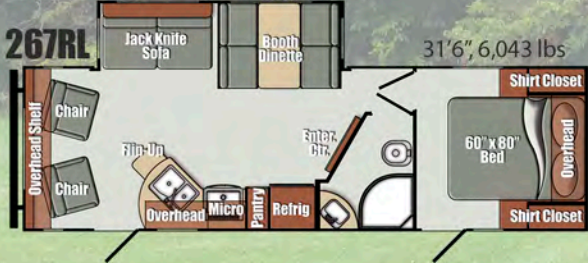

GEO

It's Your World - Explore It!

Quality • Value • Innovation
www.gulfstreamcoach.com

It's Your World
-Explore it!

Standard Features

Interior

- Solid Wood Stiles
- 'Cipollino Bianco' Laminated Countertop
- Wood Cabinet Doors
- 'Royal Silk' Wall Vinyl
- Accent Walls in Slide Out

Electrical & Power

- Intellitank Monitor Panel
- LED Step Light w/Switch
- Solar Ready Prep
- 30 Amp 30' Power Cord w/Storage (Detachable)
- 55 Amp Converter w/Charger & LED Indicators

Bath

- Medicine Cabinet with Mirror
- Radius Shower Curtain (235RB)
- 34" Radius Shower (235RB)
- 32" Radius Shower (267RL, 293RK)
- 24" x 36" Bath Tub (280TB)

Furnishings

- Booth Dinette
- Jackknife Sofa w/Flip Down Tray (280TB)
- Kids Dinette (280TB)
- Bunk Bed w/38"x74" Mattress (280TB)
- Flip Up Bed w/28"x74" Mattress (280TB)
- 60" x 80" Queen Bed
- Designer Bedspread
- Designer Headboard
- (2) Barrel Chairs (267RL, 293RK)
- Jackknife Sofa w/Flip Down Tray (n/a 235RB)
- Power Range Hood w/Light

Other Popular Options

- Interior & Exterior TV Mounting Brackets
- Rear Bumper Mount Gas Grill
- Electric Stabilizer Jacks
- Power Tongue Jack in place of Manual Tongue Jack
- 19", 32", or 40" HDMI LED TV
- 15,000 BTU Roof Air Conditioner
- Raised Panel Refrigerator Door Inserts
- 8 cu. ft. Refrigerator (in place of 6 cu. ft.)
- Bar Stools
- (2) Recliners in place of Barrel Chairs
- Electric Fireplace
- Deluxe Front Overhead Cap
- Residential Trifold Sofa in place of Jackknife Sofa
- Freestanding Table w/4 Chairs