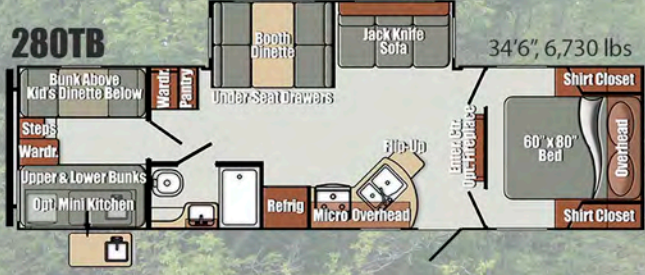

GEO

It's Your World - Explore It!

Quality • Value • Innovation
www.gulfstreamcoach.com

It's Your World
-Explore it!

Standard Features

Interior

- Solid Wood Stiles
- 'Cipollino Bianco' Laminated Countertop
- Wood Cabinet Doors
- 'Royal Silk' Wall Vinyl
- Accent Walls in Slide Out

Electrical & Power

- Intellitank Monitor Panel
- LED Step Light w/Switch
- Solar Ready Prep
- 30 Amp 30' Power Cord w/Storage (Detachable)
- 55 Amp Converter w/Charger & LED Indicators

Bath

- Medicine Cabinet with Mirror
- Radius Shower Curtain (235RB)
- 34" Radius Shower (235RB)
- 32" Radius Shower (267RL, 293RK)
- 24" x 36" Bath Tub (280TB)

Furnishings

- Booth Dinette
- Jackknife Sofa w/Flip Down Tray (280TB)
- Kids Dinette (280TB)
- Bunk Bed w/38"x74" Mattress (280TB)
- Flip Up Bed w/28"x74" Mattress (280TB)
- 60" x 80" Queen Bed
- Designer Bedspread
- Designer Headboard
- (2) Barrel Chairs (267RL, 293RK)
- Jackknife Sofa w/Flip Down Tray (n/a 235RB)
- Power Range Hood w/Light

Other Popular Options

- Interior & Exterior TV Mounting Brackets
- Rear Bumper Mount Gas Grill
- Electric Stabilizer Jacks
- Power Tongue Jack in place of Manual Tongue Jack
- 19", 32", or 40" HDMI LED TV
- 15,000 BTU Roof Air Conditioner
- Raised Panel Refrigerator Door Inserts
- 8 cu. ft. Refrigerator (in place of 6 cu. ft.)
- Bar Stools
- (2) Recliners in place of Barrel Chairs
- Electric Fireplace
- Deluxe Front Overhead Cap
- Residential Trifold Sofa in place of Jackknife Sofa
- Freestanding Table w/4 Chairs