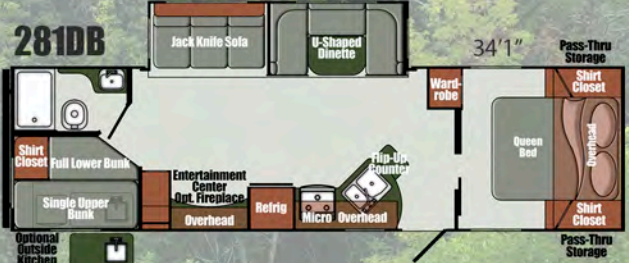

GEO

It's Your World - Explore It!

Quality • Value • Innovation
www.gulfstreamcoach.com

It's Your World
-Explore it!

Standard Features

Interior

- Solid Wood Stiles
- 'Cipollino Bianco' Laminated Countertop
- Wood Cabinet Doors
- 'Royal Silk' Wall Vinyl
- Accent Walls in Slide Out

Electrical & Power

- Intellitank Monitor Panel
- LED Step Light w/Switch
- Solar Ready Prep
- 30 Amp 30' Power Cord w/Storage (Detachable)
- 55 Amp Converter w/Charger & LED Indicators

Bath

- Medicine Cabinet with Mirror
- Radius Shower Curtain (235RB)
- 34" Radius Shower (235RB)
- 32" Radius Shower (267RL, 293RK)
- 24" x 36" Bath Tub (280TB)

Furnishings

- Booth Dinette
- Jackknife Sofa w/Flip Down Tray (280TB)
- Kids Dinette (280TB)
- Bunk Bed w/38"x74" Mattress (280TB)
- Flip Up Bed w/28"x74" Mattress (280TB)
- 60" x 80" Queen Bed
- Designer Bedspread
- Designer Headboard
- (2) Barrel Chairs (267RL, 293RK)
- Jackknife Sofa w/Flip Down Tray (n/a 235RB)
- Power Range Hood w/Light

Other Popular Options

- Interior & Exterior TV Mounting Brackets
- Rear Bumper Mount Gas Grill
- Electric Stabilizer Jacks
- Power Tongue Jack in place of Manual Tongue Jack
- 19", 32", or 40" HDMI LED TV
- 15,000 BTU Roof Air Conditioner
- Raised Panel Refrigerator Door Inserts
- 8 cu. ft. Refrigerator (in place of 6 cu. ft.)
- Bar Stools
- (2) Recliners in place of Barrel Chairs
- Electric Fireplace
- Deluxe Front Overhead Cap
- Residential Trifold Sofa in place of Jackknife Sofa
- Freestanding Table w/4 Chairs