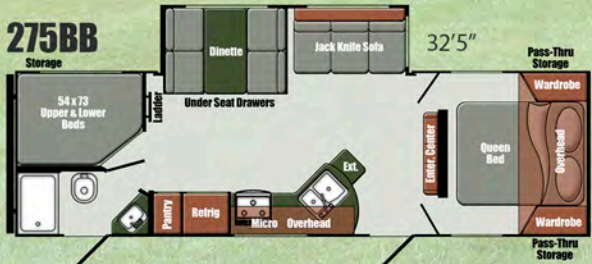

GEO

It's Your World - Explore It!

Quality • Value • Innovation
www.gulfstreamcoach.com

It's Your World
-Explore it!

Standard Features

Interior

- Solid Wood Stiles
- 'Cipollino Bianco' Laminated Countertop
- Wood Cabinet Doors
- 'Royal Silk' Wall Vinyl
- Accent Walls in Slide Out

Electrical & Power

- Intellitank Monitor Panel
- LED Step Light w/Switch
- Solar Ready Prep
- 30 Amp 30' Power Cord w/Storage (Detachable)
- 55 Amp Converter w/Charger & LED Indicators

Bath

- Medicine Cabinet with Mirror
- Radius Shower Curtain (235RB)
- 34" Radius Shower (235RB)
- 32" Radius Shower (267RL, 293RK)
- 24" x 36" Bath Tub (280TB)

Furnishings

- Booth Dinette
- Jackknife Sofa w/Flip Down Tray (280TB)
- Kids Dinette (280TB)
- Bunk Bed w/38"x74" Mattress (280TB)
- Flip Up Bed w/28"x74" Mattress (280TB)
- 60" x 80" Queen Bed
- Designer Bedspread
- Designer Headboard
- (2) Barrel Chairs (267RL, 293RK)
- Jackknife Sofa w/Flip Down Tray (n/a 235RB)
- Power Range Hood w/Light

Other Popular Options

- Interior & Exterior TV Mounting Brackets
- Rear Bumper Mount Gas Grill
- Electric Stabilizer Jacks
- Power Tongue Jack in place of Manual Tongue Jack
- 19", 32", or 40" HDMI LED TV
- 15,000 BTU Roof Air Conditioner
- Raised Panel Refrigerator Door Inserts
- 8 cu. ft. Refrigerator (in place of 6 cu. ft.)
- Bar Stools
- (2) Recliners in place of Barrel Chairs
- Electric Fireplace
- Deluxe Front Overhead Cap
- Residential Trifold Sofa in place of Jackknife Sofa
- Freestanding Table w/4 Chairs