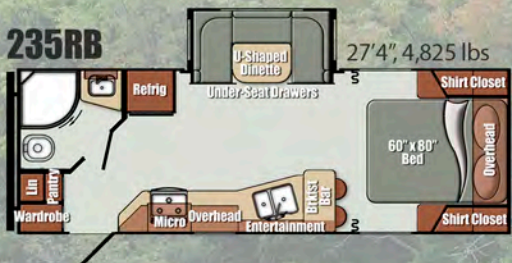

GEO

It's Your World - Explore It!