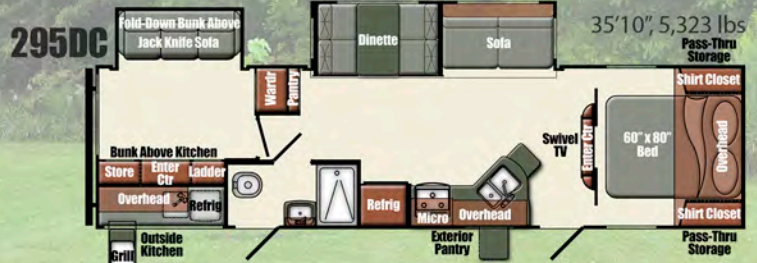

GEO

It's Your World - Explore It!