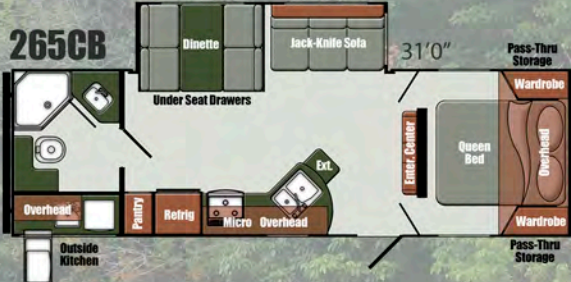

GEO

It's Your World - Explore It!

Quality • Value • Innovation
www.gulfstreamcoach.com

It's Your World
-Explore it!

Standard Features

Interior

- Solid Wood Stiles
- 'Cipollino Bianco' Laminated Countertop
- Wood Cabinet Doors
- 'Royal Silk' Wall Vinyl
- Accent Walls in Slide Out

Electrical & Power

- Intellitank Monitor Panel
- LED Step Light w/Switch
- Solar Ready Prep
- 30 Amp 30' Power Cord w/Storage (Detachable)
- 55 Amp Converter w/Charger & LED Indicators

Bath

- Medicine Cabinet with Mirror
- Radius Shower Curtain (235RB)
- 34" Radius Shower (235RB)
- 32" Radius Shower (267RL, 293RK)
- 24" x 36" Bath Tub (280TB)

Furnishings

- Booth Dinette
- Jackknife Sofa w/Flip Down Tray (280TB)
- Kids Dinette (280TB)
- Bunk Bed w/38"x74" Mattress (280TB)
- Flip Up Bed w/28"x74" Mattress (280TB)
- 60" x 80" Queen Bed
- Designer Bedspread
- Designer Headboard
- (2) Barrel Chairs (267RL, 293RK)
- Jackknife Sofa w/Flip Down Tray (n/a 235RB)
- Power Range Hood w/Light

Other Popular Options

- Interior & Exterior TV Mounting Brackets
- Rear Bumper Mount Gas Grill
- Electric Stabilizer Jacks
- Power Tongue Jack in place of Manual Tongue Jack
- 19", 32", or 40" HDMI LED TV
- 15,000 BTU Roof Air Conditioner
- Raised Panel Refrigerator Door Inserts
- 8 cu. ft. Refrigerator (in place of 6 cu. ft.)
- Bar Stools
- (2) Recliners in place of Barrel Chairs
- Electric Fireplace
- Deluxe Front Overhead Cap
- Residential Trifold Sofa in place of Jackknife Sofa
- Freestanding Table w/4 Chairs