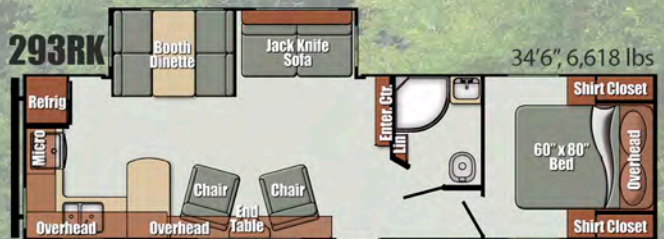

GEO

It's Your World - Explore It!