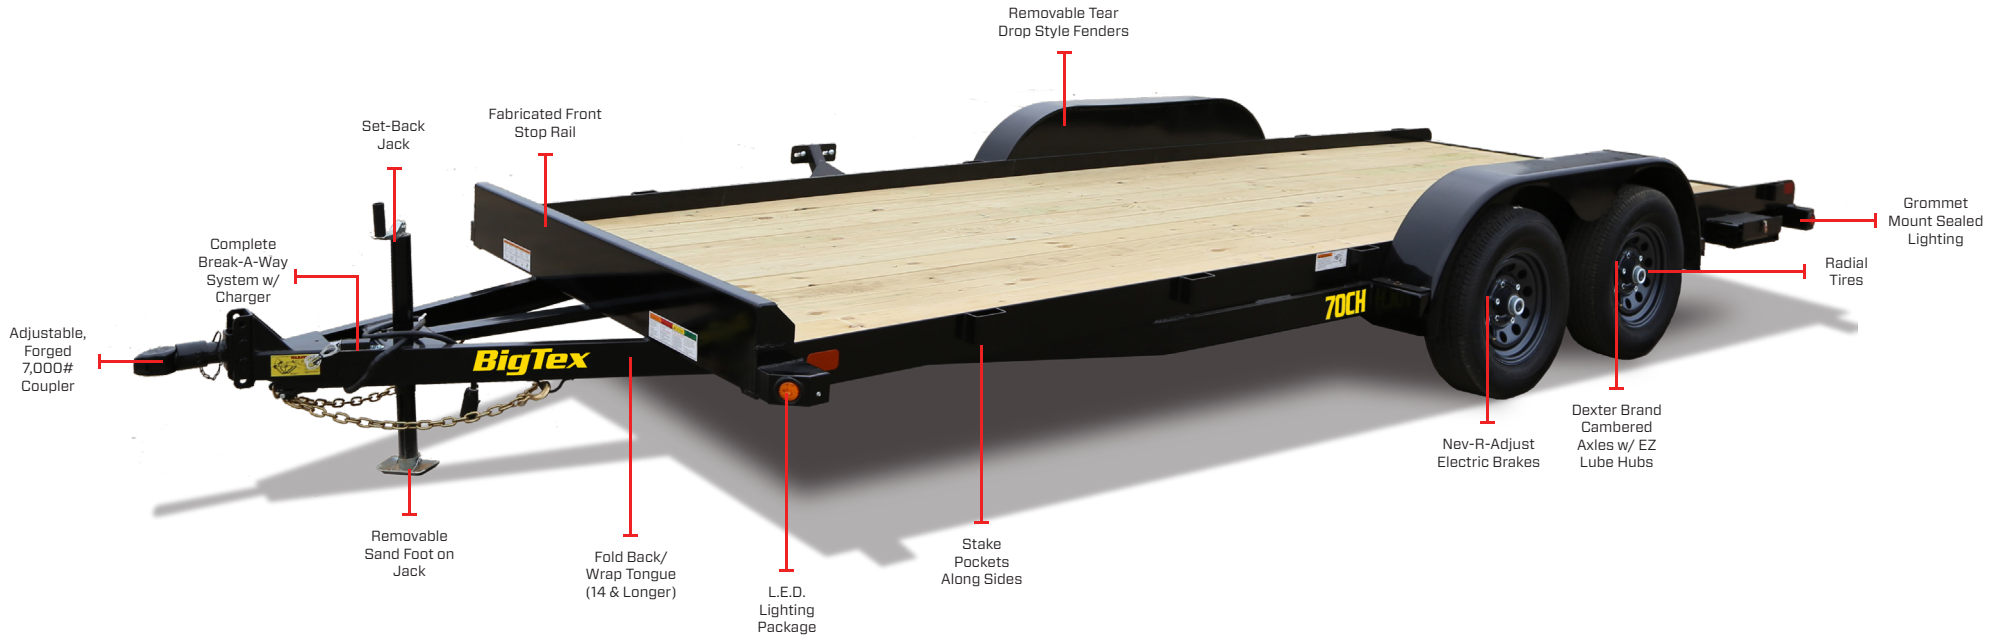

70CH

TANDEM AXLE CAR HAULER

BigTex TRAILERS™

GVWR: 7,000#

EMPTY WEIGHT: 2,060# (20' Model)

AVAILABLE LENGTHS: 14' - 20'

BED WIDTH: 83" WIDE

COUPLER: Adjustable 7,000#, 2" Forged

TIE DOWN POCKETS ON FRONT & SIDE

Coated anchor slides help to keep every haul in place and secure.

2,000# SET-BACK JACK DESIGN

A 2,000# Set-Back Jack allows the tailgate of the tow vehicle to be lowered without the top of the jack damaging the tailgate.

OPTIONAL DOVETAIL AVAILABLE

The 70CH is available with an optional dovetail. Adding the dovetail improves your load angle allowing for smoother loading and unloading of your cargo.