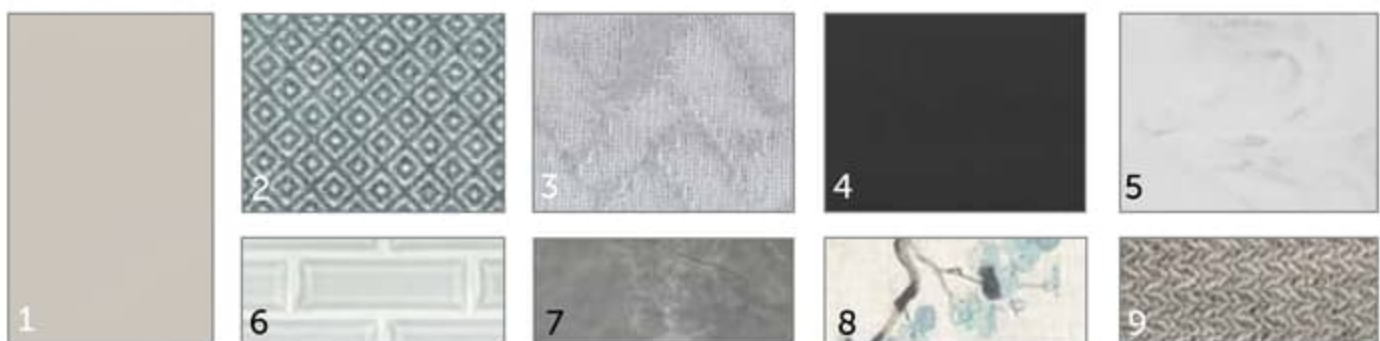

SEAGLASS DECOR