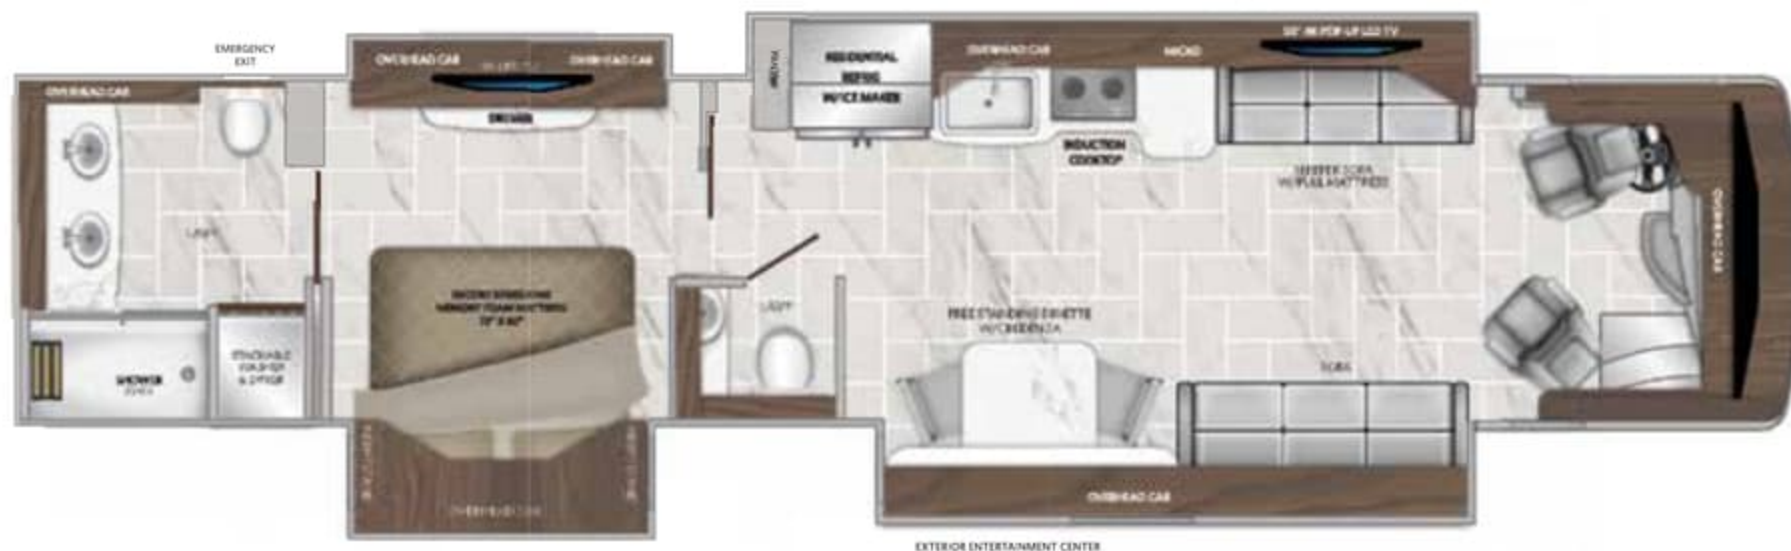

42V

42V OPTIONS

042	STAINLESS EXTERIOR TRIM (8-INCH)	209	MOTION POWER LOUNGE	563	TECHNOLOGY PACKAGE (JBL® Premium Audio System, WiFi Ranger, SkyPro 4 w/LTE, Cell Booster, 300W Solar Panel and Blindspot Detection)
087	FRONT OVERHEAD LED TV	256	ROOF MOUNT PATIO AWNING 2ND DOOR SIDE		
095	SATELLITE WINEGARD IN-MOTION	292	AGM BATTERY PACKAGE	965	1ST FULL BAY 90° SLIDE-OUT TRAY
101	SATELLITE DISH TRAV'LER DISH NETWORK	297	LITHIUM BATTERY PACKAGE	967	2ND FULL BAY 90° SLIDE-OUT TRAY
102	SATELLITE DISH TRAV'LER DIRECT TV	349	CO-PILOT MONITOR	968	2ND FULL BAY 36°/54° SLIDE-OUT TRAY
107	DISHWASHER	400	CSA BUILD		
111	EXTERIOR FREEZER	560	VIP DELIVERY		

PLATINUM

EXPERIENCE

Now, with the purchase of a new 2022 American Coach Class A luxury coach, you will receive membership in Platinum Experience.

This one-of-a-kind program features the most extraordinary support and service available to motor coach owners.

It truly is the ultimate package to accompany your American Coach.

Learn more at:
www.americancoach.com/owners/service-maintenance/warranty

EXCLUSIVE PX APP

Convenient Personalized Resources and 24/7 Support.

PLATINUM WARRANTY PROTECTION

American Coach's reliability is well attested to in the industry. As a commitment to our customers and to show we stand behind our products, we are offering Platinum Experience customers several warranties above and beyond what we've always given. Together, they represent some of the most comprehensive coverage in the industry.

- Two Year/24,000 Mile Coach Warranty
- Five Year/50,000 Mile Structural Warranty
- Five Year Delamination Warranty

Our warranties include systems, appliances, components and construction with no deductible and no service charge. The coach warranty is fully transferable for the first 12 months.

REV ASSIST MEMBERSHIP

As part of Platinum Experience, you will receive three years of complimentary roadside assistance through REV Assist. With our 24-hour support, help is no more than a phone call away—no matter where you are.

REV Assist covers:

- Fuel
- Towing
- Batteries
- Slide-outs
- Lockouts
- And much more