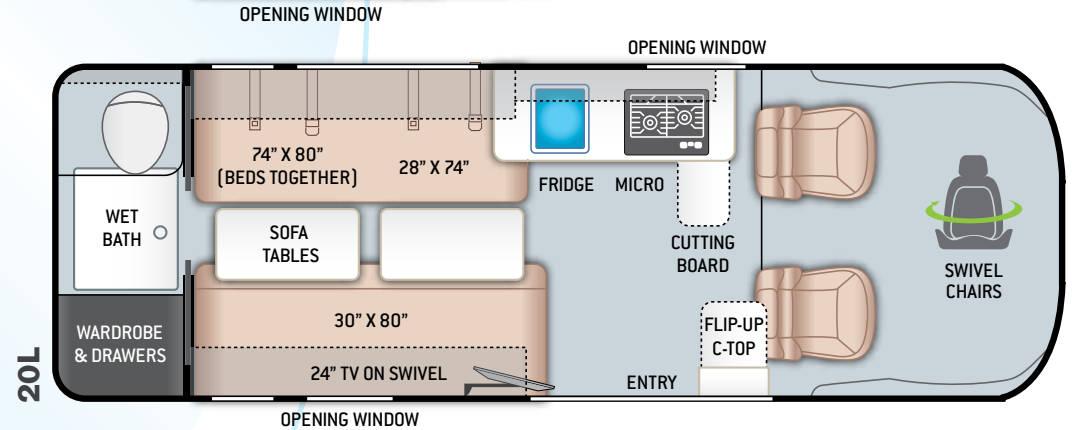

# TELLARO®

CHARCOAL

SILVER

WHITE

FLOORING

CABINERY

## CONSTRUCTION & EXTERIOR

- ◆ RAM ProMaster® 3500 Window Van, 280HP, 260 lb.-ft. Torque
- ◆ Thule® Lateral Arm Power Patio Awning with Integrated LED Lighting
- ◆ Thule® Roof Ladder and Roof Rack System
- ◆ Thule® Bike Rack on Rear Door
- ◆ Screen Door for Entryway
- ◆ Side Steps for Cab and Entry Doors
- ◆ 3,500-lb. Trailer Hitch with 4-pin Connector

## INTERIOR

- ◆ Residential Vinyl Flooring
- ◆ Metal Entry Grab Handle
- ◆ Soft Touch Vinyl Ceiling
- ◆ Two (2) Three-Point Seat Belts in Booth Dinette (20AT)
- ◆ Two (2) Lap Belts in Sofa (20KT & 20LT)
- ◆ Collapsible Dinette Table (20AT)
- ◆ Removable Table on Swing Arm (20KT)
- ◆ Removable Sofa Tables (20LT)
- ◆ Welformed Interior Wall Panels
- ◆ TecnoForm® S.p.A. Euro-Style Cabinet Doors
- ◆ LED Lighting
- ◆ Window Privacy Roller Shades
- ◆ Large Opening Side Windows
- ◆ Large Skylight in Living Area (20AT)

## ENTERTAINMENT

- ◆ 24" TV in the Living Area with Outdoor Viewing Capability
- ◆ Electronics Cabinet with HDMI Cable & USB Charging Ports Throughout
- ◆ Winegard® Connect™ 2.0 WiFi / 4G / Digital TV Antenna
- ◆ Cable TV Ready