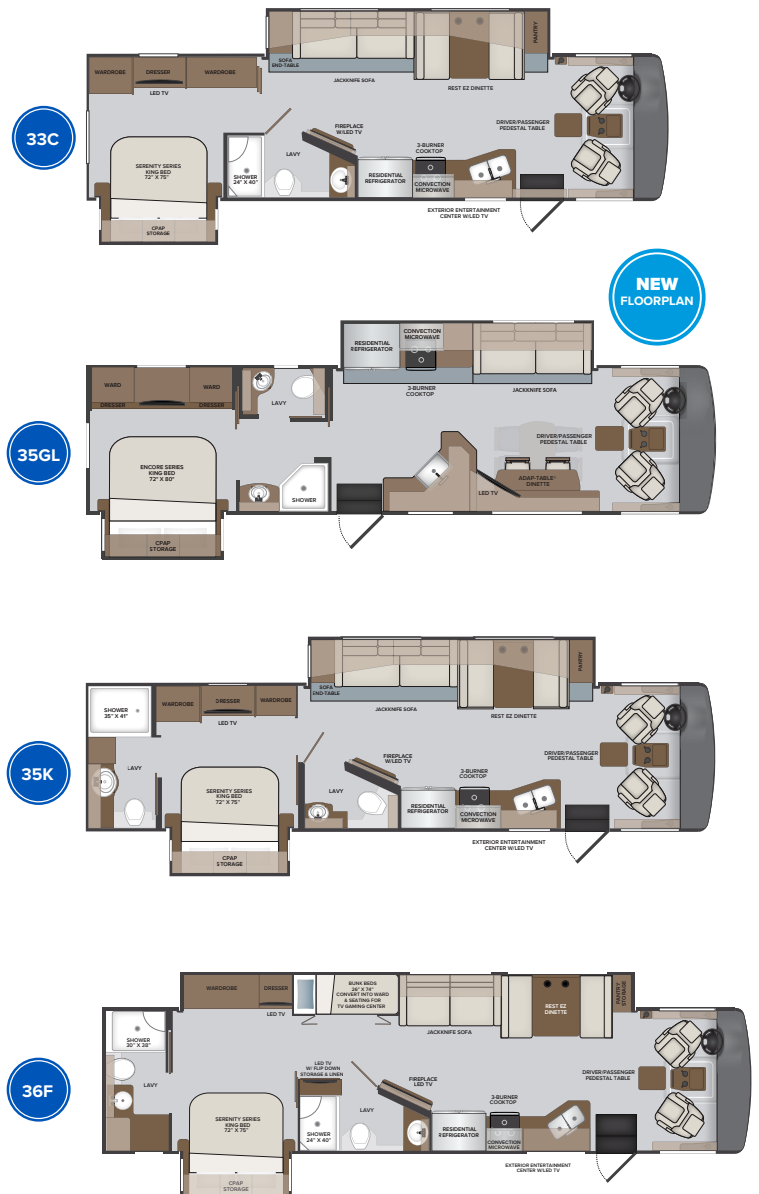

2023
MODEL YEAR

CLASS A GAS
VACATIONER

HR HOLIDAY RAMBLER
holidayrambler.com

33C | 35GL | 35K | 36F

TOP FEATURES

- Ford 7.3L V8. (350HP, 468ft.lb.)
- Power Platform foundation leading to a solid, safe, and stable ride.
- PowerLock system turning the entire cage into a solid unified structure.
- 100W solar panel std. with an optional upgrade to 300W.
- Wifi Ranger Std. may be upgraded to Wifi Ranger Sky Pro 4 to provide service while on the go. Also comes with Cell booster.
- 9" Adjustable; Capacitive Touch Screen Stereo; Apple Carplay™/Adroid Auto™; Built-In Bluetooth; SiriusXM-Ready (Requires Subscription); "Always On" Back-Up Camera; 2 USB Inputs; Two-Zone Speaker Control; Push-To-Talk Button To Access Smart Phone Assistant.
- MultiPlex house controls that can be controlled by your smart device or the digital display centrally located inside your unit.
- Hand laid Tarkett flooring. Full composite tile eliminating the worry of your tile cracking or swelling.
- 5.5kW Generator with auto gen start and 2000W inverter.
- Abundant exterior pass through storage w/durable rotocast lined compartment.
- Large holding tank capacities.
- MCD dual shades throughout - includes blackoutshade for privacy and cool interior.

VACATIONER

Shown in Dockside Graphics

AVAILABLE OPTIONS