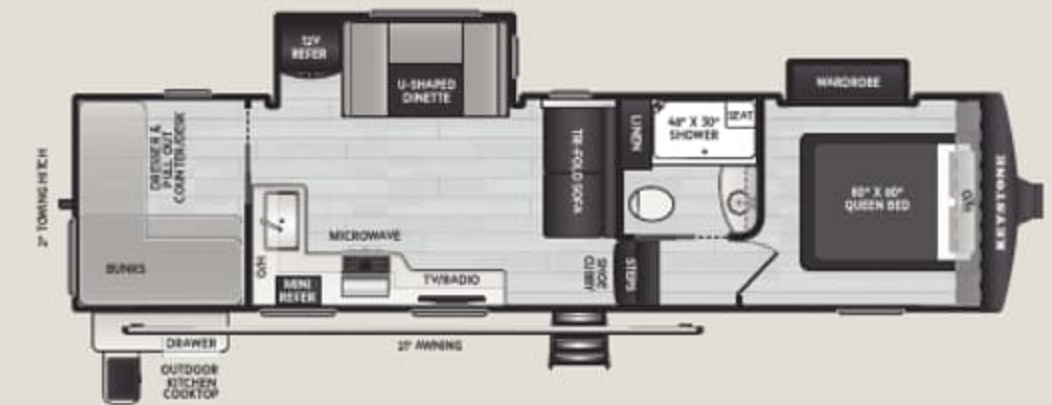

242SLMD | WEIGHT 8000 | LENGTH 28' 6"

260SLCL | WEIGHT 8410 | LENGTH 30' 10"

292SLRL | WEIGHT 9065 | LENGTH 33' 1"

294SLRD | WEIGHT 9065 | LENGTH 33' 1"

308SLBH | WEIGHT 8910 | LENGTH 34' 8"

STANDARD FEATURES & OPTIONS

INTERIOR

- ◆ NEW Elegant Two-Tone Interiors
- ◆ NEW Vinyl Roller Shades
- ◆ NEW High Watt Shower Light
- ◆ NEW Oxygenics® Shower Head and Hose
- ◆ NEW Wood Framed Window Trim
- ◆ Water Line Shut-Off Valves & Plumbing Fixtures
- ◆ HyperDeck™ Water-Resistant Floors
- ◆ Upgraded 35k BTU Furnace
- ◆ Fireplace w/ Additional 5.1k BTU Heating Element (*SELECT MODELS*)
- ◆ Tankless On-Demand Water Heater
- ◆ Coleman®-Mach® Quiet Series 15K BTU Air Conditioner, w/ Optional 13.5K A/C
- ◆ Soft-Close Cabinet Doors
- ◆ Extra Large, 12V Solar-Friendly Refrigerator
- ◆ Upgraded Residential-Size 60"x80" Queen Mattress
- ◆ Bedroom Wardrobe Slide

OPTIONS

- ◆ 2nd 13.5K BTU A/C
- ◆ Dual Pane Frameless Windows
- ◆ Freestanding Dinette with 4 Chairs IPO Booth Dinette (*SELECT MODELS*)
- ◆ Trifold Sofa IPO Theater Seats (242SLMD, 288SLBH)
- ◆ Factory Installed Slide Awnings
- ◆ SolarFlex™ Discover
- ◆ Dragonfly® Energy Lithium-Ion Batteries