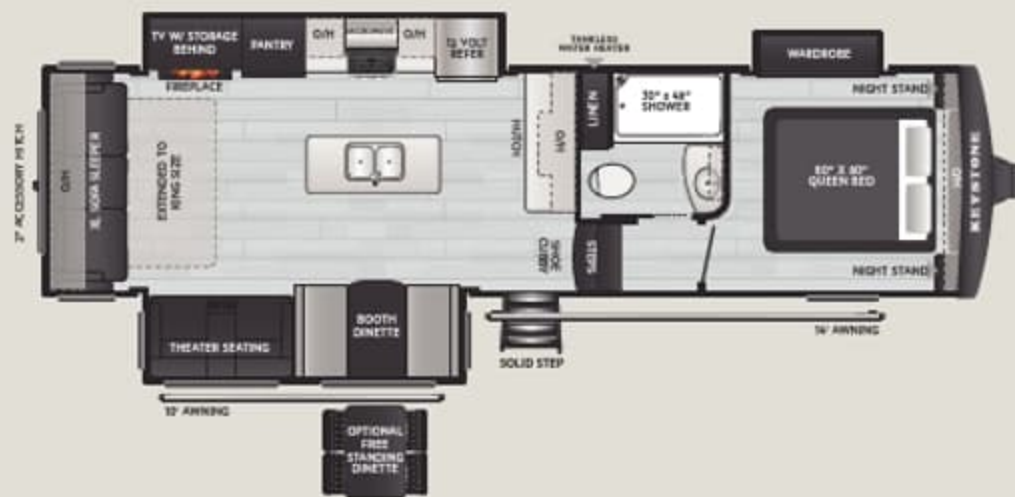

242SLMD | WEIGHT 8000 | LENGTH 28' 6"

260SLCL | WEIGHT 8410 | LENGTH 30' 10"

292SLRL | WEIGHT 9065 | LENGTH 33' 1"

294SLRD | WEIGHT 9065 | LENGTH 33' 1"

308SLBH | WEIGHT 8910 | LENGTH 34' 8"

STANDARD FEATURES & OPTIONS

INTERIOR

- ◆ NEW Elegant Two-Tone Interiors
- ◆ NEW Vinyl Roller Shades
- ◆ NEW High Watt Shower Light
- ◆ NEW Oxygenics® Shower Head and Hose
- ◆ NEW Wood Framed Window Trim
- ◆ Water Line Shut-Off Valves & Plumbing Fixtures
- ◆ HyperDeck™ Water-Resistant Floors
- ◆ Upgraded 35k BTU Furnace
- ◆ Fireplace w/ Additional 5.1k BTU Heating Element (*SELECT MODELS*)
- ◆ Tankless On-Demand Water Heater
- ◆ Coleman®-Mach® Quiet Series 15K BTU Air Conditioner, w/ Optional 13.5K A/C
- ◆ Soft-Close Cabinet Doors
- ◆ Extra Large, 12V Solar-Friendly Refrigerator
- ◆ Upgraded Residential-Size 60"x80" Queen Mattress
- ◆ Bedroom Wardrobe Slide

OPTIONS

- ◆ 2nd 13.5K BTU A/C
- ◆ Dual Pane Frameless Windows
- ◆ Freestanding Dinette with 4 Chairs IPO Booth Dinette (*SELECT MODELS*)
- ◆ Trifold Sofa IPO Theater Seats (242SLMD, 288SLBH)
- ◆ Factory Installed Slide Awnings
- ◆ SolarFlex™ Discover
- ◆ Dragonfly® Energy Lithium-Ion Batteries