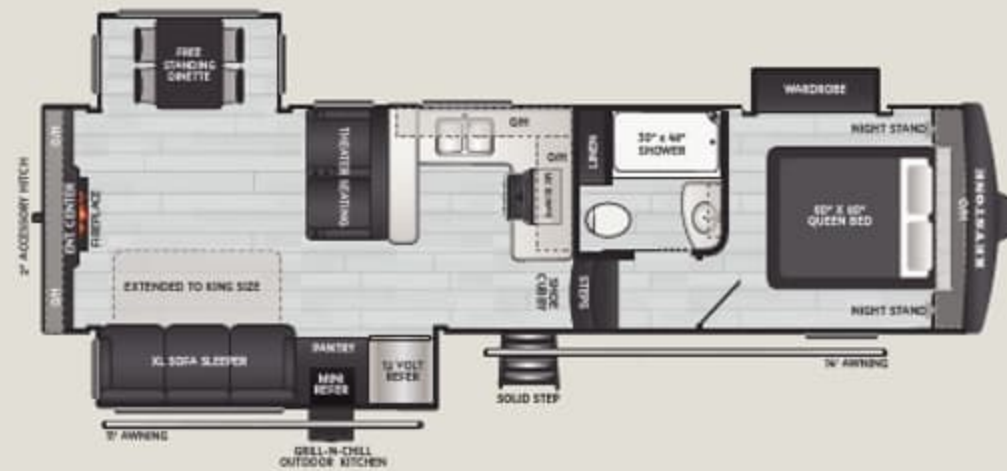

242SLMD | WEIGHT 8000 | LENGTH 28' 6"

260SLCL | WEIGHT 8410 | LENGTH 30' 10"

292SLRL | WEIGHT 9065 | LENGTH 33' 1"

294SLRD | WEIGHT 9065 | LENGTH 33' 1"

308SLBH | WEIGHT 8910 | LENGTH 34' 8"

STANDARD FEATURES & OPTIONS

INTERIOR

- ◆ NEW Elegant Two-Tone Interiors
- ◆ NEW Vinyl Roller Shades
- ◆ NEW High Watt Shower Light
- ◆ NEW Oxygenics® Shower Head and Hose
- ◆ NEW Wood Framed Window Trim
- ◆ Water Line Shut-Off Valves & Plumbing Fixtures
- ◆ HyperDeck™ Water-Resistant Floors
- ◆ Upgraded 35k BTU Furnace
- ◆ Fireplace w/ Additional 5.1k BTU Heating Element (*SELECT MODELS*)
- ◆ Tankless On-Demand Water Heater
- ◆ Coleman®-Mach® Quiet Series 15K BTU Air Conditioner, w/ Optional 13.5K A/C
- ◆ Soft-Close Cabinet Doors
- ◆ Extra Large, 12V Solar-Friendly Refrigerator
- ◆ Upgraded Residential-Size 60"x80" Queen Mattress
- ◆ Bedroom Wardrobe Slide

OPTIONS

- ◆ 2nd 13.5K BTU A/C
- ◆ Dual Pane Frameless Windows
- ◆ Freestanding Dinette with 4 Chairs IPO Booth Dinette (*SELECT MODELS*)
- ◆ Trifold Sofa IPO Theater Seats (242SLMD, 288SLBH)
- ◆ Factory Installed Slide Awnings
- ◆ SolarFlex™ Discover
- ◆ Dragonfly® Energy Lithium-Ion Batteries