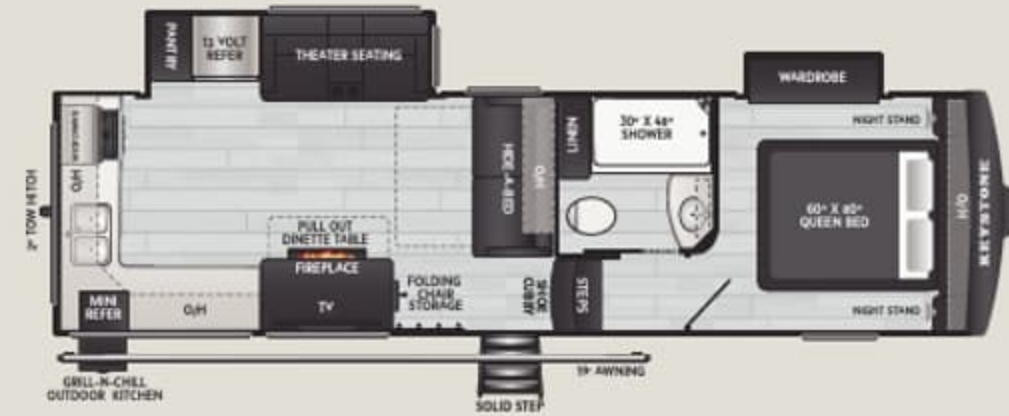

242SLMD | WEIGHT 8000 | LENGTH 28' 6"

260SLCL | WEIGHT 8410 | LENGTH 30' 10"

292SLRL | WEIGHT 9065 | LENGTH 33' 1"

294SLRD | WEIGHT 9065 | LENGTH 33' 1"

308SLBH | WEIGHT 8910 | LENGTH 34' 8"

STANDARD FEATURES & OPTIONS

INTERIOR

- ◆ NEW Elegant Two-Tone Interiors
- ◆ NEW Vinyl Roller Shades
- ◆ NEW High Watt Shower Light
- ◆ NEW Oxygenics® Shower Head and Hose
- ◆ NEW Wood Framed Window Trim
- ◆ Water Line Shut-Off Valves & Plumbing Fixtures
- ◆ HyperDeck™ Water-Resistant Floors
- ◆ Upgraded 35k BTU Furnace
- ◆ Fireplace w/ Additional 5.1k BTU Heating Element (*SELECT MODELS*)
- ◆ Tankless On-Demand Water Heater
- ◆ Coleman®-Mach® Quiet Series 15K BTU Air Conditioner, w/ Optional 13.5K A/C
- ◆ Soft-Close Cabinet Doors
- ◆ Extra Large, 12V Solar-Friendly Refrigerator
- ◆ Upgraded Residential-Size 60"x80" Queen Mattress
- ◆ Bedroom Wardrobe Slide

OPTIONS

- ◆ 2nd 13.5K BTU A/C
- ◆ Dual Pane Frameless Windows
- ◆ Freestanding Dinette with 4 Chairs IPO Booth Dinette (*SELECT MODELS*)
- ◆ Trifold Sofa IPO Theater Seats (242SLMD, 288SLBH)
- ◆ Factory Installed Slide Awnings
- ◆ SolarFlex™ Discover
- ◆ Dragonfly® Energy Lithium-Ion Batteries