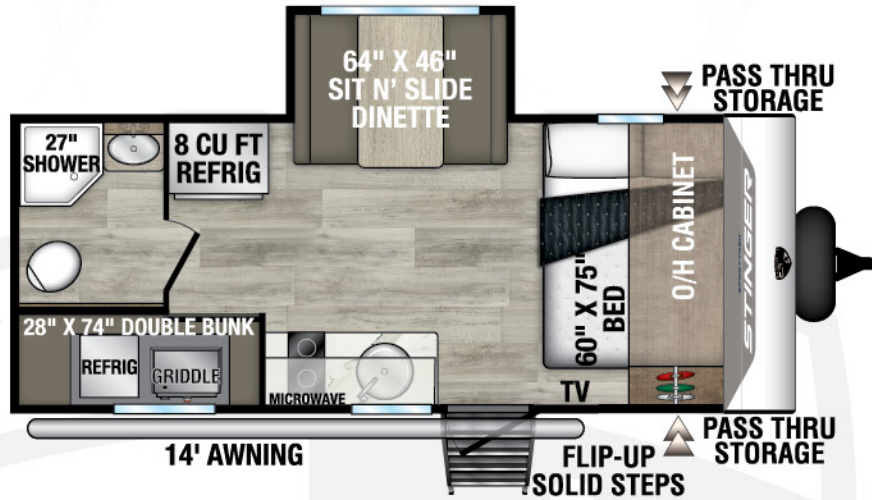

SPORTTREK STINGER

2026

Travel Trailers  Designed for Campers by Campers!

NEW

STS161VUD

UVW - 3,840
Exterior Length - 21' 11"
Sleeps - TBD

NEW

STS171VMK

UVW - TBD
Exterior Length - TBD
Sleeps - TBD

NEW

STS181VRK

UVW - TBD
Exterior Length - 23' 2"
Sleeps - TBD

2026 STINGER

NEW

STS192VRB

UVW – TBD

Exterior Length – 23' 3"

Sleeps – TBD

NEW

STS222VUD

UVW – 4,420

Exterior Length – 25'

Sleeps – TBD

NEW

STS232VRL

UVW – 5,100

Exterior Length – 27' 6"

Sleeps – TBD

985 N 900 W | Shipshewana, IN 46565 | www.venture-rv.com

Due to continual research and advances, manufacturer reserves the right to change specifications, design, price and equipment without notice, and assumes no responsibility for any error in this literature.