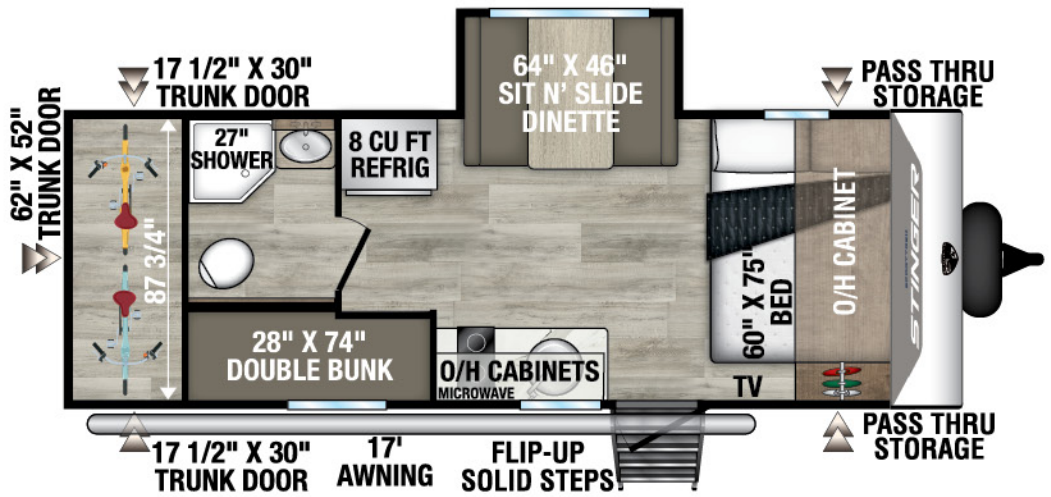

UVW - TBD
Exterior Length - TBD
Sleeps - TBD

NEW

STS181VRK

UVW - TBD
Exterior Length - 23' 2"
Sleeps - TBD

2026 STINGER

NEW

STS192VRB

UVW – TBD

Exterior Length – 23' 3"

Sleeps – TBD

NEW

STS222VUD

UVW – 4,420

Exterior Length – 25'

Sleeps – TBD

NEW

STS232VRL

UVW – 5,100

Exterior Length – 27' 6"

Sleeps – TBD

985 N 900 W | Shipshewana, IN 46565 | www.venture-rv.com

Due to continual research and advances, manufacturer reserves the right to change specifications, design, price and equipment without notice, and assumes no responsibility for any error in this literature.