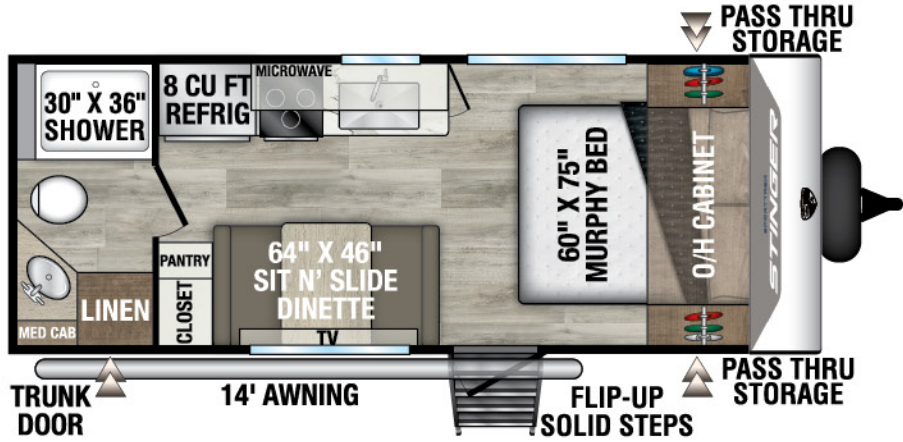

UVW - TBD
Exterior Length - TBD
Sleeps - TBD

NEW

STS181VRK

UVW - TBD
Exterior Length - 23' 2"
Sleeps - TBD

2026 STINGER

NEW

STS192VRB

UVW – TBD

Exterior Length – 23' 3"

Sleeps – TBD

NEW

STS222VUD

UVW – 4,420

Exterior Length – 25'

Sleeps – TBD

NEW

STS232VRL

UVW – 5,100

Exterior Length – 27' 6"

Sleeps – TBD

985 N 900 W | Shipshewana, IN 46565 | www.venture-rv.com

Due to continual research and advances, manufacturer reserves the right to change specifications, design, price and equipment without notice, and assumes no responsibility for any error in this literature.