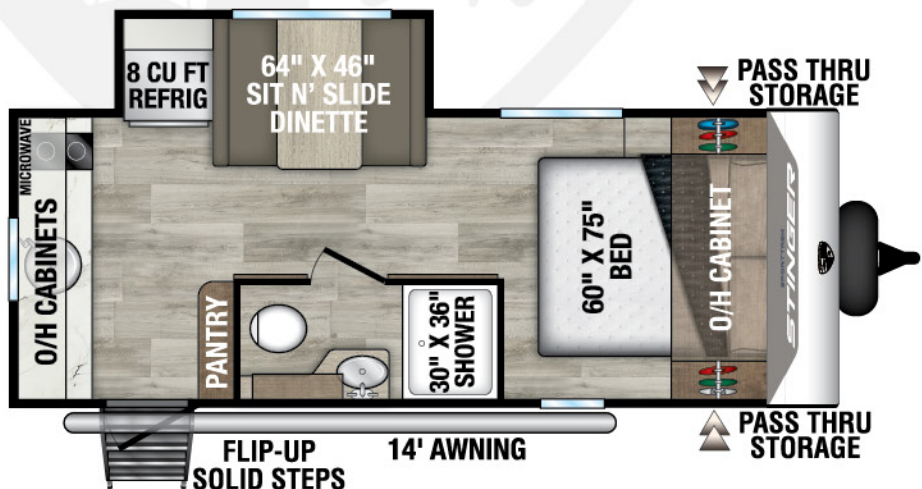

SPORTTREK STINGER

2026

Travel Trailers  Designed for Campers by Campers!

NEW

STS161VUD

UVW - 3,840
Exterior Length - 21' 11"
Sleeps - TBD

NEW

STS171VMK

UVW - TBD
Exterior Length - TBD
Sleeps - TBD

NEW

STS181VRK

UVW - TBD
Exterior Length - 23' 2"
Sleeps - TBD

2026 STINGER

NEW

STS192VRB

UVW – TBD

Exterior Length – 23' 3"

Sleeps – TBD

NEW

STS222VUD

UVW – 4,420

Exterior Length – 25'

Sleeps – TBD

NEW

STS232VRL

UVW – 5,100

Exterior Length – 27' 6"

Sleeps – TBD

985 N 900 W | Shipshewana, IN 46565 | www.venture-rv.com

Due to continual research and advances, manufacturer reserves the right to change specifications, design, price and equipment without notice, and assumes no responsibility for any error in this literature.