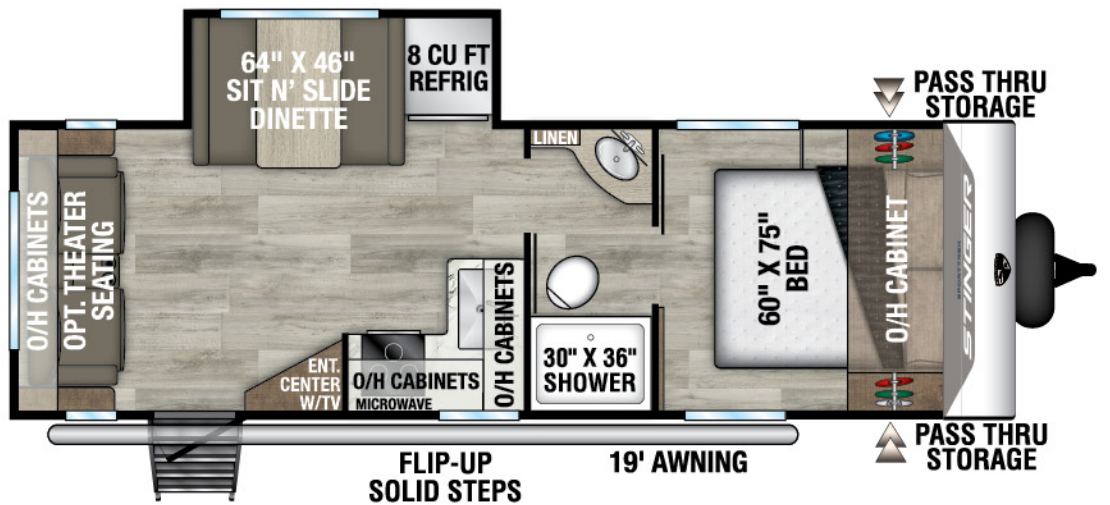

UVW - TBD
Exterior Length - TBD
Sleeps - TBD

NEW

STS181VRK

UVW - TBD
Exterior Length - 23' 2"
Sleeps - TBD

2026 STINGER

NEW

STS192VRB

UVW – TBD

Exterior Length – 23' 3"

Sleeps – TBD

NEW

STS222VUD

UVW – 4,420

Exterior Length – 25'

Sleeps – TBD

NEW

STS232VRL

UVW – 5,100

Exterior Length – 27' 6"

Sleeps – TBD

985 N 900 W | Shipshewana, IN 46565 | www.venture-rv.com

Due to continual research and advances, manufacturer reserves the right to change specifications, design, price and equipment without notice, and assumes no responsibility for any error in this literature.