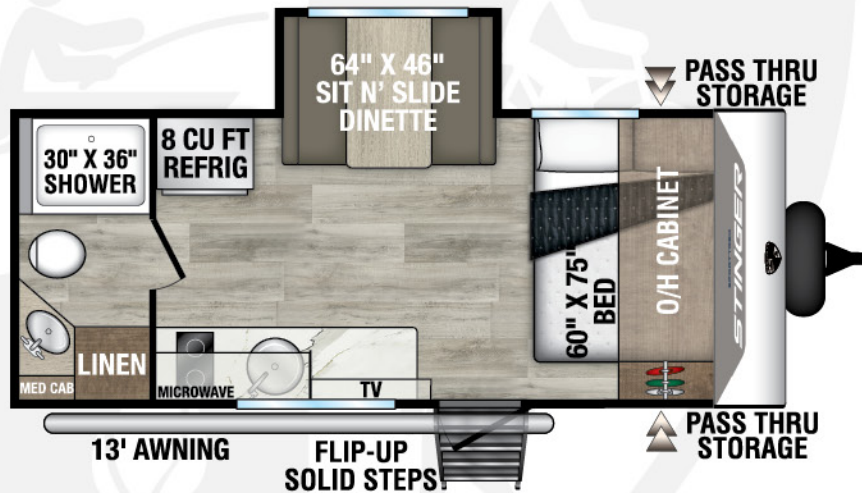

SPORTTREK STINGER

2026

Travel Trailers  Designed for Campers by Campers!

NEW

STS161VUD

UVW - 3,840
Exterior Length - 21' 11"
Sleeps - TBD

NEW

STS171VMK

UVW - TBD
Exterior Length - TBD
Sleeps - TBD

NEW

STS181VRK

UVW - TBD
Exterior Length - 23' 2"
Sleeps - TBD

2026 STINGER

NEW

STS192VRB

UVW – TBD

Exterior Length – 23' 3"

Sleeps – TBD

NEW

STS222VUD

UVW – 4,420

Exterior Length – 25'

Sleeps – TBD

NEW

STS232VRL

UVW – 5,100

Exterior Length – 27' 6"

Sleeps – TBD

985 N 900 W | Shipshewana, IN 46565 | www.venture-rv.com

Due to continual research and advances, manufacturer reserves the right to change specifications, design, price and equipment without notice, and assumes no responsibility for any error in this literature.