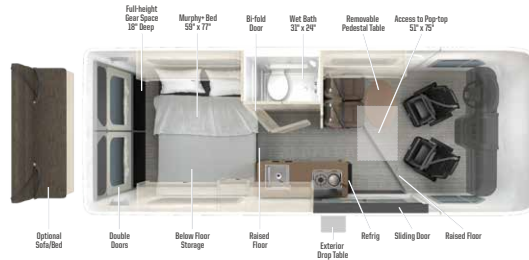

Core Solis Features

- **Compact Ram ProMaster® chassis** with a 3.6L gas engine and front wheel drive for nimble handling and proven reliability.
- **Flexible layouts with sleeping for up to four** including multifunctional dinettes, and available pop-top lofts.
- **Complete galley** including a 2-burner range top, stainless-steel sink, and 12V compressor refrigerator for real cooking on the road.
- **Wet bath with cassette toilet** doubles as a gear rinse station, keeping the interior clean and functional.
- **Standard 190W solar panel and optional generator upgrade** to support off-grid power for climate control, cooking, and daily essentials. (Available on all floorplans)
- **20-gallon fresh water tank with Truma Combi® Eco heating** provides hot water and all-season comfort.

FLOORPLANS

Note: Floorplans are representations only and are subject to change. Please contact your Winnebago dealer for more information.

36A

59PX

59P

DECOR

COCOA BEAN

WEIGHTS & MEASURES	SOLIS POCKET		SOLIS	
	36A	59PX	59P	
Length	17'10"	21'	19'9"	
Exterior Height	9'5"	9'5"	9'5"	
Exterior Width	6'9"	6'9"	6'9"	
Interior Height	6'3"	6'3"	6'3"	
Interior Width	6'2"	6'2"	6'2"	
Freshwater Tank Capacity (gal.)	20	20	20	
Water Heater Capacity (gal.)	NA	2.6	2.6	
Cassette Toilet Capacity (gal.)	3.2	4.5	4.5	
Holding Tank Capacity - Gray (gal.)	20	30	30	
LP Capacity (lbs.)	20	25	25	
Fuel Capacity (gal.)	24	24	24	
GCWR (lbs.)	12,000	12,000	12,000	
GVWR (lbs.)	8,900	9,350	8,900	
GAWR - Front (lbs.)	4,629	4,629	4,629	
GAWR - Rear (lbs.)	5,291	5,291	5,291	
Wheelbase	136"	159"*	159"	
Sleeps	3	4	4	