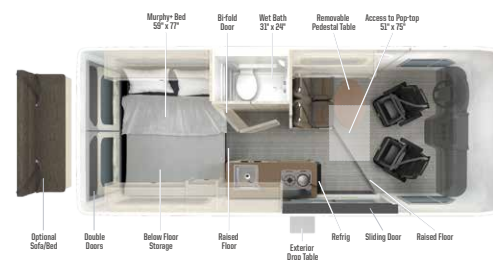

Core Solis Features

- **Compact Ram ProMaster® chassis** with a 3.6L gas engine and front wheel drive for nimble handling and proven reliability.
- **Flexible layouts with sleeping for up to four** including multifunctional dinettes, and available pop-top lofts.
- **Complete galley** including a 2-burner range top, stainless-steel sink, and 12V compressor refrigerator for real cooking on the road.
- **Wet bath with cassette toilet** doubles as a gear rinse station, keeping the interior clean and functional.
- **Standard 190W solar panel and optional generator upgrade** to support off-grid power for climate control, cooking, and daily essentials. (Available on all floorplans)
- **20-gallon fresh water tank with Truma Combi® Eco heating** provides hot water and all-season comfort.

FLOORPLANS

Note: Floorplans are representations only and are subject to change. Please contact your Winnebago dealer for more information.

36A

59PX

59P

DECOR

COCOA BEAN

WEIGHTS & MEASURES	SOLIS POCKET		SOLIS	
	36A	59PX	59P	
Length	17'10"	21'	19'9"	
Exterior Height	9'5"	9'5"	9'5"	
Exterior Width	6'9"	6'9"	6'9"	
Interior Height	6'3"	6'3"	6'3"	
Interior Width	6'2"	6'2"	6'2"	
Freshwater Tank Capacity (gal.)	20	20	20	
Water Heater Capacity (gal.)	NA	2.6	2.6	
Cassette Toilet Capacity (gal.)	3.2	4.5	4.5	
Holding Tank Capacity - Gray (gal.)	20	30	30	
LP Capacity (lbs.)	20	25	25	
Fuel Capacity (gal.)	24	24	24	
GCWR (lbs.)	12,000	12,000	12,000	
GVWR (lbs.)	8,900	9,350	8,900	
GAWR - Front (lbs.)	4,629	4,629	4,629	
GAWR - Rear (lbs.)	5,291	5,291	5,291	
Wheelbase	136"	159"*	159"	
Sleeps	3	4	4	