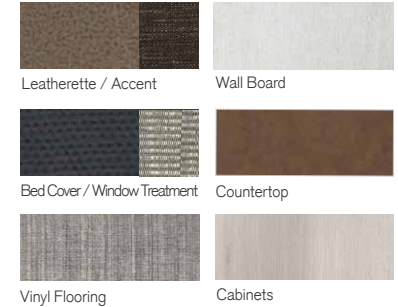

DECOR

COCOA BEAN

WEIGHTS & MEASURES	SOLIS POCKET		SOLIS	
	36A	59PX	59P	
Length	17'10"	21'	19'9"	
Exterior Height	9'5"	9'5"	9'5"	
Exterior Width	6'9"	6'9"	6'9"	
Interior Height	6'3"	6'3"	6'3"	
Interior Width	6'2"	6'2"	6'2"	
Freshwater Tank Capacity (gal.)	20	20	20	
Water Heater Capacity (gal.)	NA	2.6	2.6	
Cassette Toilet Capacity (gal.)	3.2	4.5	4.5	
Holding Tank Capacity - Gray (gal.)	20	30	30	
LP Capacity (lbs.)	20	25	25	
Fuel Capacity (gal.)	24	24	24	
GCWR (lbs.)	12,000	12,000	12,000	
GVWR (lbs.)	8,900	9,350	8,900	
GAWR - Front (lbs.)	4,629	4,629	4,629	
GAWR - Rear (lbs.)	5,291	5,291	5,291	
Wheelbase	136"	159"*	159"	
Sleeps	3	4	4	

*Extended wheelbase

Winnebago's® continuing program of product improvement makes specifications, equipment, model availability, and prices subject to change without notice. Published content reflects the most current product information at the time of printing. Please consult your Winnebago dealer for individual coach features and specifications.