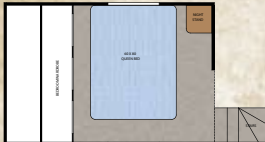

### Model 381B

Chassis	Ford	Fresh	75 gal.
Engine	6.8V10	Grey	50 gal.
Fuel	75	Black	50 gal.
GVWR	24,000	LP Gas Tank	85 lbs.
Length	40'-1"	Furnace (BTU's)	40,000 / 25,000
Width	100"	A/C Front/Rear (BTU's)	13,500 / 13,500
Height w/AC	13'-0"	Water Heater w/DSI	10 gal.
Interior Height	84"		
Wheelbase	252"		