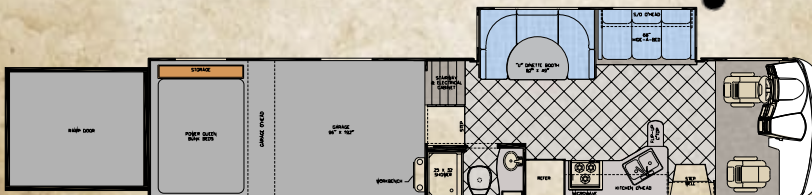

Model 3916B

Chassis	Ford	Fresh	70 gal.
Engine	6.8V10	Grey	50 gal.
Fuel	75	Black	50 gal.
GVWR	24,000	LP Gas Tank	85 lbs.
Length	39'-6"	Furnace (BTU's)	40,000 / 25,000
Width	100"	A/C Front/Rear (BTU's)	13,500 / 13,500
Height w/AC	12'-0"	Water Heater w/DSI	10 gal.
Interior Height	84"		
Wheelbase	250"