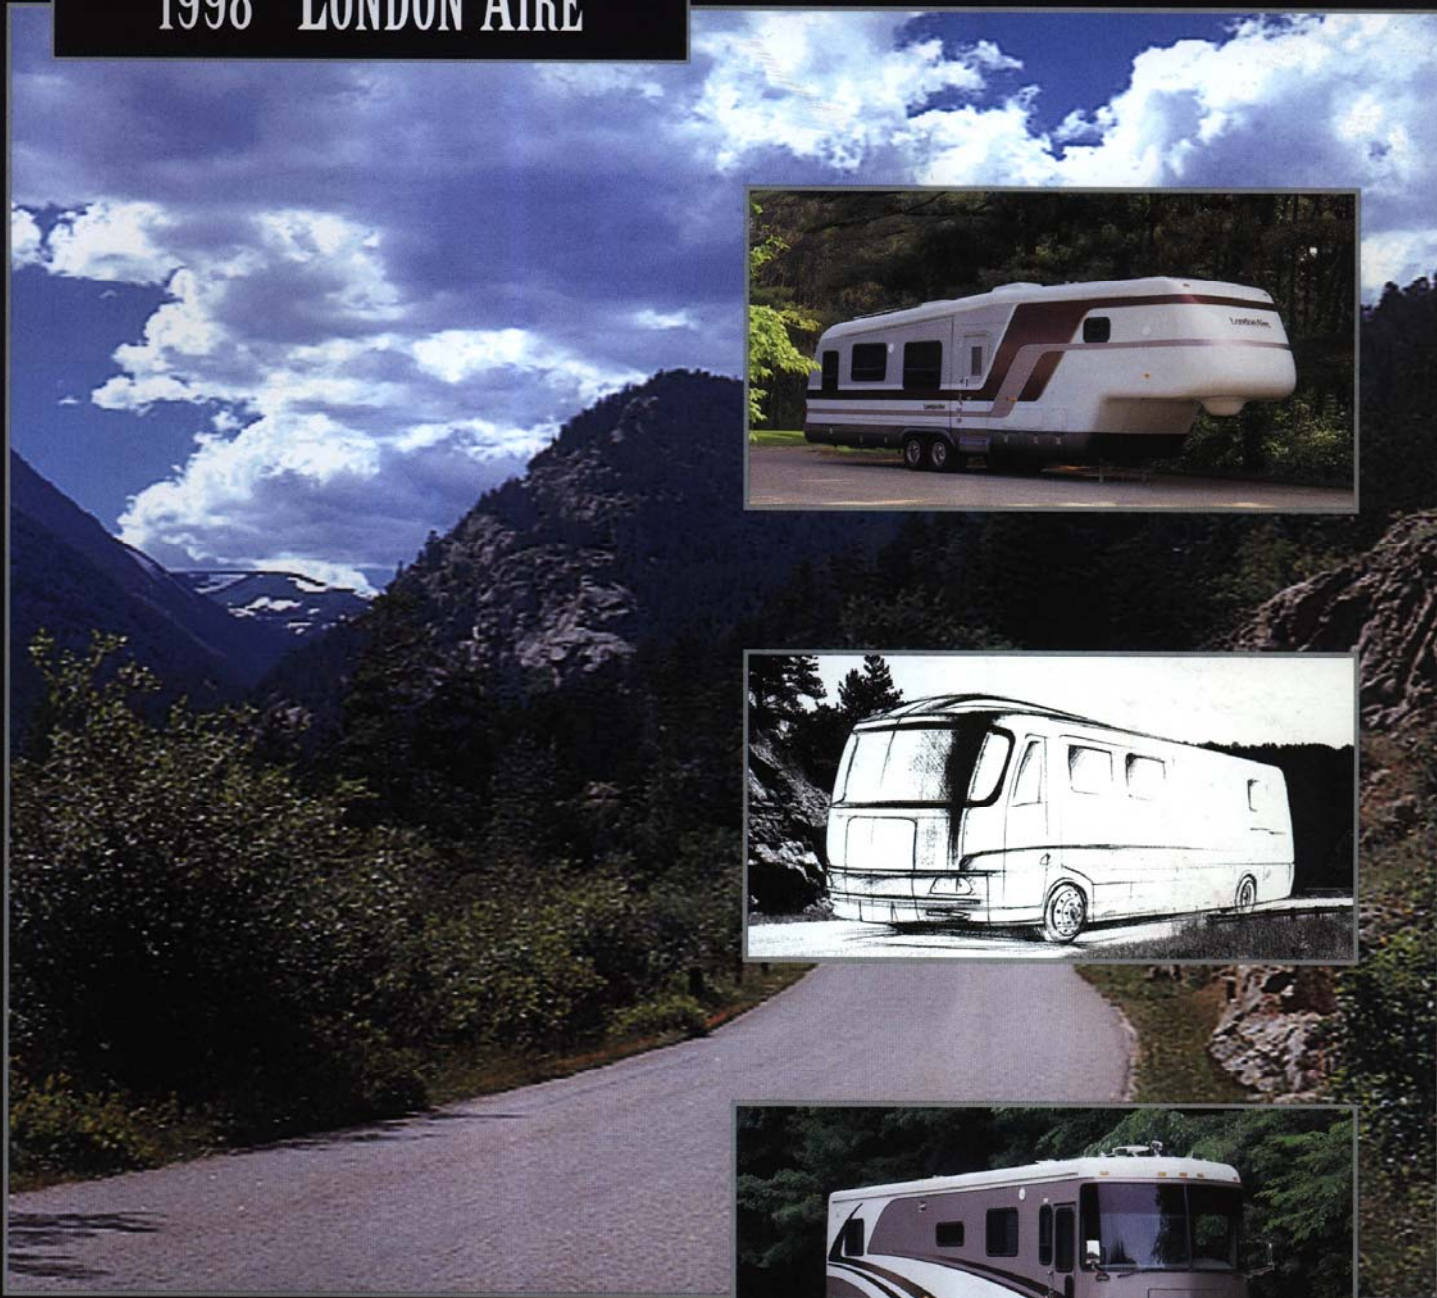

1998 LONDON AIRE

By NEWMAR

FIFTH WHEEL • DIESEL PUSHER • LUXURY COACH • FIFTH WHEEL • DIESEL PUSHER • LUXURY COACH • FIFTH WHEEL • DIESEL PUSHER