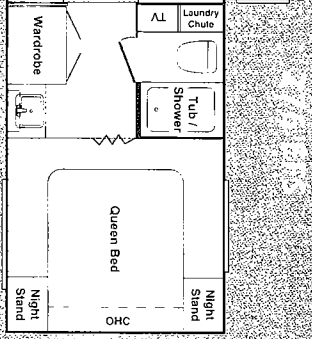

...a perfect balance of rustic elegance and contemporary class!

Cougar's mid-profile design allows more stand-up room in both the bedroom and bathroom.

You'll recognize the care which guided Cougar's kitchen designers. There's incredible storage space in the solid wood cabinetry, for example. Appliances like the 22-inch oven, large microwave, and wood-pannelled, double-door refrigerator add to the residential quality and convenience. The high-arch faucet and deep double-bowl sink, surrounded by ample countertops, complete the picture of an ideal kitchen.

- Fiberglass Exterior
- 2" Thick Urethane
- Lite-Weight Aluminum Framed Construction, Low Profile for Road Security
- Crowned Rubber Roof with Ducted Air Conditioning
- An Amazing 56 Cubic Feet of Pass-through Storage
- Roomy Overhead Cabinets in Slide Room