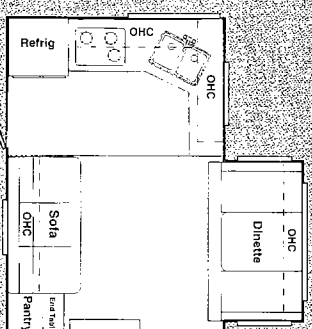

...a perfect balance of rustic elegance and contemporary class!

Cougar's mid-profile design allows more stand-up room in both the bedroom and bathroom.

You'll recognize the care which guided Cougar's kitchen designers. There's incredible storage space in the solid wood cabinetry, for example. Appliances like the 22-inch oven, large microwave, and wood-pannelled, double-door refrigerator add to the residential quality and convenience. The high-arch faucet and deep double-bowl sink, surrounded by ample countertops, complete the picture of an ideal kitchen.

- Fiberglass Exterior
- 2" Thick Urethane
- Lite-Weight Aluminum Framed Construction, Low Profile for Road Security
- Crowned Rubber Roof with Ducted Air Conditioning
- An Amazing 56 Cubic Feet of Pass-through Storage
- Roomy Overhead Cabinets in Slide Room