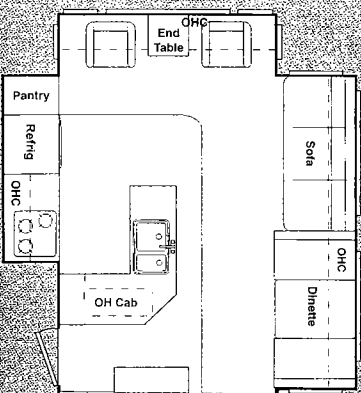

YOU'LL BE AMAZED AT COUGAR'S VALUE

CHOOSE ANY FLOOR PLAN, COUGAR TOWS WITH EASE