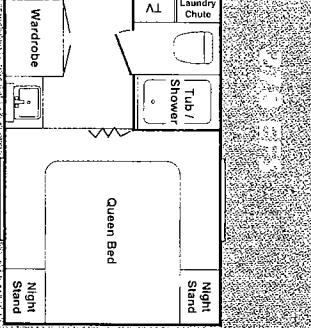

YOU'LL BE AMAZED AT COUGAR'S VALUE

CHOOSE ANY FLOOR PLAN, COUGAR TOWS WITH EASE