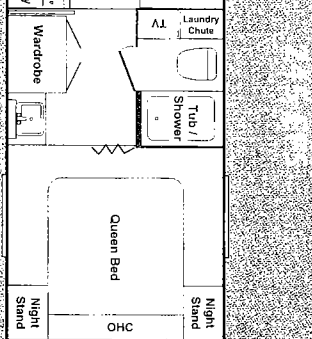

...a perfect balance of rustic elegance and contemporary class!

Cougar's mid-profile design allows more stand-up room in both the bedroom and bathroom.

You'll recognize the care which guided Cougar's kitchen designers. There's incredible storage space in the solid wood cabinetry, for example. Appliances like the 22-inch oven, large microwave, and wood-pannelled, double-door refrigerator add to the residential quality and convenience. The high-arch faucet and deep double-bowl sink, surrounded by ample countertops, complete the picture of an ideal kitchen.

- Fiberglass Exterior
- 2" Thick Urethane
- Lite-Weight Aluminum Framed Construction, Low Profile for Road Security
- Crowned Rubber Roof with Ducted Air Conditioning
- An Amazing 56 Cubic Feet of Pass-through Storage
- Roomy Overhead Cabinets in Slide Room