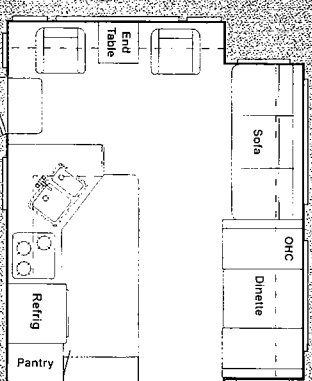

...a perfect balance of rustic elegance and contemporary class!

Cougar's mid-profile design allows more stand-up room in both the bedroom and bathroom.

You'll recognize the care which guided Cougar's kitchen designers. There's incredible storage space in the solid wood cabinetry, for example. Appliances like the 22-inch oven, large microwave, and wood-pannelled, double-door refrigerator add to the residential quality and convenience. The high-arch faucet and deep double-bowl sink, surrounded by ample countertops, complete the picture of an ideal kitchen.

- Fiberglass Exterior
- 2" Thick Urethane
- Lite-Weight Aluminum Framed Construction, Low Profile for Road Security
- Crowned Rubber Roof with Ducted Air Conditioning
- An Amazing 56 Cubic Feet of Pass-through Storage
- Roomy Overhead Cabinets in Slide Room