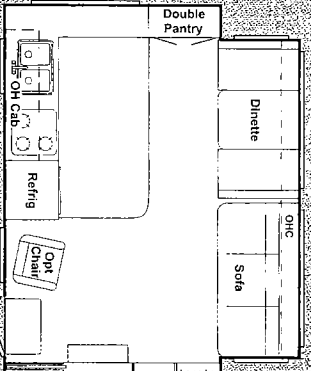

YOU'LL BE AMAZED AT COUGAR'S VALUE

CHOOSE ANY FLOOR PLAN, COUGAR TOWS WITH EASE