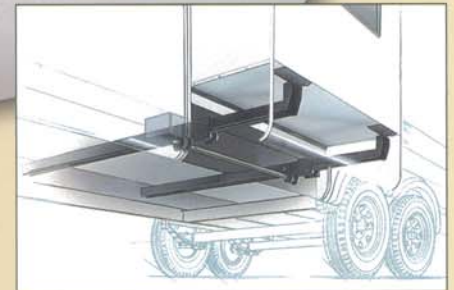

Enjoy wide-open spaces, outside and in. Jayco's PowerDrive™ slideout expands your living space by simply pushing a button. A strong 12" stacked tubular steel frame allows Jayco to utilize the flush-floor slideout system and gives you 6'3" of headroom. Our PowerDrive mechanism consists of a rack-and-pinion drive, low-friction gearing and high-torque electric motor that uses only 10 amps, so it won't wear down your battery.