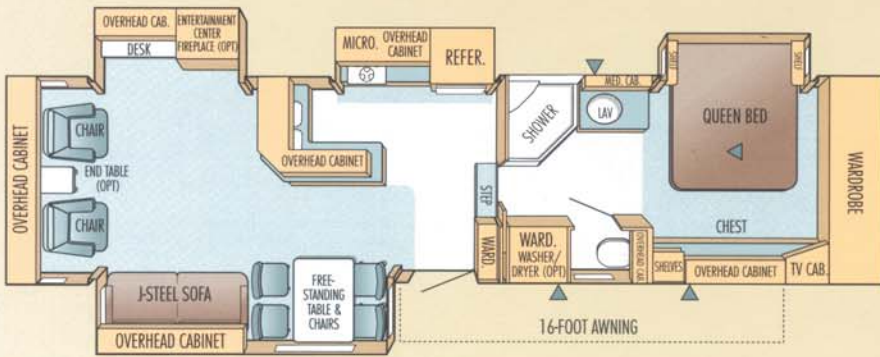

2004 Floorplans

3110 RLS

3610 RLTS

3710 RLTS

3780 RLQS

3880 RDTs

Legacy Customer Value Package

1. Deluxe pillow-top mattress
2. Magazine rack
3. Built-in water purifier
4. Aluminum rims (shown here with E-Z Lube® axles – a standard feature)
5. Wall-mounted telephone (12V cellular outlet also included)
6. Wall-mounted 1,500-watt bathroom hair dryer
7. Rechargeable flashlight
8. Oversized entrance door exterior folding grab handle
9. Fantastic® bathroom attic fan
10. Built-in floor safe
11. Panasonic® home theater system with component stereo, five-disc CD/DVD player and tuner with remote, five-speaker surround sound and "cube" speakers for superior sound, Dolby® noise reduction and optional 24" flat-screen TV with VCR and pull-out swivel base.
12. Wet/dry, wall-mounted, hand-held vacuum