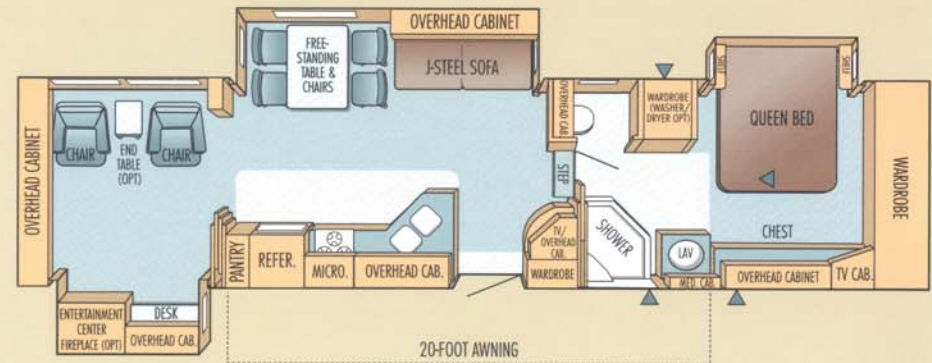

2004 Floorplans

3110 RLS

3610 RLTS

3710 RLTS

3780 RLQS

3880 RDTs

Legacy Customer Value Package

1. Deluxe pillow-top mattress
2. Magazine rack
3. Built-in water purifier
4. Aluminum rims (shown here with E-Z Lube® axles – a standard feature)
5. Wall-mounted telephone (12V cellular outlet also included)
6. Wall-mounted 1,500-watt bathroom hair dryer
7. Rechargeable flashlight
8. Oversized entrance door exterior folding grab handle
9. Fantastic® bathroom attic fan
10. Built-in floor safe
11. Panasonic® home theater system with component stereo, five-disc CD/DVD player and tuner with remote, five-speaker surround sound and "cube" speakers for superior sound, Dolby® noise reduction and optional 24" flat-screen TV with VCR and pull-out swivel base.
12. Wet/dry, wall-mounted, hand-held vacuum