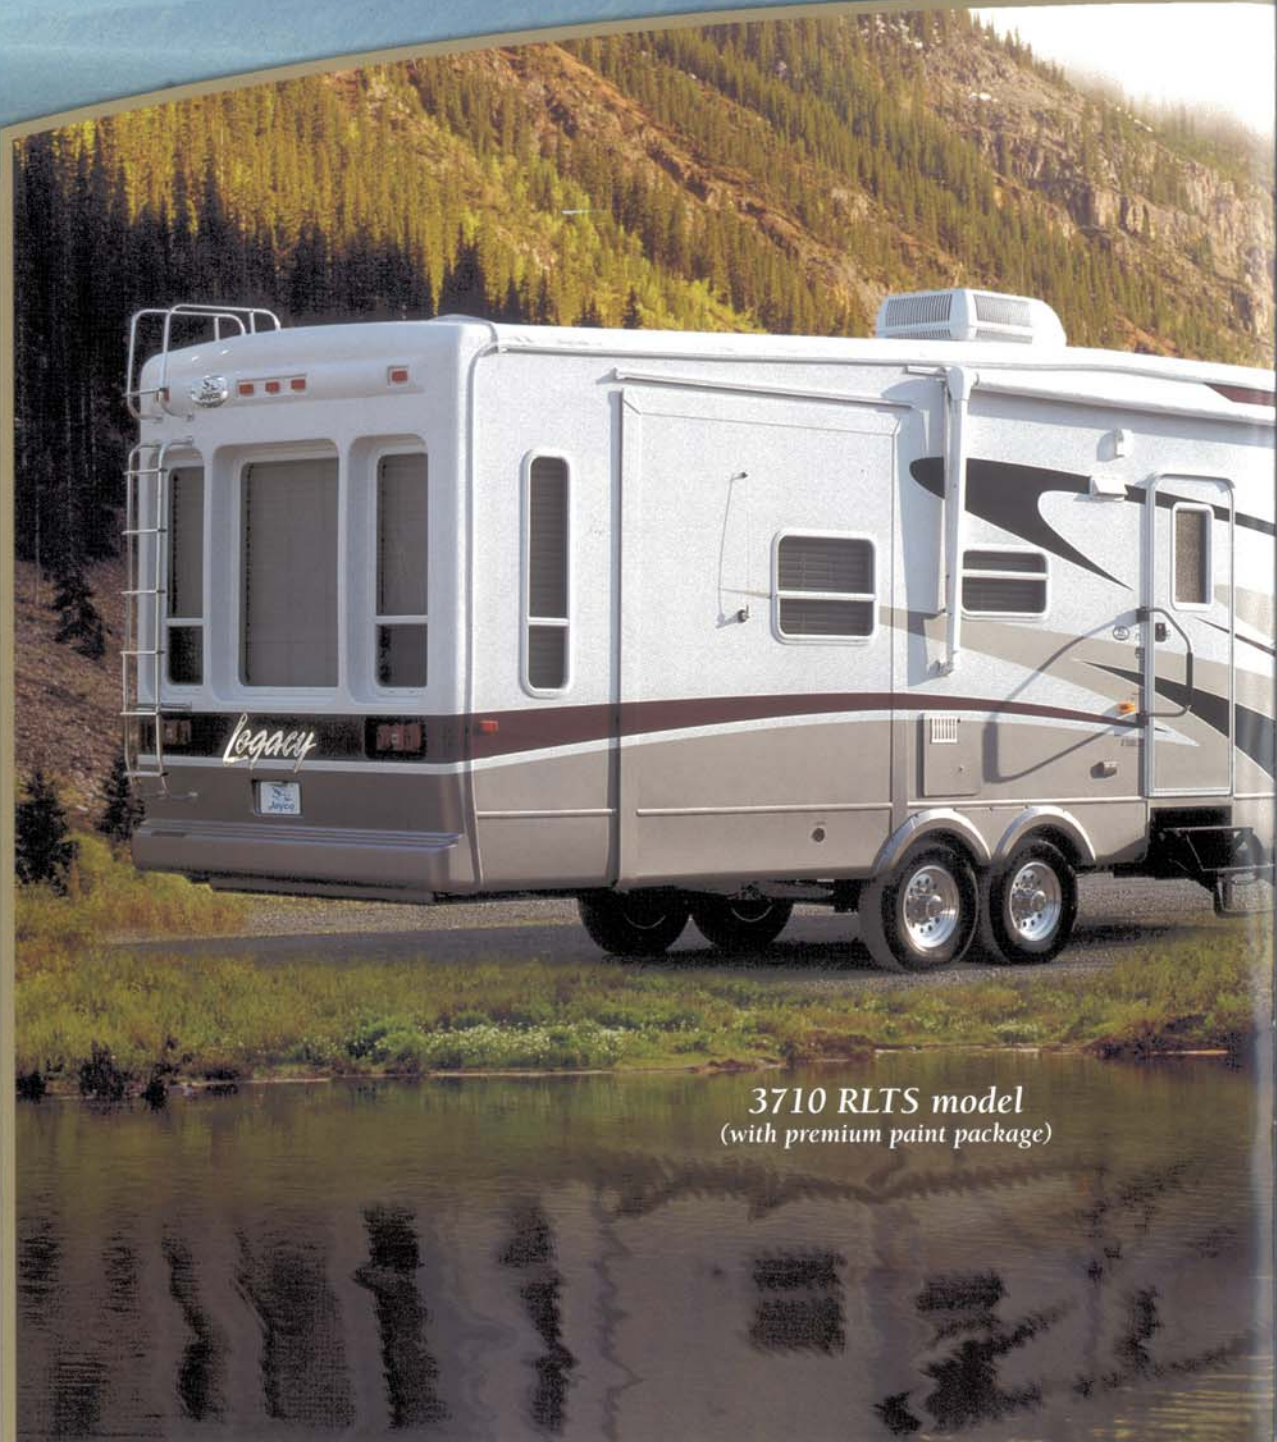

3710 RLTS model
(with premium paint package)