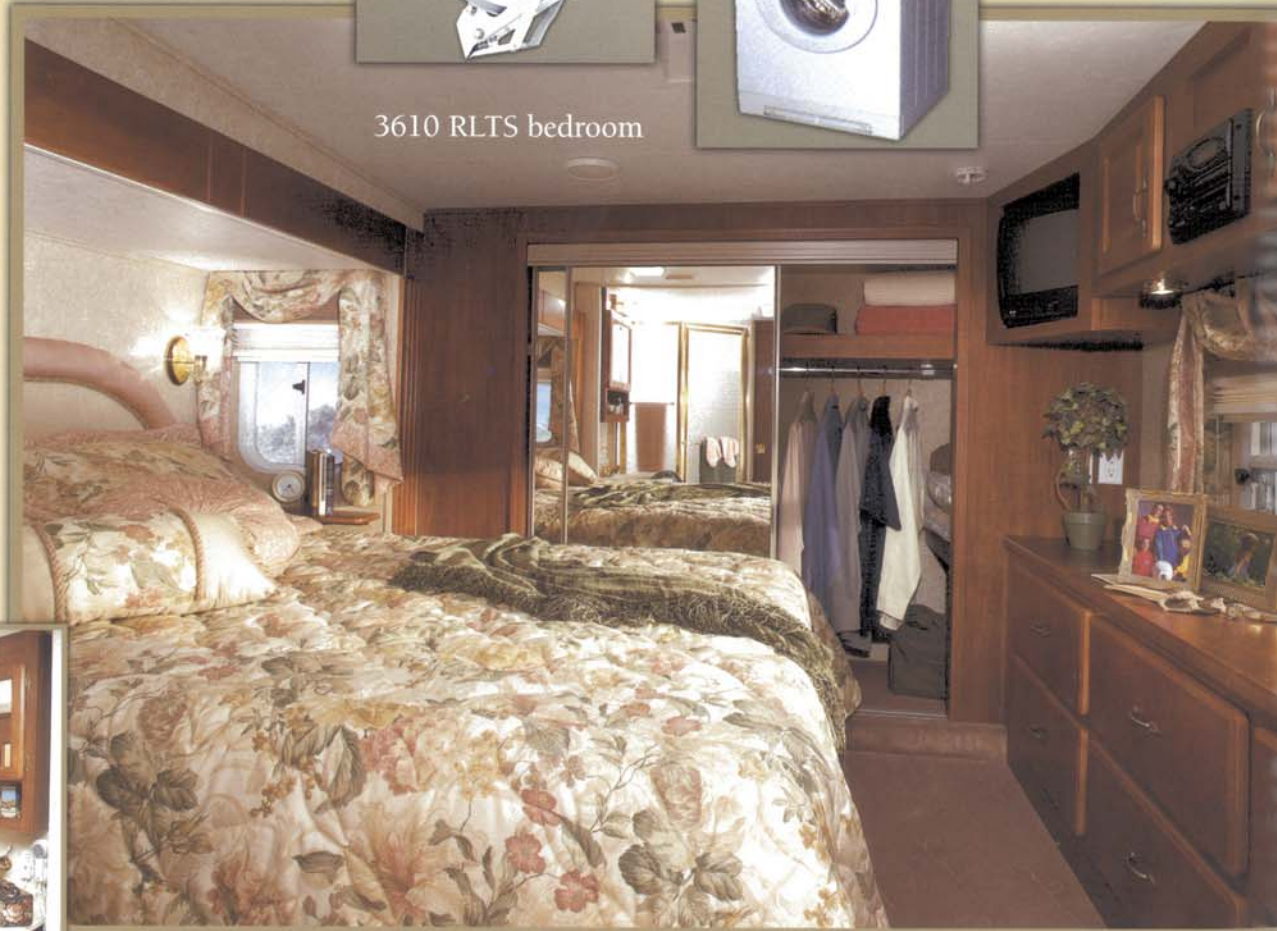

The large wardrobes in the Legacy® lets you bring all of your favorite clothes — including that lucky fishing shirt. (Wardrobe in 3710 RLTS shown here.)

Legacy's plush bedroom makes a perfect end to the perfect day. The under-bed storage is easy to access by raising the bed on struts. Large dressing mirrors and optional stereo add convenience.

Stay connected with the optional satellite dish with Winegard® 2000 S™ digital elevation sensor that makes alignment simple.

3610 RLTS bedroom

The optional laundry area (select models) with vented, stackable washer/dryer makes laundry convenient and quick, just like home.