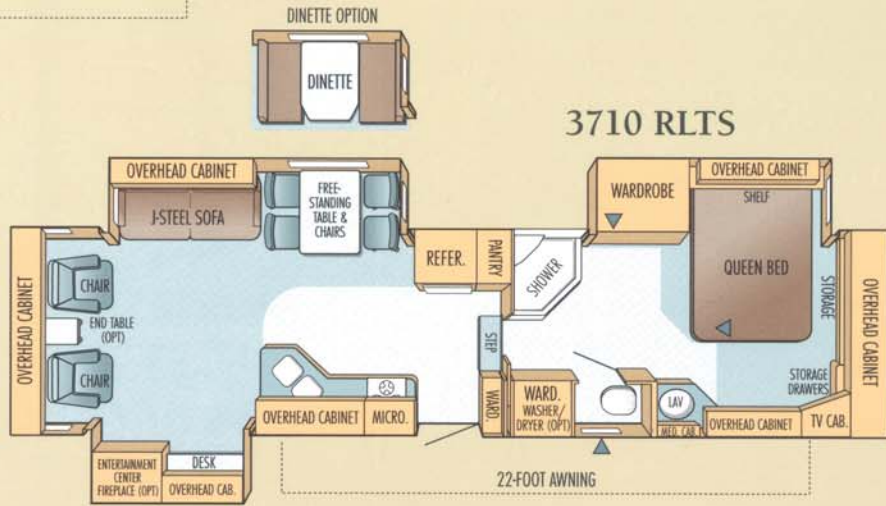

2004 Floorplans

3710 RLTS