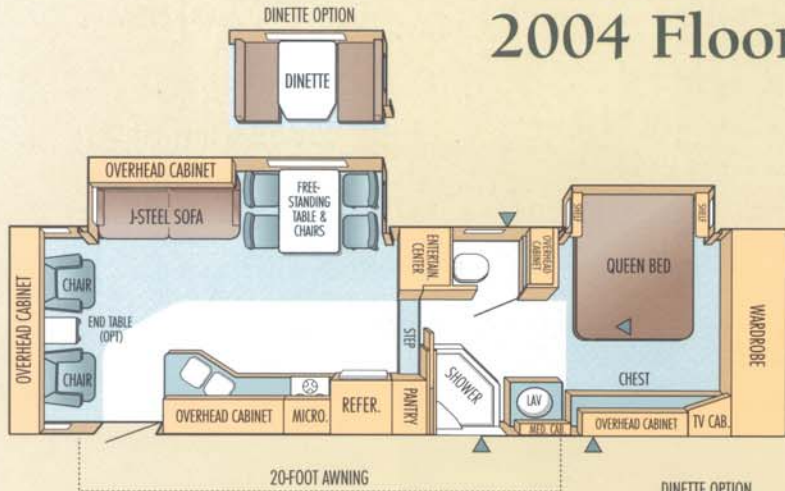

2004 Floorplans

3110 RLS