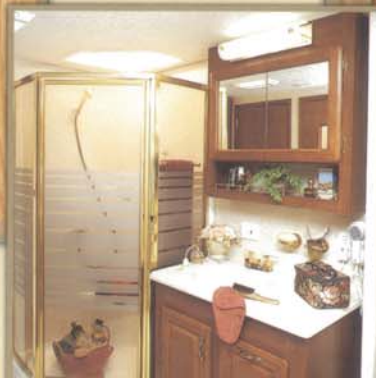

Enjoy the spacious bathroom medicine cabinet with a wood-framed mirror and our exclusive J-Stone™ laminate countertops.