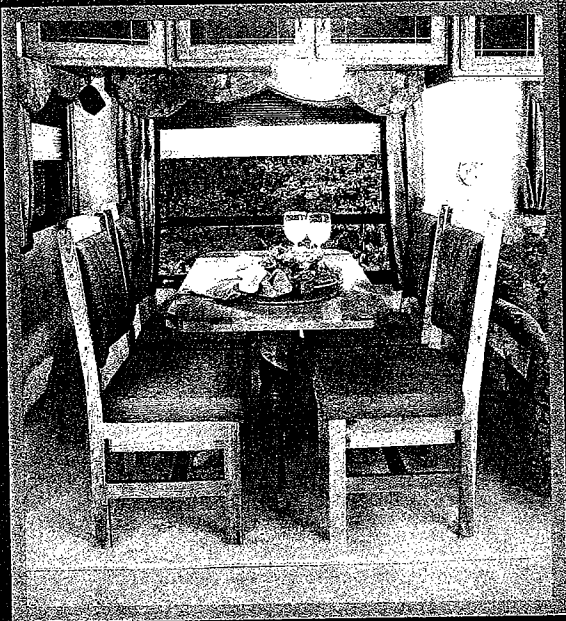

Montana

"Built by People who know RVing"

Montana's 3670 RL floor plan is the most open of all our interiors. Shown above in the elegant Spruce décor, the 3670 RL glows with a traditional, yet spacious atmosphere. Extra tall recliners provide you with the perfect place to chat, watch television or take a little snooze. The "Spacemaker" free-standing dinette, shown at left, features a tabletop which slides forward and back on either side so it is easier to enter and leave the dining area. The elegant, single-pedestal design allows ample leg room under the table. You'll find plenty of additional storage under the hinged seat cushions. Upon close observation, you will recognize the quality of this American-made dinette ensemble to be truly premium.