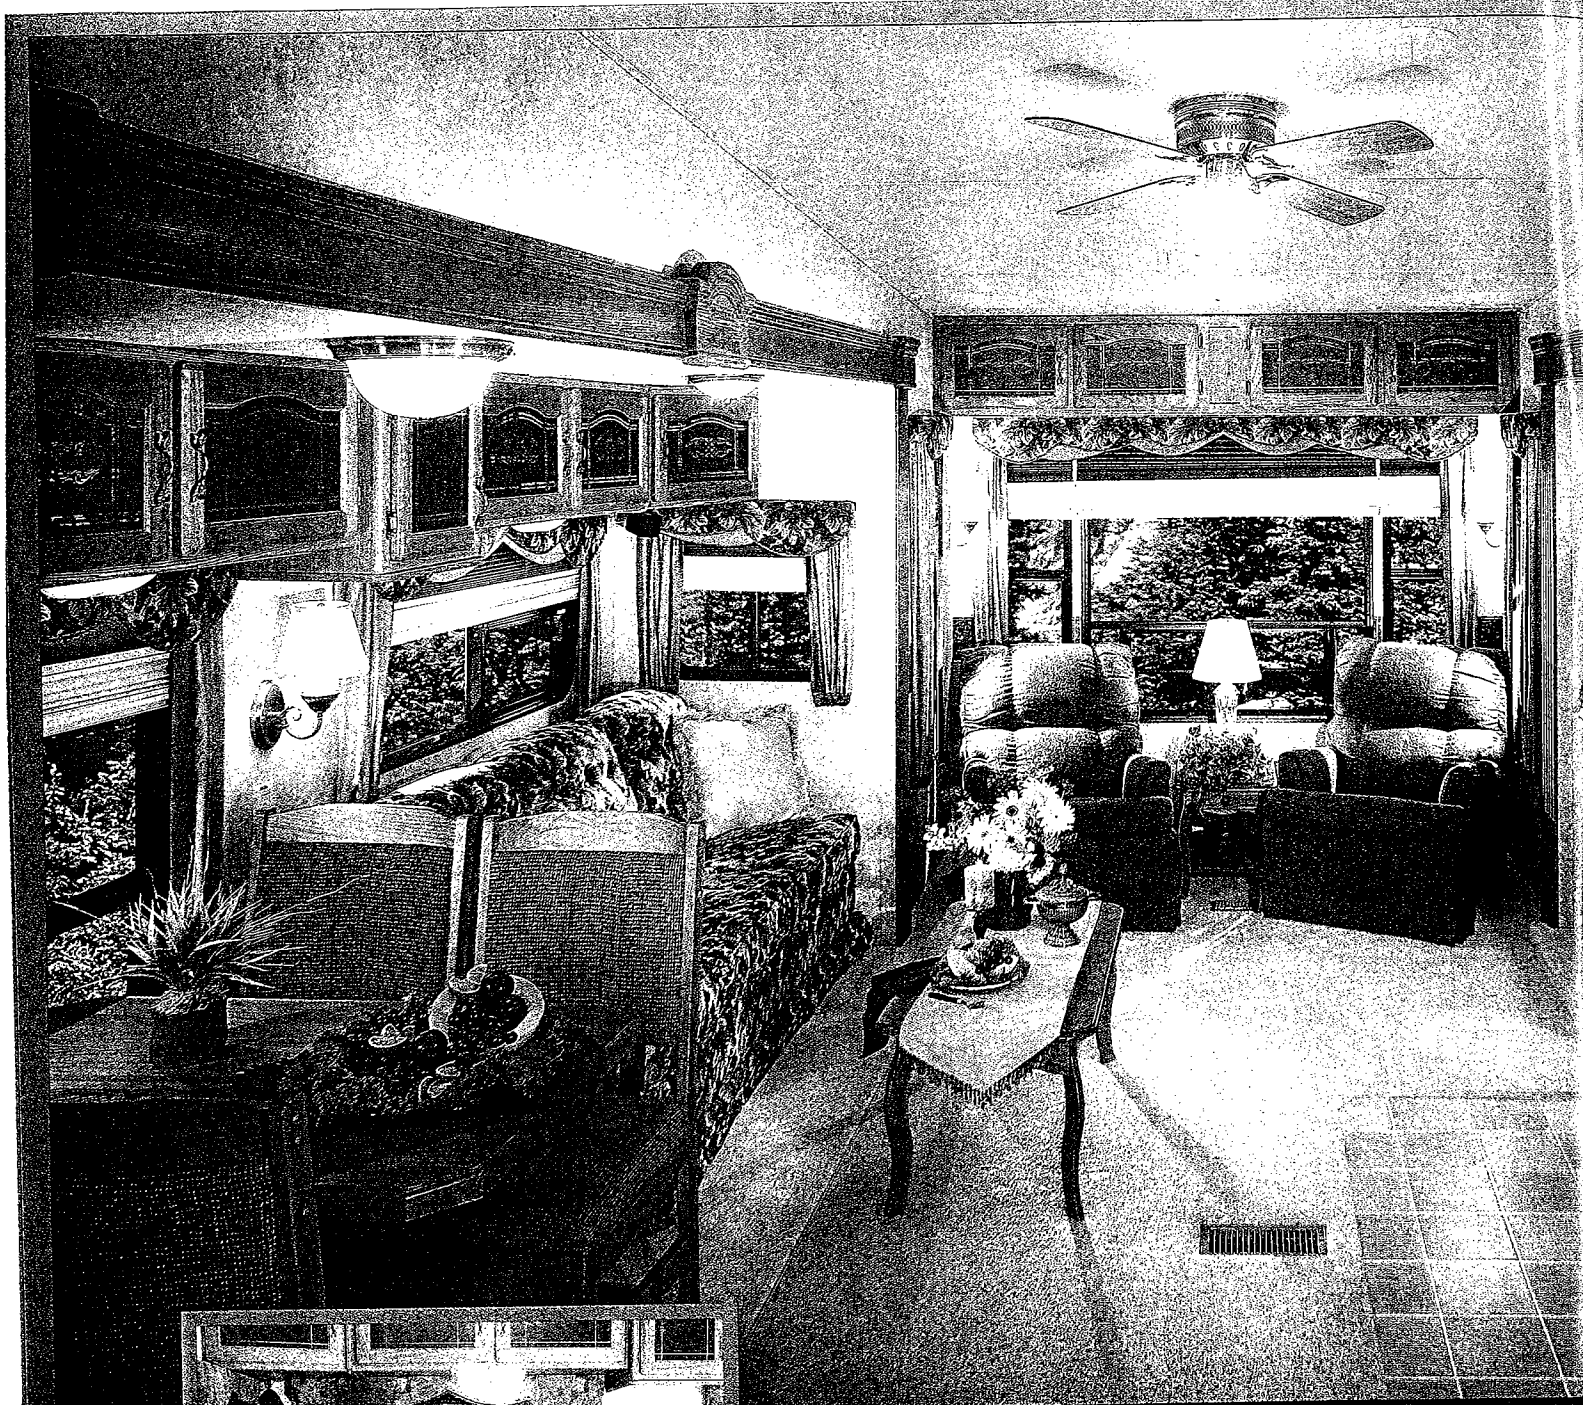

Montana

"Built by People who know RVing"

Montana's 3670 RL floor plan is the most open of all our interiors. Shown above in the elegant Spruce décor, the 3670 RL glows with a traditional, yet spacious atmosphere. Extra tall recliners provide you with the perfect place to chat, watch television or take a little snooze. The "Spacemaker" free-standing dinette, shown at left, features a tabletop which slides forward and back on either side so it is easier to enter and leave the dining area. The elegant, single-pedestal design allows ample leg room under the table. You'll find plenty of additional storage under the hinged seat cushions. Upon close observation, you will recognize the quality of this American-made dinette ensemble to be truly premium.