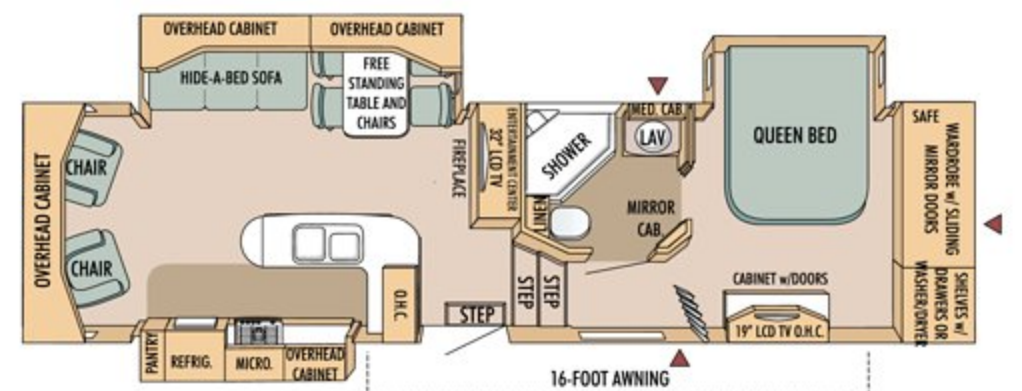

Options

- Iced Mocha w/Cherry-Stained Ash Décor
- Desmond Bark w/Cherry-Stained Ash Décor
- Camper's Comfort Package: Hi-Gloss, Gel-Coat Fiberglass Sidewalls, Battery Disconnect, Dirt Devil® Central Vacuum, Porcelain Toilet w/Hand Sprayer, Pillowtop Mattress, Carefree Electric Awning, Snap Pins, 15M-BTU Coleman® Air Conditioner, Gas/Electric DSI Water Heater (12-gal.), Black Tank Rinse, Exterior TV Connections & Exterior Speakers
- MOR/ryde® Pin Box System
- Second 15M-BTU Coleman® Air Conditioner
- Polar Pack: Insulation w/Reflective Flexfoil®. Floor & Underbelly (R-33), Roof (R-24), Sidewalls (R-14), Front/Rear Endwalls (R-14), Dark Tinted Dual-Pane Windows
- Generator Prep. w/Start Switch & Hour Meter
- 7.0 kW Onan® Gas Generator w/14-Gallon Tank
- 4-Door, Side-By-Side Norcold® Refrigerator (12 cu. ft.)
- GE Spacesaver Convection Microwave in Lieu of Standard Microwave and Oven
- Fantastic Vent w/Rain Sensor
- Garden Tub in Lieu of Shower
- Bike Rack
- 2-Piece Whirlpool® Stackable Washer/Dryer (36RLTS)
- 1-Piece Splendide® Combo Washer/Dryer (n/a 36RLTS)
- DIRECTV® Dish

Warranty Information*

- 1-Year Hitch-to-Bumper
- 3-Year Structural

*Refer to Actual Warranty Information for Details.

Floorplans

32RLTS