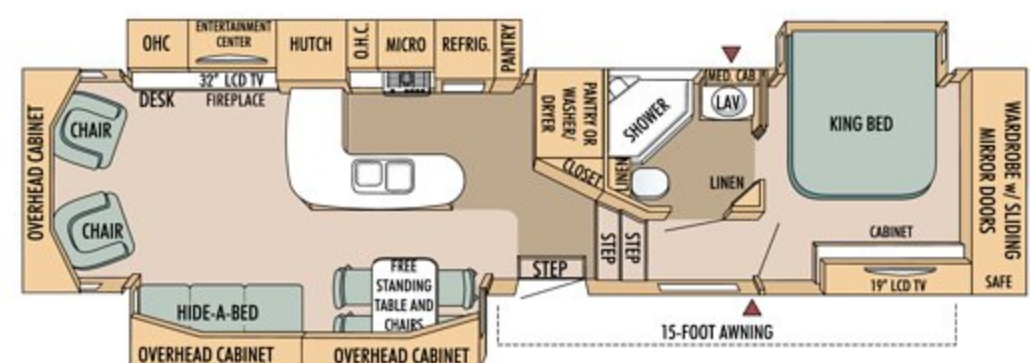

36RLTS

LEGEND: ■ COMFORT AREAS ■ VINYL ■ CARPET ▲ STORAGE