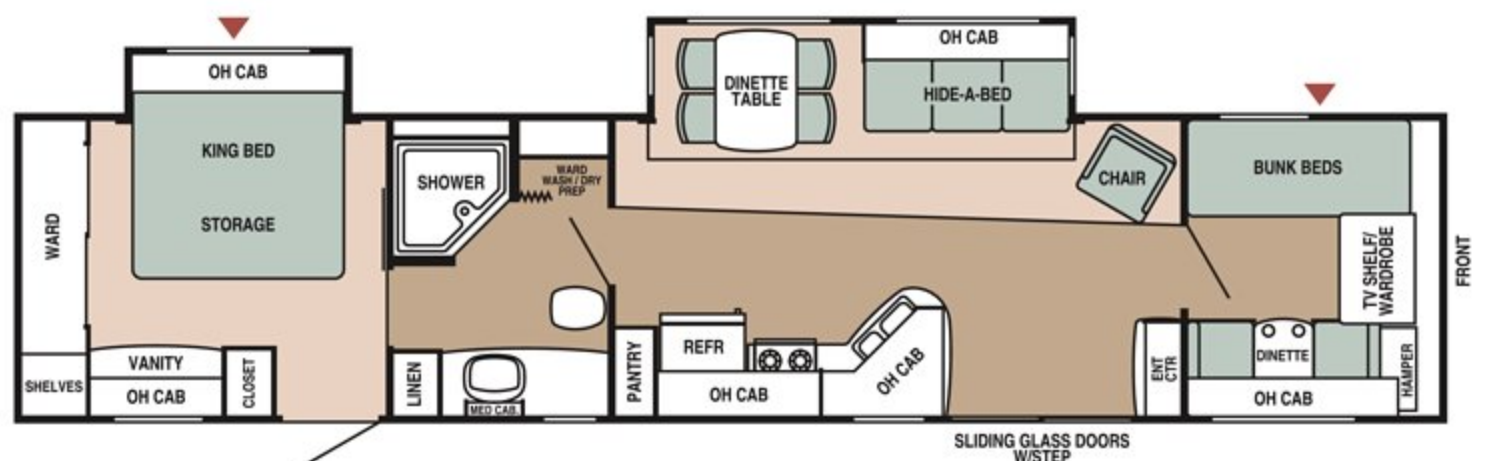

38DBR

◀ Just think of enjoying your favorite vacation view through the sliding glass door. Turn on the ceiling fan and relax in the gentle breeze.

The bedroom ▶ offers storage galore with wardrobes and a built-in desk area, which can be used as a vanity as well.

38DBR Bath

38DBR Dinette

There's room to stretch in this bathroom! It comes complete with a linen cabinet for towels and toiletries and a wardrobe with washer/dryer prep.

The Villa provides a cozy kids' dinette area with recessed cupholders for spill-free meal and play times.

38DBR Master Bedroom

38DBR Bunks

Having guests stay over? There's always room for more with the bunk beds.

The bedroom slideout features a comfortable king bed with quilted bedspread and two matching pillows. A piston-lift mechanism allows easy access to storage beneath the bed.

LEGEND: ■ COMFORT AREAS ■ VINYL ■ CARPET ▲ STORAGE

Villa

Specifications — WEIGHTS, MEASUREMENTS & CAPACITIES

	34FK	38DBR
GVWR (gross vehicle weight rating - lbs.)		11700
UVW (unloaded vehicle weight - approx. lbs.)		9542
HW (hitch weight - approx. lbs.)		1594
CCC (cargo carrying capacity - approx. lbs.)		1681
Overall Length - Center of Ball to Bumper	38' 5"	43' 8"
Body Width	8' 6"	8' 6"
Interior Height	7' 0"	7' 0"
Overall Exterior Height (add 8" for opt. A/C)	11' 0"	11' 0"
Radial Tire Size	ST225/75R 15D	ST225/75R 15D
Floor Ducted Furnace w/Electronic Ignition	40M BTU	40M BTU
6-Gallon LP Water Heater w/Bypass	X	X
Freshwater System w/12-Volt Quiet Pump - Includes Water Heater (approx.)	46 gal. under floor	46 gal. under floor
Gray/Black Holding Tanks (approx.)	38-40/40 gal.	40-40/40 gal.
Double 30# LP Tanks w/Auto Regulator & Tank Cover	X	X
50-AMP Power Center w/Battery Charger	X	X
Straight Axles w/All-Wheel Electric Brakes	2	2
2 5/16" Ball Coupler	X	X
Sleeping Capacity	4	7