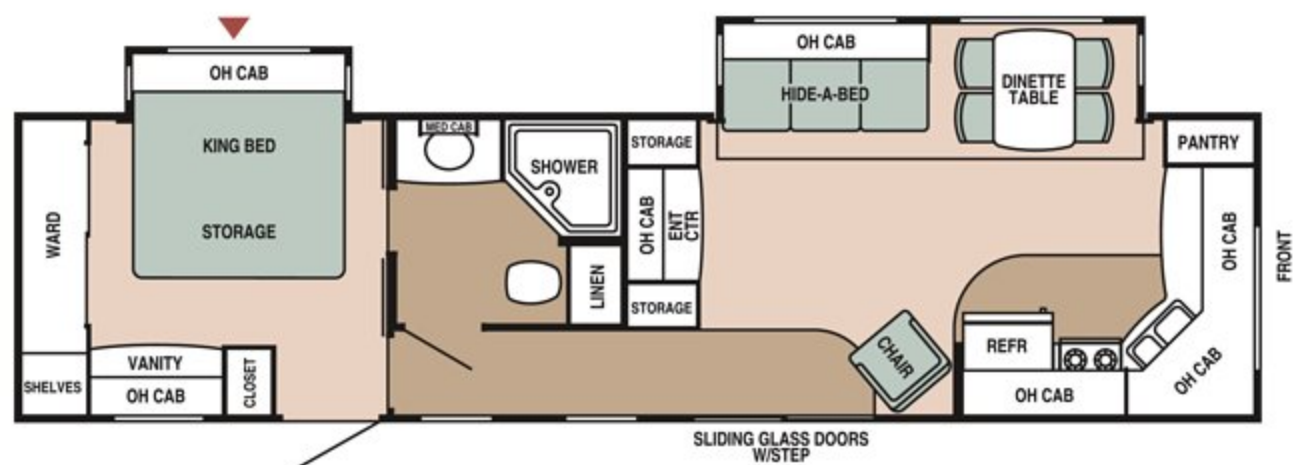

38DBR

◀ Just think of enjoying your favorite vacation view through the sliding glass door. Turn on the ceiling fan and relax in the gentle breeze.

The bedroom ▶ offers storage galore with wardrobes and a built-in desk area, which can be used as a vanity as well.

38DBR Bath

38DBR Dinette

There's room to stretch in this bathroom! It comes complete with a linen cabinet for towels and toiletries and a wardrobe with washer/dryer prep.

The Villa provides a cozy kids' dinette area with recessed cupholders for spill-free meal and play times.

38DBR Master Bedroom

38DBR Bunks

Having guests stay over? There's always room for more with the bunk beds.

The bedroom slideout features a comfortable king bed with quilted bedspread and two matching pillows. A piston-lift mechanism allows easy access to storage beneath the bed.

LEGEND: ■ COMFORT AREAS ■ VINYL ■ CARPET ▲ STORAGE

Villa

Specifications — WEIGHTS, MEASUREMENTS & CAPACITIES

	34FK	38DBR
GVWR (gross vehicle weight rating - lbs.)		11700
UVW (unloaded vehicle weight - approx. lbs.)		9542
HW (hitch weight - approx. lbs.)		1594
CCC (cargo carrying capacity - approx. lbs.)		1681
Overall Length - Center of Ball to Bumper	38' 5"	43' 8"
Body Width	8' 6"	8' 6"
Interior Height	7' 0"	7' 0"
Overall Exterior Height (add 8" for opt. A/C)	11' 0"	11' 0"
Radial Tire Size	ST225/75R 15D	ST225/75R 15D
Floor Ducted Furnace w/Electronic Ignition	40M BTU	40M BTU
6-Gallon LP Water Heater w/Bypass	X	X
Freshwater System w/12-Volt Quiet Pump - Includes Water Heater (approx.)	46 gal. under floor	46 gal. under floor
Gray/Black Holding Tanks (approx.)	38-40/40 gal.	40-40/40 gal.
Double 30# LP Tanks w/Auto Regulator & Tank Cover	X	X
50-AMP Power Center w/Battery Charger	X	X
Straight Axles w/All-Wheel Electric Brakes	2	2
2 5/16" Ball Coupler	X	X
Sleeping Capacity	4	7