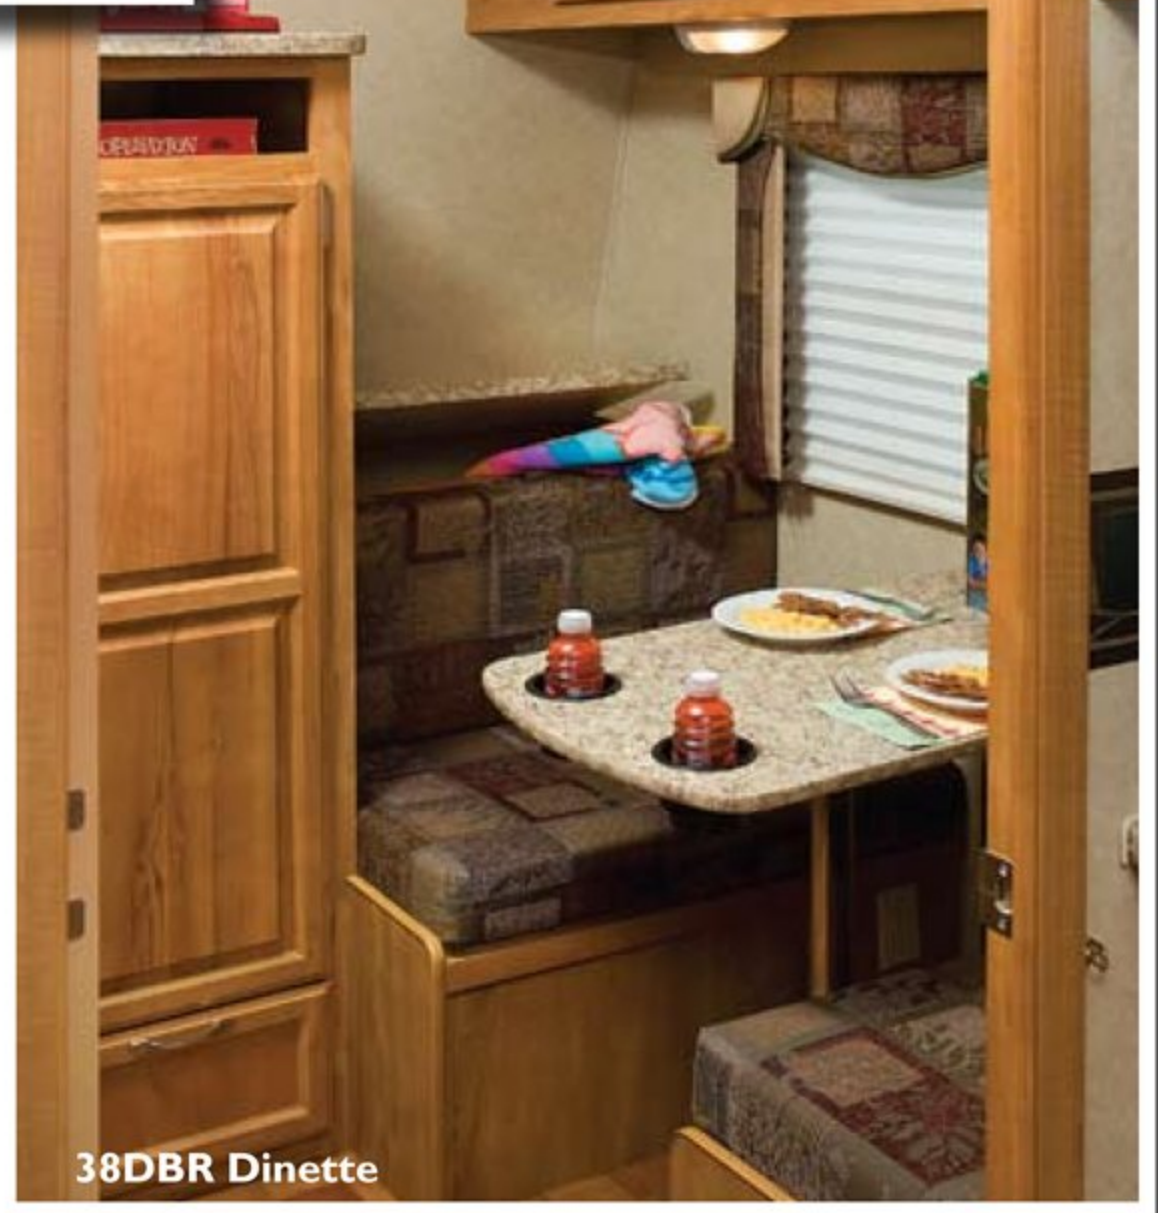

38DBR

Each Villa floorplan features roomy living areas with spacious slideout sections, freestanding table and chairs, recliner and sofa bed.

38DBR Kitchen

In the Villa's fully-equipped kitchen, you'll find residential-style appliances that are designed for your cooking convenience during extended stays.

38DBR

◀ Just think of enjoying your favorite vacation view through the sliding glass door. Turn on the ceiling fan and relax in the gentle breeze.

The bedroom ▶ offers storage galore with wardrobes and a built-in desk area, which can be used as a vanity as well.

38DBR Bath

38DBR Dinette

There's room to stretch in this bathroom! It comes complete with a linen cabinet for towels and toiletries and a wardrobe with washer/dryer prep.

The Villa provides a cozy kids' dinette area with recessed cupholders for spill-free meal and play times.

38DBR Master Bedroom

38DBR Bunks

Having guests stay over? There's always room for more with the bunk beds.

The bedroom slideout features a comfortable king bed with quilted bedspread and two matching pillows. A piston-lift mechanism allows easy access to storage beneath the bed.