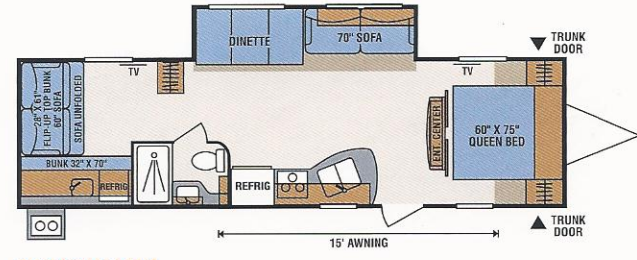

S320BHLKSS

TRAVEL TRAILERS	S242BHSS	S242SBHSS	S270RKSS	S280BHSS	S281RLSS	S320BHLSS	S320BHLKSS
UVW (Unloaded Vehicle Weight)*	4,196	4,480	5,110	5,450	5,530	6,060	6,120
Dry Hitch Weight*	480	540	500	680	1,470	800	720
Dry Axle Weight*	3,716	3,940	4,610	4,770	4,060	5,260	5,400
NCC (Net Carrying Capacity)	1,804	1,520	1,890	1,550	1,470	2,740	2,680
GVWR	6,000	6,000	7,000	7,000	7,000	8,800	8,800
Interior Height	78"	78"	78"	78"	78"	78"	78"
Exterior Height	10' 1"	10' 1"	10' 7"	10' 8"	10' 7"	10' 11"	10' 11"
Exterior Width	96"	96"	96"	96"	96"	96"	96"
Exterior Length	26' 6"	26' 9"	28' 8"	30' 9"	29' 9"	33' 6"	33' 6"
Refrigerator (cu. feet)	6	6	6	6	6	6	6
Water Heater Cap. (gal. G/E w/DSI)	6	6	6	6	6	6	6
Fresh Water Cap. (gal.)	40	40	40	40	40	40	40
Waste Water Cap. (gal.)	32	32	32	32	32	32	32
Gray Water Cap. (gal.)	32	32	32	32	32	32	32
LP Gas Cap. (lbs.)	40	40	40	40	40	40	40
Furnace BTUs (1,000s)	20	20	25	25	25	25	25
Tire Size	14"	14"	14"	14"	14"	15"	15"
Awning	14'	14'	16'	15'	15'	15'	15'

*This weight reflects the rolling average unit weight for each model. Your trailer weight will vary according to optional equipment.