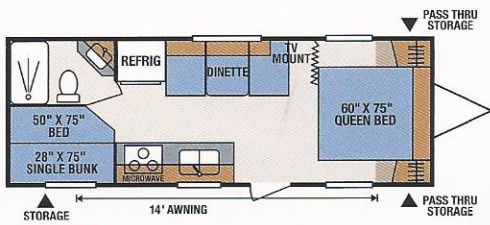

S242BHSS

TRAVEL TRAILERS	S242BHSS	S242SBHSS	S270RKSS	S280BHSS	S281RLSS	S320BHLSS	S320BHLKSS
UVW (Unloaded Vehicle Weight)*	4,196	4,480	5,110	5,450	5,530	6,060	6,120
Dry Hitch Weight*	480	540	500	680	1,470	800	720
Dry Axle Weight*	3,716	3,940	4,610	4,770	4,060	5,260	5,400
NCC (Net Carrying Capacity)	1,804	1,520	1,890	1,550	1,470	2,740	2,680
GVWR	6,000	6,000	7,000	7,000	7,000	8,800	8,800
Interior Height	78"	78"	78"	78"	78"	78"	78"
Exterior Height	10' 1"	10' 1"	10' 7"	10' 8"	10' 7"	10' 11"	10' 11"
Exterior Width	96"	96"	96"	96"	96"	96"	96"
Exterior Length	26' 6"	26' 9"	28' 8"	30' 9"	29' 9"	33' 6"	33' 6"
Refrigerator (cu. feet)	6	6	6	6	6	6	6
Water Heater Cap. (gal. G/E w/DSI)	6	6	6	6	6	6	6
Fresh Water Cap. (gal.)	40	40	40	40	40	40	40
Waste Water Cap. (gal.)	32	32	32	32	32	32	32
Gray Water Cap. (gal.)	32	32	32	32	32	32	32
LP Gas Cap. (lbs.)	40	40	40	40	40	40	40
Furnace BTUs (1,000s)	20	20	25	25	25	25	25
Tire Size	14"	14"	14"	14"	14"	15"	15"
Awning	14'	14'	16'	15'	15'	15'	15'

*This weight reflects the rolling average unit weight for each model. Your trailer weight will vary according to optional equipment.

Dealer:
Jerry's Trailers & Campers, Inc.
2601 South 13th Street
Norfolk, NE 68701
(402) 371-1306
www.JerrysTrailers.com

For more product details and in-depth information, visit us at www.kz-rv.com |

0985 N 900 W • Shpshewana, IN 46565
E-mail kz@kz-rv.com • www.kz-rv.com

Due to continual research and advances, manufacturer reserves the right to change specifications, design, price and equipment without notice, and assumes no responsibility for any error in this literature. Some items shown are not included as standard or optional equipment. ©2012KZ | 11/9/12 | 15M