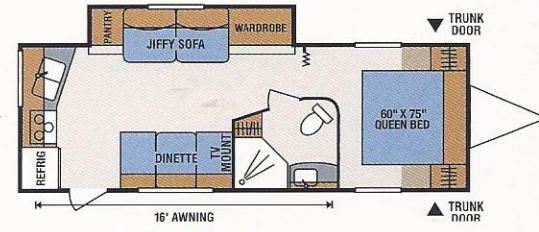

S270RKSS

TRAVEL TRAILERS	S242BHSS	S242SBHSS	S270RKSS	S280BHSS	S281RLSS	S320BHLSS	S320BHLKSS
UVW (Unloaded Vehicle Weight)*	4,196	4,480	5,110	5,450	5,530	6,060	6,120
Dry Hitch Weight*	480	540	500	680	1,470	800	720
Dry Axle Weight*	3,716	3,940	4,610	4,770	4,060	5,260	5,400
NCC (Net Carrying Capacity)	1,804	1,520	1,890	1,550	1,470	2,740	2,680
GVWR	6,000	6,000	7,000	7,000	7,000	8,800	8,800
Interior Height	78"	78"	78"	78"	78"	78"	78"
Exterior Height	10' 1"	10' 1"	10' 7"	10' 8"	10' 7"	10' 11"	10' 11"
Exterior Width	96"	96"	96"	96"	96"	96"	96"
Exterior Length	26' 6"	26' 9"	28' 8"	30' 9"	29' 9"	33' 6"	33' 6"
Refrigerator (cu. feet)	6	6	6	6	6	6	6
Water Heater Cap. (gal. G/E w/DSI)	6	6	6	6	6	6	6
Fresh Water Cap. (gal.)	40	40	40	40	40	40	40
Waste Water Cap. (gal.)	32	32	32	32	32	32	32
Gray Water Cap. (gal.)	32	32	32	32	32	32	32
LP Gas Cap. (lbs.)	40	40	40	40	40	40	40
Furnace BTUs (1,000s)	20	20	25	25	25	25	25
Tire Size	14"	14"	14"	14"	14"	15"	15"
Awning	14'	14'	16'	15'	15'	15'	15'

*This weight reflects the rolling average unit weight for each model. Your trailer weight will vary according to optional equipment.

Dealer:
Jerry's Trailers & Campers, Inc.
2601 South 13th Street
Norfolk, NE 68701
(402) 371-1306
www.JerrysTrailers.com

For more product details and in-depth information, visit us at www.kz-rv.com |

0985 N 900 W • Shpshewana, IN 46565
E-mail kz@kz-rv.com • www.kz-rv.com

Due to continual research and advances, manufacturer reserves the right to change specifications, design, price and equipment without notice, and assumes no responsibility for any error in this literature. Some items shown are not included as standard or optional equipment. ©2012KZ | 11/9/12 | 15M