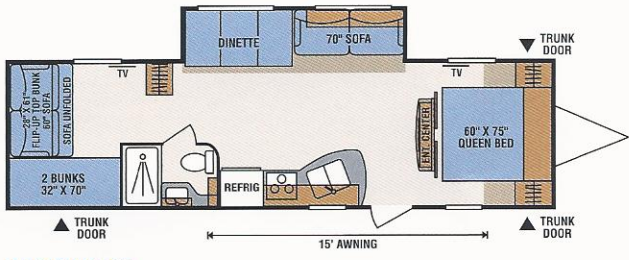

S320BHLSS

TRAVEL TRAILERS	S242BHSS	S242SBHSS	S270RKSS	S280BHSS	S281RLSS	S320BHLSS	S320BHLKSS
UVW (Unloaded Vehicle Weight)*	4,196	4,480	5,110	5,450	5,530	6,060	6,120
Dry Hitch Weight*	480	540	500	680	1,470	800	720
Dry Axle Weight*	3,716	3,940	4,610	4,770	4,060	5,260	5,400
NCC (Net Carrying Capacity)	1,804	1,520	1,890	1,550	1,470	2,740	2,680
GVWR	6,000	6,000	7,000	7,000	7,000	8,800	8,800
Interior Height	78"	78"	78"	78"	78"	78"	78"
Exterior Height	10' 1"	10' 1"	10' 7"	10' 8"	10' 7"	10' 11"	10' 11"
Exterior Width	96"	96"	96"	96"	96"	96"	96"
Exterior Length	26' 6"	26' 9"	28' 8"	30' 9"	29' 9"	33' 6"	33' 6"
Refrigerator (cu. feet)	6	6	6	6	6	6	6
Water Heater Cap. (gal. G/E w/DSI)	6	6	6	6	6	6	6
Fresh Water Cap. (gal.)	40	40	40	40	40	40	40
Waste Water Cap. (gal.)	32	32	32	32	32	32	32
Gray Water Cap. (gal.)	32	32	32	32	32	32	32
LP Gas Cap. (lbs.)	40	40	40	40	40	40	40
Furnace BTUs (1,000s)	20	20	25	25	25	25	25
Tire Size	14"	14"	14"	14"	14"	15"	15"
Awning	14'	14'	16'	15'	15'	15'	15'

*This weight reflects the rolling average unit weight for each model. Your trailer weight will vary according to optional equipment.

Dealer:
Jerry's Trailers & Campers, Inc.
2601 South 13th Street
Norfolk, NE 68701
(402) 371-1306
www.JerrysTrailers.com

For more product details and in-depth information, visit us at www.kz-rv.com |

0985 N 900 W • Shpshewana, IN 46565
E-mail kz@kz-rv.com • www.kz-rv.com

Due to continual research and advances, manufacturer reserves the right to change specifications, design, price and equipment without notice, and assumes no responsibility for any error in this literature. Some items shown are not included as standard or optional equipment. ©2012KZ | 11/9/12 | 15M