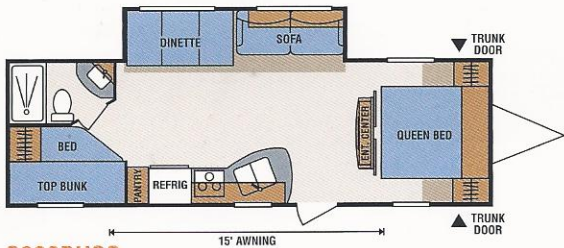

S280BHSS

TRAVEL TRAILERS	S242BHSS	S242SBHSS	S270RKSS	S280BHSS	S281RLSS	S320BHLSS	S320BHLKSS
UVW (Unloaded Vehicle Weight)*	4,196	4,480	5,110	5,450	5,530	6,060	6,120
Dry Hitch Weight*	480	540	500	680	1,470	800	720
Dry Axle Weight*	3,716	3,940	4,610	4,770	4,060	5,260	5,400
NCC (Net Carrying Capacity)	1,804	1,520	1,890	1,550	1,470	2,740	2,680
GVWR	6,000	6,000	7,000	7,000	7,000	8,800	8,800
Interior Height	78"	78"	78"	78"	78"	78"	78"
Exterior Height	10' 1"	10' 1"	10' 7"	10' 8"	10' 7"	10' 11"	10' 11"
Exterior Width	96"	96"	96"	96"	96"	96"	96"
Exterior Length	26' 6"	26' 9"	28' 8"	30' 9"	29' 9"	33' 6"	33' 6"
Refrigerator (cu. feet)	6	6	6	6	6	6	6
Water Heater Cap. (gal. G/E w/DSI)	6	6	6	6	6	6	6
Fresh Water Cap. (gal.)	40	40	40	40	40	40	40
Waste Water Cap. (gal.)	32	32	32	32	32	32	32
Gray Water Cap. (gal.)	32	32	32	32	32	32	32
LP Gas Cap. (lbs.)	40	40	40	40	40	40	40
Furnace BTUs (1,000s)	20	20	25	25	25	25	25
Tire Size	14"	14"	14"	14"	14"	15"	15"
Awning	14'	14'	16'	15'	15'	15'	15'

*This weight reflects the rolling average unit weight for each model. Your trailer weight will vary according to optional equipment.

Dealer:
Jerry's Trailers & Campers, Inc.
2601 South 13th Street
Norfolk, NE 68701
(402) 371-1306
www.JerrysTrailers.com

For more product details and in-depth information, visit us at www.kz-rv.com |

0985 N 900 W • Shpshewana, IN 46565
E-mail kz@kz-rv.com • www.kz-rv.com

Due to continual research and advances, manufacturer reserves the right to change specifications, design, price and equipment without notice, and assumes no responsibility for any error in this literature. Some items shown are not included as standard or optional equipment. ©2012KZ | 11/9/12 | 15M