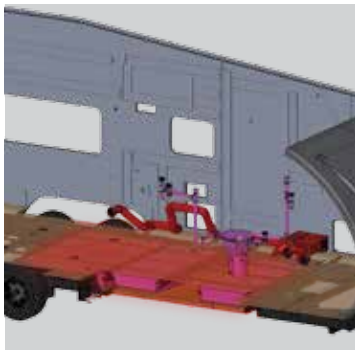

Heated and Enclosed Holding Tanks are incased in their own blanket insulated and heat ducted compartments, allowing for true four season camping.