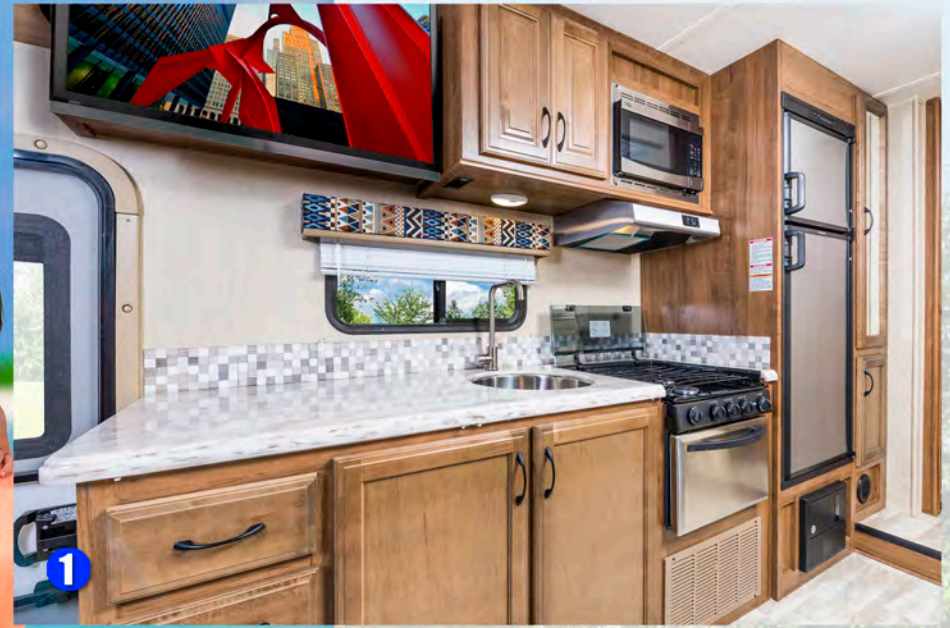

1. Kitchen with stainless steel oven, range, power vent hood, microwave, deep round sink, Griffith Maple cabinetry, optional solid-surface counters, tile backsplash, and hookups for optional HDTV. (6320 shown)

2. Convertible dinette with large picture window, overhead cabinet and light, designer window treatment, and soft pleated privacy shade.

3. Main living area showing kitchen, optional solid-surface counters, large picture windows, roomy dinette, and optional theater-style recliner seating in slide-out. (6320 shown)

- 4. Compact yet complete, the 6245 uses a huge slide-out to greatly expand the main living area and bedroom.
- 5. Perfectly placed under your power awning, this outdoor entertainment center on the 6320 has room for a 32" HDTV and includes a stereo sound system.
- 6. Stylish and efficient kitchen featuring Griffith Maple cabinets, stainless steel appliances, glass range cover, our much-loved big round sink, and the 8.0 cu. ft. refrigerator/freezer upgrade option. (6245 shown).

▲ Gr bearing (6320)

▲ Ou space drawer

▲ Ou bath w plenty

Light-colored maple kitchen cabinets and roller-top drawers everywhere you need them. (6245 shown)

▼ Roomy and comfy, the standard jack knife sofa opens up to provide sleeping accommodations. Also note overhead cabinet, two-way LED reading lights, picture window and soft shade.