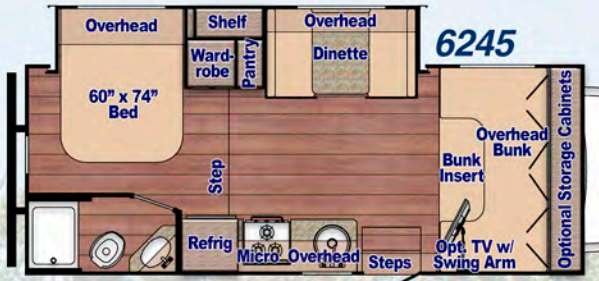

6256

6314

6245