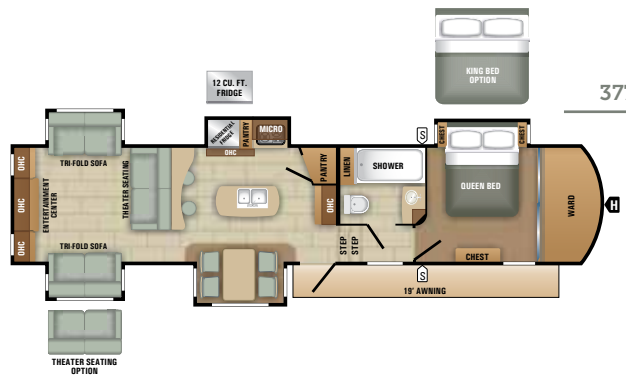

377RDEN

LEARN MORE ABOUT OUR STANDARD FEATURES AND FULL OPTIONS PACKAGES AT starcraftcamping.com

COMFORT & ENTERTAINMENT

- Induction stove top
- Convection microwave
- 12v CD/DVD stereo with Bluetooth and USB input
- 50 amp service
- Smart Camping Technology package
- Large LED HD television
- Omni-directional digital TV/AM/FM antenna with powered amplifier

EXTERIOR FEATURES

- Front fiberglass cap
- Structural steel I-beam frame
- Roof ladder
- Oversized pass-thru baggage doors with slam-latch handles
- Electric rear stabilizer jacks
- Docking station with outside sprayer
- 5/8" tongue and groove plywood floor decking with enclosed underbelly