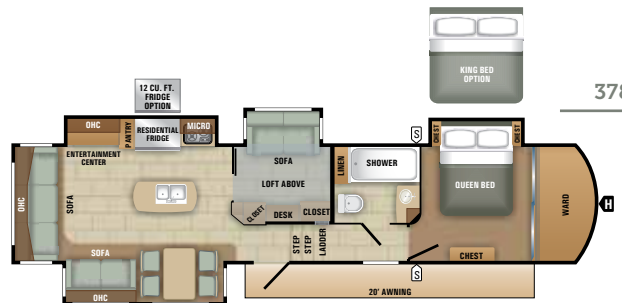

378MBRL

LEARN MORE ABOUT OUR STANDARD FEATURES AND FULL OPTIONS PACKAGES AT starcraftcamping.com

COMFORT & ENTERTAINMENT

- Induction stove top
- Convection microwave
- 12v CD/DVD stereo with Bluetooth and USB input
- 50 amp service
- Smart Camping Technology package
- Large LED HD television
- Omni-directional digital TV/AM/FM antenna with powered amplifier

EXTERIOR FEATURES

- Front fiberglass cap
- Structural steel I-beam frame
- Roof ladder
- Oversized pass-thru baggage doors with slam-latch handles
- Electric rear stabilizer jacks
- Docking station with outside sprayer
- 5/8" tongue and groove plywood floor decking with enclosed underbelly