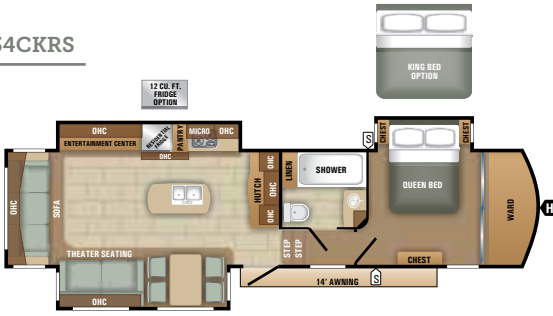

LEARN MORE ABOUT OUR STANDARD FEATURES AND FULL OPTIONS PACKAGES AT starcraftcamping.com

COMFORT & ENTERTAINMENT

- Induction stove top
- Convection microwave
- 12v CD/DVD stereo with Bluetooth and USB input
- 50 amp service
- Smart Camping Technology package
- Large LED HD television
- Omni-directional digital TV/AM/FM antenna with powered amplifier

EXTERIOR FEATURES

- Front fiberglass cap
- Structural steel I-beam frame
- Roof ladder
- Oversized pass-thru baggage doors with slam-latch handles
- Electric rear stabilizer jacks
- Docking station with outside sprayer
- 5/8" tongue and groove plywood floor decking with enclosed underbelly