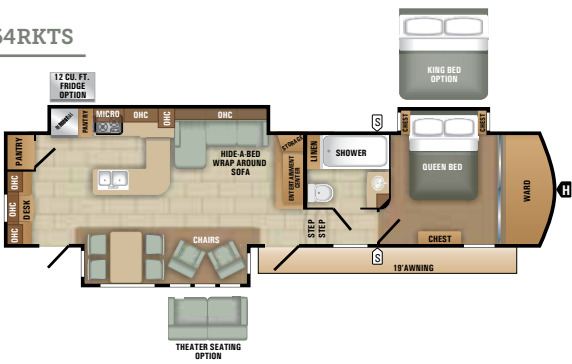

368BHSS

LEARN MORE ABOUT OUR STANDARD FEATURES AND FULL OPTIONS PACKAGES AT starcraftcamping.com

COMFORT & ENTERTAINMENT

- Induction stove top
- Convection microwave
- 12v CD/DVD stereo with Bluetooth and USB input
- 50 amp service
- Smart Camping Technology package
- Large LED HD television
- Omni-directional digital TV/AM/FM antenna with powered amplifier

EXTERIOR FEATURES

- Front fiberglass cap
- Structural steel I-beam frame
- Roof ladder
- Oversized pass-thru baggage doors with slam-latch handles
- Electric rear stabilizer jacks
- Docking station with outside sprayer
- 5/8" tongue and groove plywood floor decking with enclosed underbelly