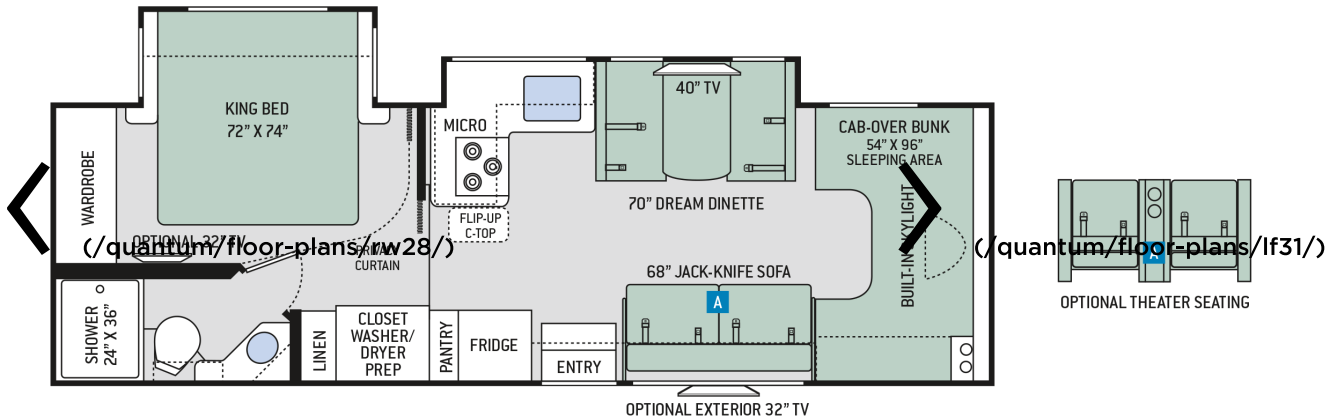

BUY MY NEW COACH

KW29

MSRP: $122,250

**BUILD YOURS (/BUILD-YOUR-OWN/?
PRODUCTOFINTEREST=UNHC&MODELYEAR=2019&BRANDCODE=UNQ)**

REQUEST QUOTE

**KEY SPECS (/QUANTUM/SPECS/?
PRODUCTOFINTEREST=UNHC&MODELYEAR=2019&BRANDCODE=UNQ)**

Key Features

- 360 Siphon RV Holding Tank Vent Cap
- Bedroom 12V Outlet for CPAP Machine
- Electric Stabilizing System
- Exterior 32" TV on Swivel Bracket with Bluetooth® Sound Bar and Radio
- Exterior LP Connection
- Heated/Remote Exterior Mirrors with Integrated Side View Cameras (Required Option with Full-Body Paint Package)
- High-Gloss Glazed Cabinetry with Solid Wood Cabinet Doors, Hardwood Fascia, Hidden Hinges & Nickel Finish Hardware
- Onan® RV QG 4000 Gas Generator
- Platinum Package Includes: Touchscreen Dash Radio w/Navigation, Back-Up Monitor. Stainless Steel Wheel Liners, Solid Surface Kitchen Countertop, Premium Window Privacy Roller Shades, Outside Shower