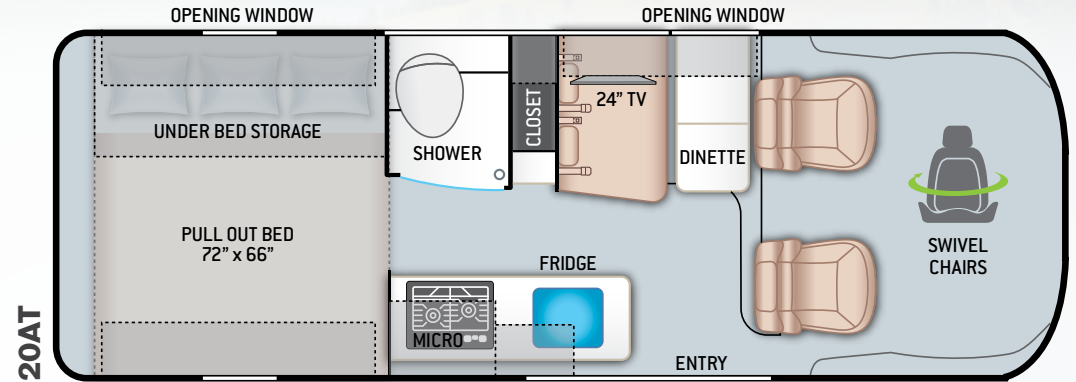

Featured Highlights

CONSTRUCTION & EXTERIOR

- ♦ RAM ProMaster® 3500 Window Van, 280HP, 260 lb.-ft.
- ♦ Thule® Lateral Arm Power Patio Awning with Integrated LED Lighting
- ♦ Thule® Roof Ladder and Roof Rack System
- ♦ Thule® Bike Rack on Rear Door
- ♦ Sliding Door with Opening Window (20KT & 20LT)
- ♦ Sliding Screen Door for Entryway
- ♦ Side Steps for Cab and Entry Doors
- ♦ 3,500-lb. Trailer Hitch with 4-pin Connector

CONSTRUCTION & EXTERIOR OPTIONS

- ♦ Retractable Roof Top with Sky Bunk™ Sleeping Area Includes 200W Solar (20AT)
- ♦ Painted Bumpers and Fenders to Match Chassis

AUTOMOTIVE & COCKPIT

- ♦ 7" Touchscreen Dash Radio with Apple Carplay™ & Android Auto™
- ♦ Back-up Monitor
- ♦ Deluxe Heated/Remote Exterior Mirrors