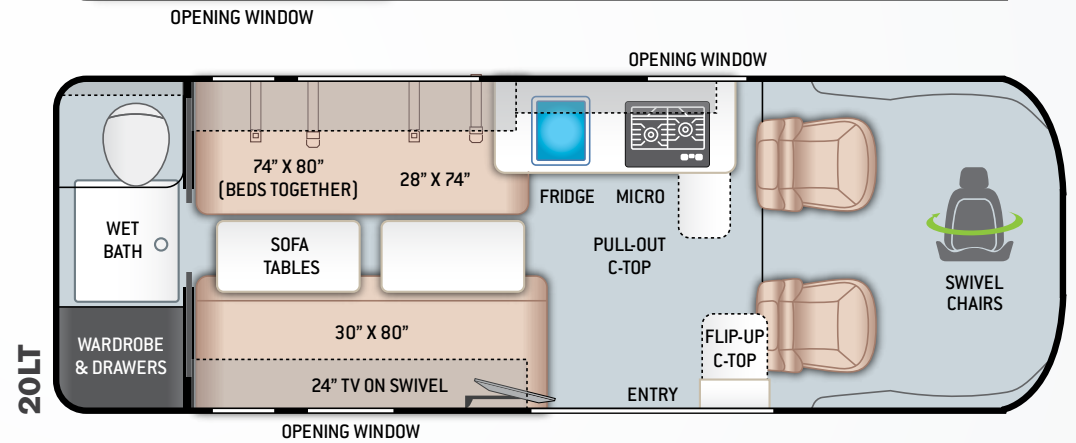

Featured Highlights

CONSTRUCTION & EXTERIOR

- ♦ RAM ProMaster® 3500 Window Van, 280HP, 260 lb.-ft.
- ♦ Thule® Lateral Arm Power Patio Awning with Integrated LED Lighting
- ♦ Thule® Roof Ladder and Roof Rack System
- ♦ Thule® Bike Rack on Rear Door
- ♦ Sliding Door with Opening Window (20KT & 20LT)
- ♦ Sliding Screen Door for Entryway
- ♦ Side Steps for Cab and Entry Doors
- ♦ 3,500-lb. Trailer Hitch with 4-pin Connector

CONSTRUCTION & EXTERIOR OPTIONS

- ♦ Retractable Roof Top with Sky Bunk™ Sleeping Area Includes 200W Solar (20AT)
- ♦ Painted Bumpers and Fenders to Match Chassis

AUTOMOTIVE & COCKPIT

- ♦ 7" Touchscreen Dash Radio with Apple Carplay™ & Android Auto™
- ♦ Back-up Monitor
- ♦ Deluxe Heated/Remote Exterior Mirrors

INTERIOR

- ♦ Residential Vinyl Flooring
- ♦ Metal Entry Grab Handle
- ♦ Soft Touch Vinyl Ceiling
- ♦ Three-Point Seat Belts in Booth Dinette (20AT)
- ♦ Collapsible Dinette Table (20AT)
- ♦ Wellformed Interior Wall Panels
- ♦ TecnoForm® S.p.A. Euro-Style Upper Cabinet Doors

ENTERTAINMENT

- ♦ 24" TV in the Living Area with Outdoor Viewing Capability
- ♦ Electronics Cabinet with HDMI Cable & USB Charging Ports Throughout
- ♦ Winegard® Connect™ 2.0 WiFi / 4G / Digital TV Antenna
- ♦ Cable TV Ready
- ♦ HD/DSS Satellite Ready