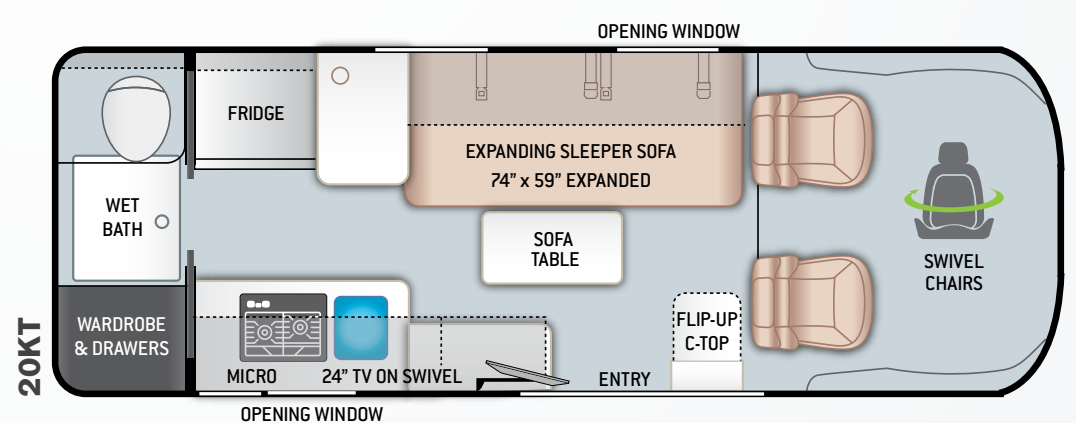

Featured Highlights

CONSTRUCTION & EXTERIOR

- ♦ RAM ProMaster® 3500 Window Van, 280HP, 260 lb.-ft.
- ♦ Thule® Lateral Arm Power Patio Awning with Integrated LED Lighting
- ♦ Thule® Roof Ladder and Roof Rack System
- ♦ Thule® Bike Rack on Rear Door
- ♦ Sliding Door with Opening Window (20KT & 20LT)
- ♦ Sliding Screen Door for Entryway
- ♦ Side Steps for Cab and Entry Doors
- ♦ 3,500-lb. Trailer Hitch with 4-pin Connector

CONSTRUCTION & EXTERIOR OPTIONS

- ♦ Retractable Roof Top with Sky Bunk™ Sleeping Area Includes 200W Solar (20AT)
- ♦ Painted Bumpers and Fenders to Match Chassis

AUTOMOTIVE & COCKPIT

- ♦ 7" Touchscreen Dash Radio with Apple Carplay™ & Android Auto™
- ♦ Back-up Monitor
- ♦ Deluxe Heated/Remote Exterior Mirrors

INTERIOR

- ♦ Residential Vinyl Flooring
- ♦ Metal Entry Grab Handle
- ♦ Soft Touch Vinyl Ceiling
- ♦ Three-Point Seat Belts in Booth Dinette (20AT)
- ♦ Collapsible Dinette Table (20AT)
- ♦ Wellformed Interior Wall Panels
- ♦ TecnoForm® S.p.A. Euro-Style Upper Cabinet Doors

ENTERTAINMENT

- ♦ 24" TV in the Living Area with Outdoor Viewing Capability
- ♦ Electronics Cabinet with HDMI Cable & USB Charging Ports Throughout
- ♦ Winegard® Connect™ 2.0 WiFi / 4G / Digital TV Antenna
- ♦ Cable TV Ready
- ♦ HD/DSS Satellite Ready