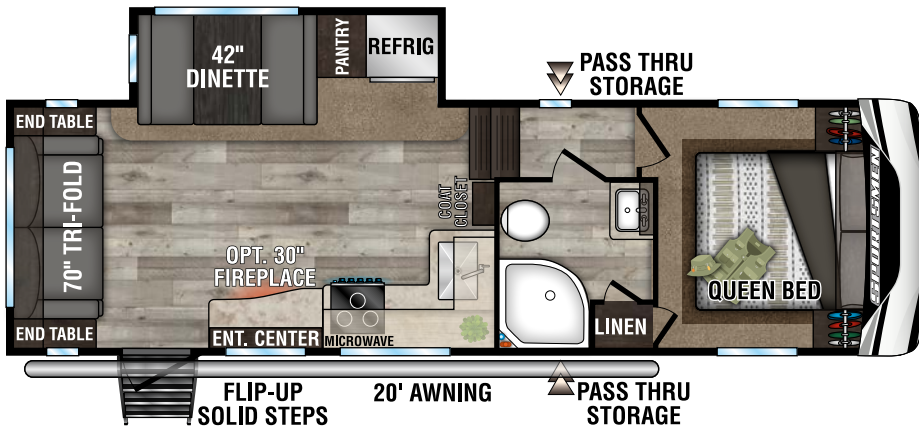

## FIFTH WHEELS

231RK UUV - 6,020 | Exterior Length - 24' 10" | Sleeps - 5

251RL UUV - 6,860 | Exterior Length - 29' 4" | Sleeps - 5

292BHK UUV - 7,960 | Exterior Length - 34' 10" | Sleeps - 9

# 2022 SPORTSMMEN FIFTH WHEELS

**302BHK** UYW - 8,680 | Exterior Length - 35' 9" | Sleeps - 10

**303MB** UYW - 8,560 | Exterior Length - 34' 2" | Sleeps - 7

**303RL** UYW - 8,390 | Exterior Length - 34' 2" | Sleeps - 5