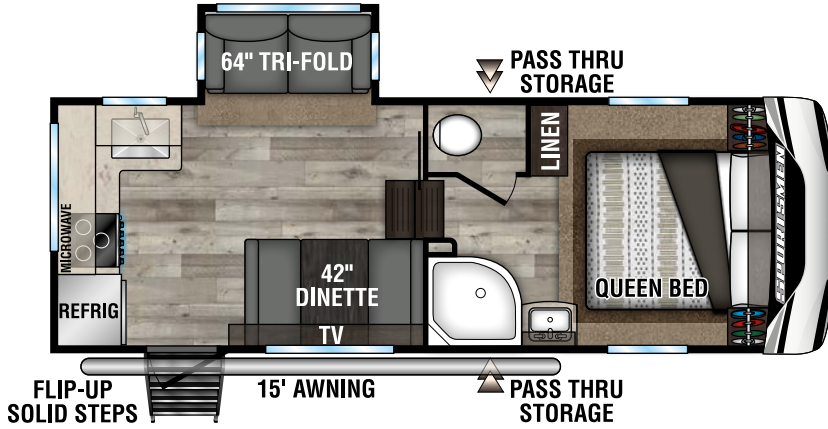

## FIFTH WHEELS

231RK UUV - 6,020 | Exterior Length - 24' 10" | Sleeps - 5

251RL UUV - 6,860 | Exterior Length - 29' 4" | Sleeps - 5

292BHK UUV - 7,960 | Exterior Length - 34' 10" | Sleeps - 9

# 2022 SPORTSMMEN FIFTH WHEELS

**302BHK** UYW - 8,680 | Exterior Length - 35' 9" | Sleeps - 10

**303MB** UYW - 8,560 | Exterior Length - 34' 2" | Sleeps - 7

**303RL** UYW - 8,390 | Exterior Length - 34' 2" | Sleeps - 5