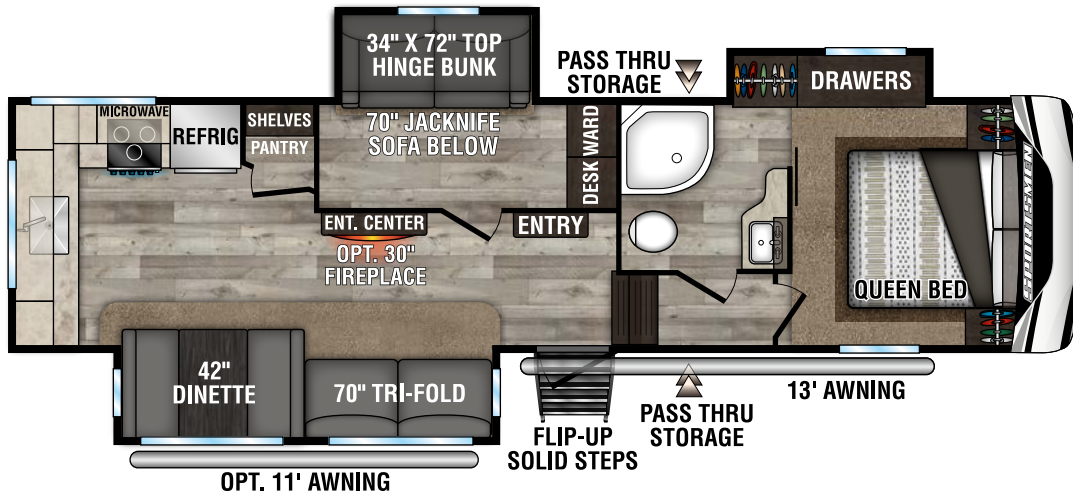

## FIFTH WHEELS

231RK UUV - 6,020 | Exterior Length - 24' 10" | Sleeps - 5

251RL UUV - 6,860 | Exterior Length - 29' 4" | Sleeps - 5

292BHK UUV - 7,960 | Exterior Length - 34' 10" | Sleeps - 9

# 2022 SPORTSMMEN FIFTH WHEELS

**302BHK** UYW - 8,680 | Exterior Length - 35' 9" | Sleeps - 10

**303MB** UYW - 8,560 | Exterior Length - 34' 2" | Sleeps - 7

**303RL** UYW - 8,390 | Exterior Length - 34' 2" | Sleeps - 5