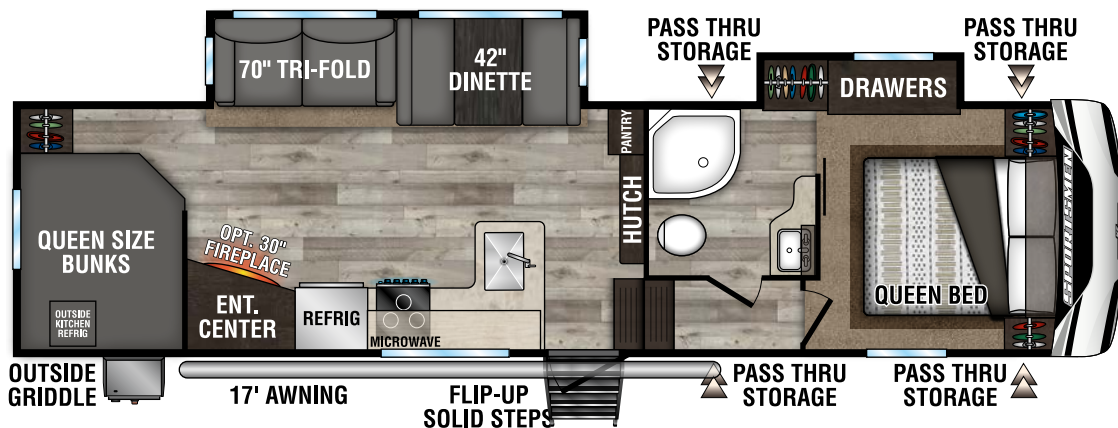

## FIFTH WHEELS

231RK UUV - 6,020 | Exterior Length - 24' 10" | Sleeps - 5

251RL UUV - 6,860 | Exterior Length - 29' 4" | Sleeps - 5

292BHK UUV - 7,960 | Exterior Length - 34' 10" | Sleeps - 9

# 2022 SPORTSMMEN FIFTH WHEELS

**302BHK** UYW - 8,680 | Exterior Length - 35' 9" | Sleeps - 10

**303MB** UYW - 8,560 | Exterior Length - 34' 2" | Sleeps - 7

**303RL** UYW - 8,390 | Exterior Length - 34' 2" | Sleeps - 5