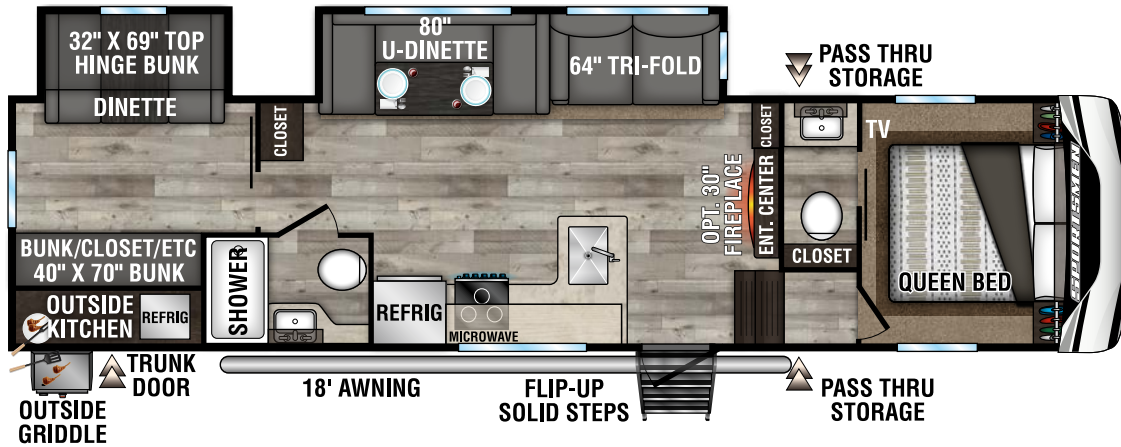

## FIFTH WHEELS

231RK UUV - 6,020 | Exterior Length - 24' 10" | Sleeps - 5

251RL UUV - 6,860 | Exterior Length - 29' 4" | Sleeps - 5

292BHK UUV - 7,960 | Exterior Length - 34' 10" | Sleeps - 9

# 2022 SPORTSMMEN FIFTH WHEELS

**302BHK** UYW - 8,680 | Exterior Length - 35' 9" | Sleeps - 10

**303MB** UYW - 8,560 | Exterior Length - 34' 2" | Sleeps - 7

**303RL** UYW - 8,390 | Exterior Length - 34' 2" | Sleeps - 5