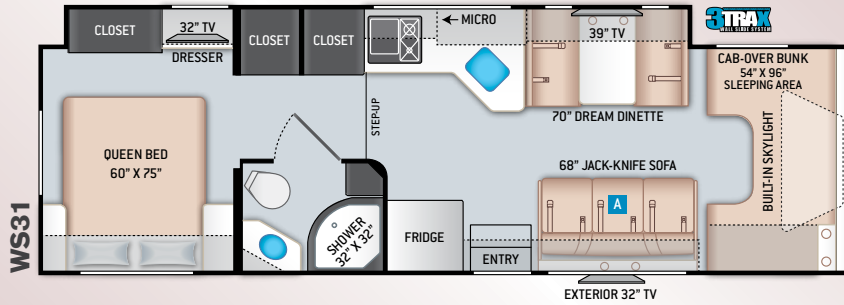

ECHELON™ Class C Floorplans

The Echelon™ motorhome brand is only available in Canada.