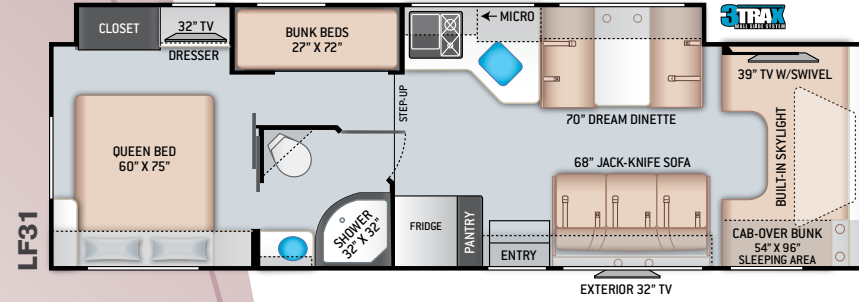

ECHELON™ Class C Floorplans

The Echelon™ motorhome brand is only available in Canada.