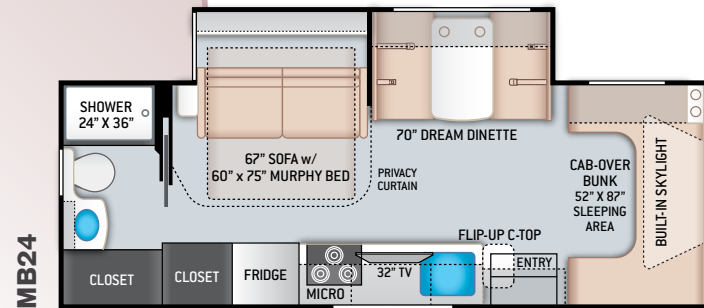

BEDROOM & BATHROOM

- Full Size Bed (DS24)
- Bedspread & Pillow Shams
- Bedroom 12V Outlet for CPAP Machine
- Bedroom USB Power Charging Center for Electronics
- Shower with Curved Anti-Microbial Shower Curtain
- Skylight in Shower
- Power Bath Vent with Wall Switch
- Foot Flush Toilet
- Stainless Steel Bathroom Sink
- 12-volt Attic Fan with Cover in Bedroom

ENTERTAINMENT

- 32" TV on Manual Swivel Over Entry Door (MB24)
- 39" TV in Living Area (DS24)
- 32" TV in Bedroom (DS24)
- HDMI Video Distribution Box
- Cable TV Ready
- Satellite Mounting Backer in Roof

ELECTRICAL & PLUMBING

- Onan® RV QG 3600 LP Generator
- Automatic Generator Start (AGS)
- 30-amp Shoreline Power Cord
- Automatic Transfer Switch with Power Protection
- Auxiliary House Battery (Group 31)
- Winegard® Connect™ 2.0 WiFi / 4G / TV Antenna

- 100-watt Solar Charging System with Solar Controller
- Battery Disconnect Switch
- Single Roof Air Conditioner
- Exterior LP Connection
- Tankless Water Heater
- Black Tank Flush System
- Holding Tanks with Heat Pads
- Sewer Hose Storage Area
- 360° Siphon RV Holding Tank Vent Cap
- 1" Fresh Water Tank Drain
- Outside Shower
- Systems Control Center

ELECTRICAL & PLUMBING OPTIONS

- Single, High Output, Roof Air Conditioner IPO Standard Roof Air Conditioner

	DS24	MB24	DS24	MB24
Chassis	Mercedes-Benz Sprinter	Mercedes-Benz Sprinter	Awning Size	14'
Gross Vehicle (GVWR)	11,030	11,030	Fuel (gal)	26.4
Gross Combined (GCWR)	15,250	15,250	LPG (lbs)	68.2
Wheel Base	170.3"	170.3"	Fresh/Waste/Gray Water (gal)	30 / 38 / 38
Exterior Length (w/o ladder)	25'-9"	25'-9"	Water Heater (gal)	Tankless
Exterior Height (w/AC)	11'-8"	11'-8"	Furnace (BTUs)	30,000
Exterior Width (w/o mirrors)	90"	90"	Exterior Storage Capacity (cu. ft.)	39
Interior Height (living area)	84"	84"	Hitch Weight Rating (lbs)	5,000

IMPORTANT—PLEASE READ: This brochure reflects product design, fabrication, material, components and specifications at the date of printing, which date is disclosed below. Please visit us online at ThorMotorCoach.com or consult with your selling dealership for the latest in standards, options, specification and technical information. Photographs in the brochure may depict optional equipment or may only be available in certain floor plans. Components, appliances and the chassis may have been manufactured in a calendar year before the vehicle's designated model year. All capacities are approximate. The actual length of the vehicle may differ from that indicated in the brochure due to variances in the manufacturing processes and/or installed components. All dry weights are based on standard model features and do not include optional features or equipment. Component part and appliance manufacturers issue limited warranties covering portions of the vehicle not covered under the limited warranty we issue. Copyright Thor Motor Coach, Inc. © OH 11/16/2021

Made to fit.

P.O. Box 1486, Elkhart, IN 46515 Sales Department: 800.860.5658