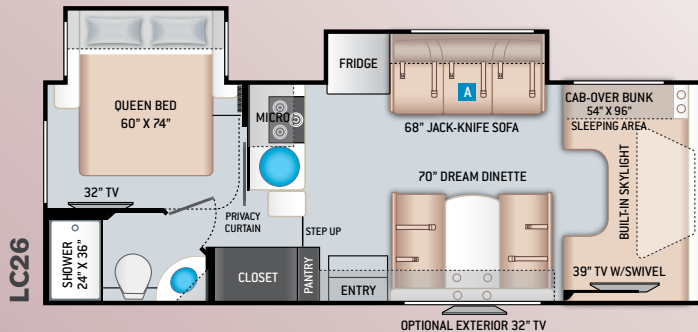

ECHELON™ Class C Floorplans

The Echelon™ motorhome brand is only available in Canada.

Option Available on Select Floor Plans:

ECHELON^{LC} Class C Floorplans

Exterior Graphics & Interior Decor

ECHELON

BLUE CHIP PARTIAL PAINT

INTERIOR

- Residential Vinyl Flooring
- Rubber Tread Entry Steps with Step Well Light
- Ceiling Ducted Air Conditioning System
- Wall Cubby with Net & USB Charging Port
- High-Sheen Cabinetry with Flat Panel Upper Cabinet Doors and Nickel Finish Hardware
- Decorative Glass Inserts in Kitchen Overhead Cabinet Doors (N/A with Home Collection)
- LED Lighting
- Cab-Over Sleeping Area with Cup Holders and Telescoping Bunk Ladder
- Premium Window Privacy Roller Shades
- Leatherette Sofa with Queen Size Murphy Bed Conversion (MB24)
- Leatherette Theater Seating with Footrests (DS24)
- Leatherette Dinette Booth with (2) Two Storage Drawers (DS24)
- Leatherette Dream Dinette® Booth (MB24)
- Wireless Phone Charger with USB Plug

BEDROOM & BATHROOM

- Full Size Bed (DS24)
- Bedspread & Pillow Shams
- Bedroom 12V Outlet for CPAP Machine
- Bedroom USB Power Charging Center for Electronics
- Shower with Curved Anti-Microbial Shower Curtain
- Skylight in Shower
- Power Bath Vent with Wall Switch
- Foot Flush Toilet
- Stainless Steel Bathroom Sink
- 12-volt Attic Fan with Cover in Bedroom

ENTERTAINMENT

- 32" TV on Manual Swivel Over Entry Door (MB24)
- 39" TV in Living Area (DS24)
- 32" TV in Bedroom (DS24)
- HDMI Video Distribution Box
- Cable TV Ready
- Satellite Mounting Backer in Roof