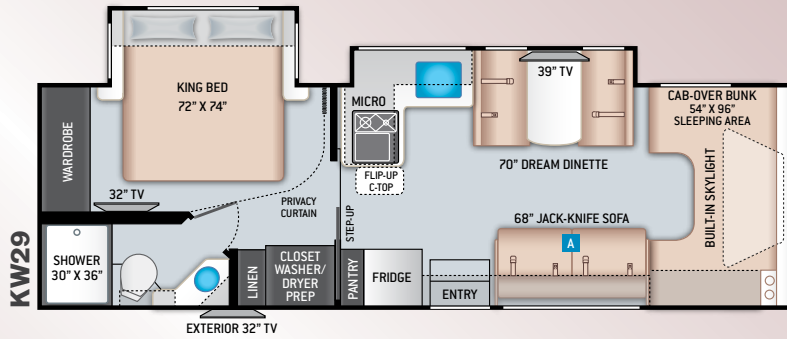

ECHELON™ Class C Floorplans

The Echelon™ motorhome brand is only available in Canada.