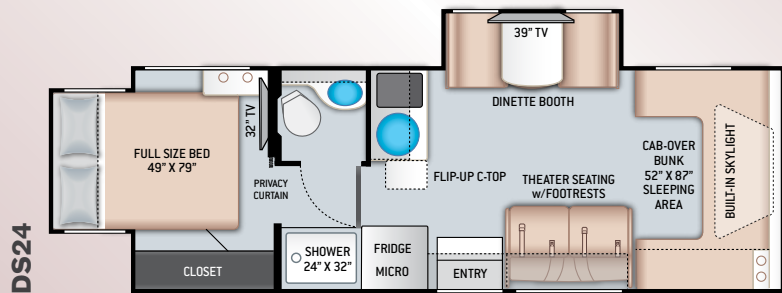

BEDROOM & BATHROOM

- Full Size Bed (DS24)
- Bedspread & Pillow Shams
- Bedroom 12V Outlet for CPAP Machine
- Bedroom USB Power Charging Center for Electronics
- Shower with Curved Anti-Microbial Shower Curtain
- Skylight in Shower
- Power Bath Vent with Wall Switch
- Foot Flush Toilet
- Stainless Steel Bathroom Sink
- 12-volt Attic Fan with Cover in Bedroom

ENTERTAINMENT

- 32" TV on Manual Swivel Over Entry Door (MB24)
- 39" TV in Living Area (DS24)
- 32" TV in Bedroom (DS24)
- HDMI Video Distribution Box
- Cable TV Ready
- Satellite Mounting Backer in Roof

ELECTRICAL & PLUMBING

- Onan® RV QG 3600 LP Generator
- Automatic Generator Start (AGS)
- 30-amp Shoreline Power Cord
- Automatic Transfer Switch with Power Protection
- Auxiliary House Battery (Group 31)
- Winegard® Connect™ 2.0 WiFi / 4G / TV Antenna

- 100-watt Solar Charging System with Solar Controller
- Battery Disconnect Switch
- Single Roof Air Conditioner
- Exterior LP Connection
- Tankless Water Heater
- Black Tank Flush System
- Holding Tanks with Heat Pads
- Sewer Hose Storage Area
- 360° Siphon RV Holding Tank Vent Cap
- 1" Fresh Water Tank Drain
- Outside Shower
- Systems Control Center

ELECTRICAL & PLUMBING OPTIONS

- Single, High Output, Roof Air Conditioner IPO Standard Roof Air Conditioner

	DS24	MB24	DS24	MB24
Chassis	Mercedes-Benz Sprinter	Mercedes-Benz Sprinter	Awning Size	14'
Gross Vehicle (GVWR)	11,030	11,030	Fuel (gal)	26.4
Gross Combined (GCWR)	15,250	15,250	LPG (lbs)	68.2
Wheel Base	170.3"	170.3"	Fresh/Waste/Gray Water (gal)	30 / 38 / 38
Exterior Length (w/o ladder)	25'-9"	25'-9"	Water Heater (gal)	Tankless
Exterior Height (w/AC)	11'-8"	11'-8"	Furnace (BTUs)	30,000
Exterior Width (w/o mirrors)	90"	90"	Exterior Storage Capacity (cu. ft.)	39
Interior Height (living area)	84"	84"	Hitch Weight Rating (lbs)	5,000

IMPORTANT—PLEASE READ: This brochure reflects product design, fabrication, material, components and specifications at the date of printing, which date is disclosed below. Please visit us online at ThorMotorCoach.com or consult with your selling dealership for the latest in standards, options, specification and technical information. Photographs in the brochure may depict optional equipment or may only be available in certain floor plans. Components, appliances and the chassis may have been manufactured in a calendar year before the vehicle's designated model year. All capacities are approximate. The actual length of the vehicle may differ from that indicated in the brochure due to variances in the manufacturing processes and/or installed components. All dry weights are based on standard model features and do not include optional features or equipment. Component part and appliance manufacturers issue limited warranties covering portions of the vehicle not covered under the limited warranty we issue. Copyright Thor Motor Coach, Inc. © OH 11/16/2021

Made to fit.

P.O. Box 1486, Elkhart, IN 46515 Sales Department: 800.860.5658