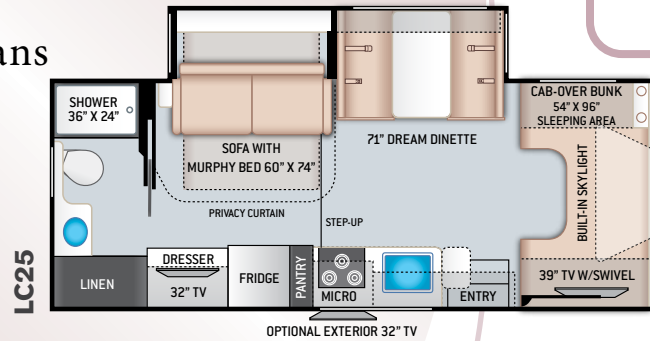

ECHELON^{LC} Class C Floorplans