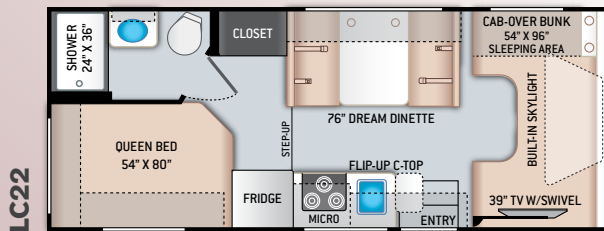

ECHELON^{LC} Class C Floorplans