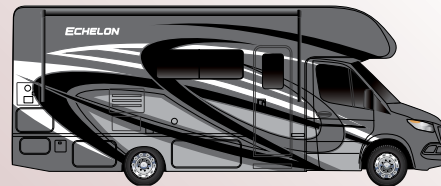

MONTE CARLO FULL BODY PAINT