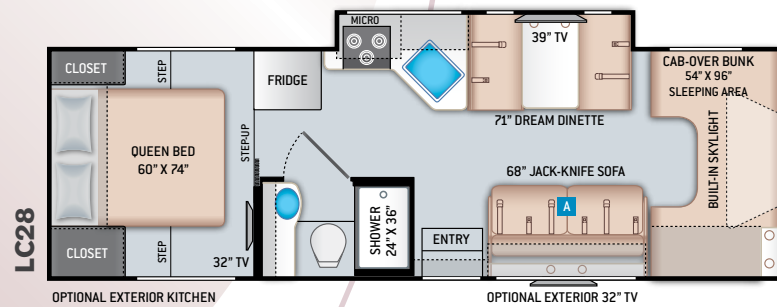

ECHELON^{LC} Class C Floorplans