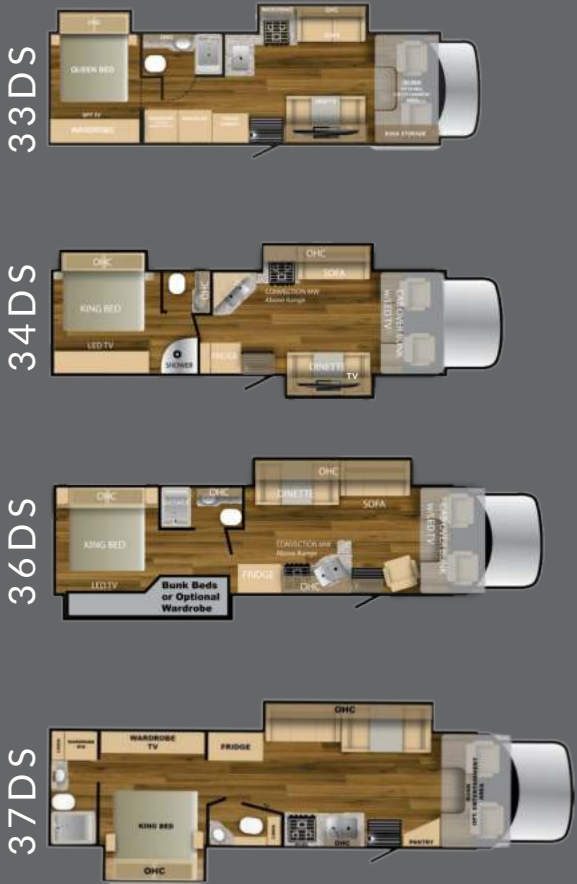

FLOORPLANS

SPECIFICATIONS

	33DS	34DS	36DS	37DS
LENGTH	33'	34'	36' 8"	37'
SLEEPS	8	8	10	8
CEILING HEIGHT	90"	90"	90"	90"
EXTERIOR HEIGHT w/ AC	13'	13'	13'	13'
EXTERIOR WIDTH	8' 5"	8' 5"	8' 5"	8' 5"
FRESH WATER TANK	85 GAL	85 GAL	85 GAL	85 GAL
GREY TANK	45 GAL	45 GAL	45 GAL	45 GAL
BLACK TANK	45 GAL	45 GAL	45 GAL	45 GAL
LP GAS TANK	20.3 GAL	20.3 GAL	20.3 GAL	20.3 GAL