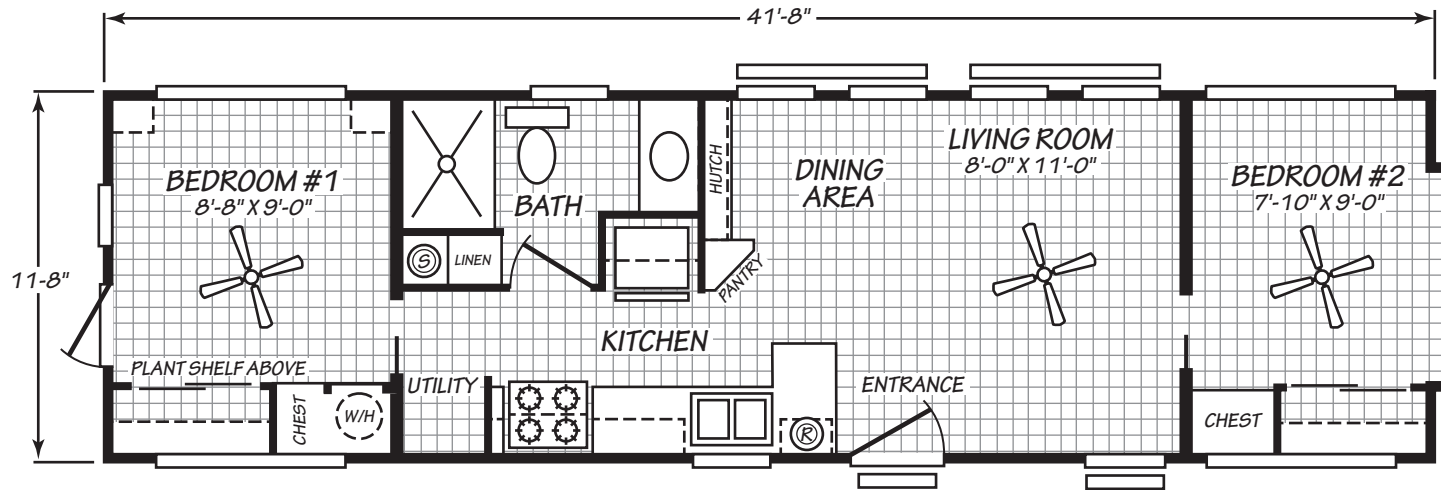

HAWK

12422E

2 bedroom • 1 bathroom • 486 sqft

©2025 CAVCO HOMES INC. ALL RIGHTS RESERVED. All images are for illustrative purposes only and may include non-standard options. Standard features are subject to change. Contact the retailer or builder for current measurements and features.