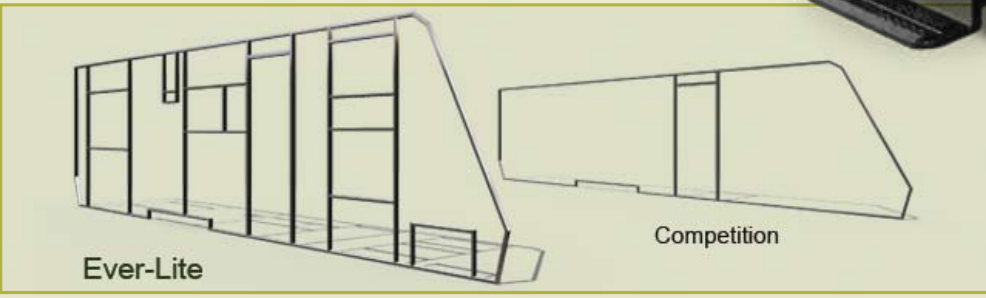

Eighty-four percent of a typical household's waste--including food scraps, yard waste, paper, cardboard, cans, and bottles--can be recycled

The Ever-Lite™ Advantage:

We've Got It! Standard.

Probeless Waste & Fresh Water Tank Monitors